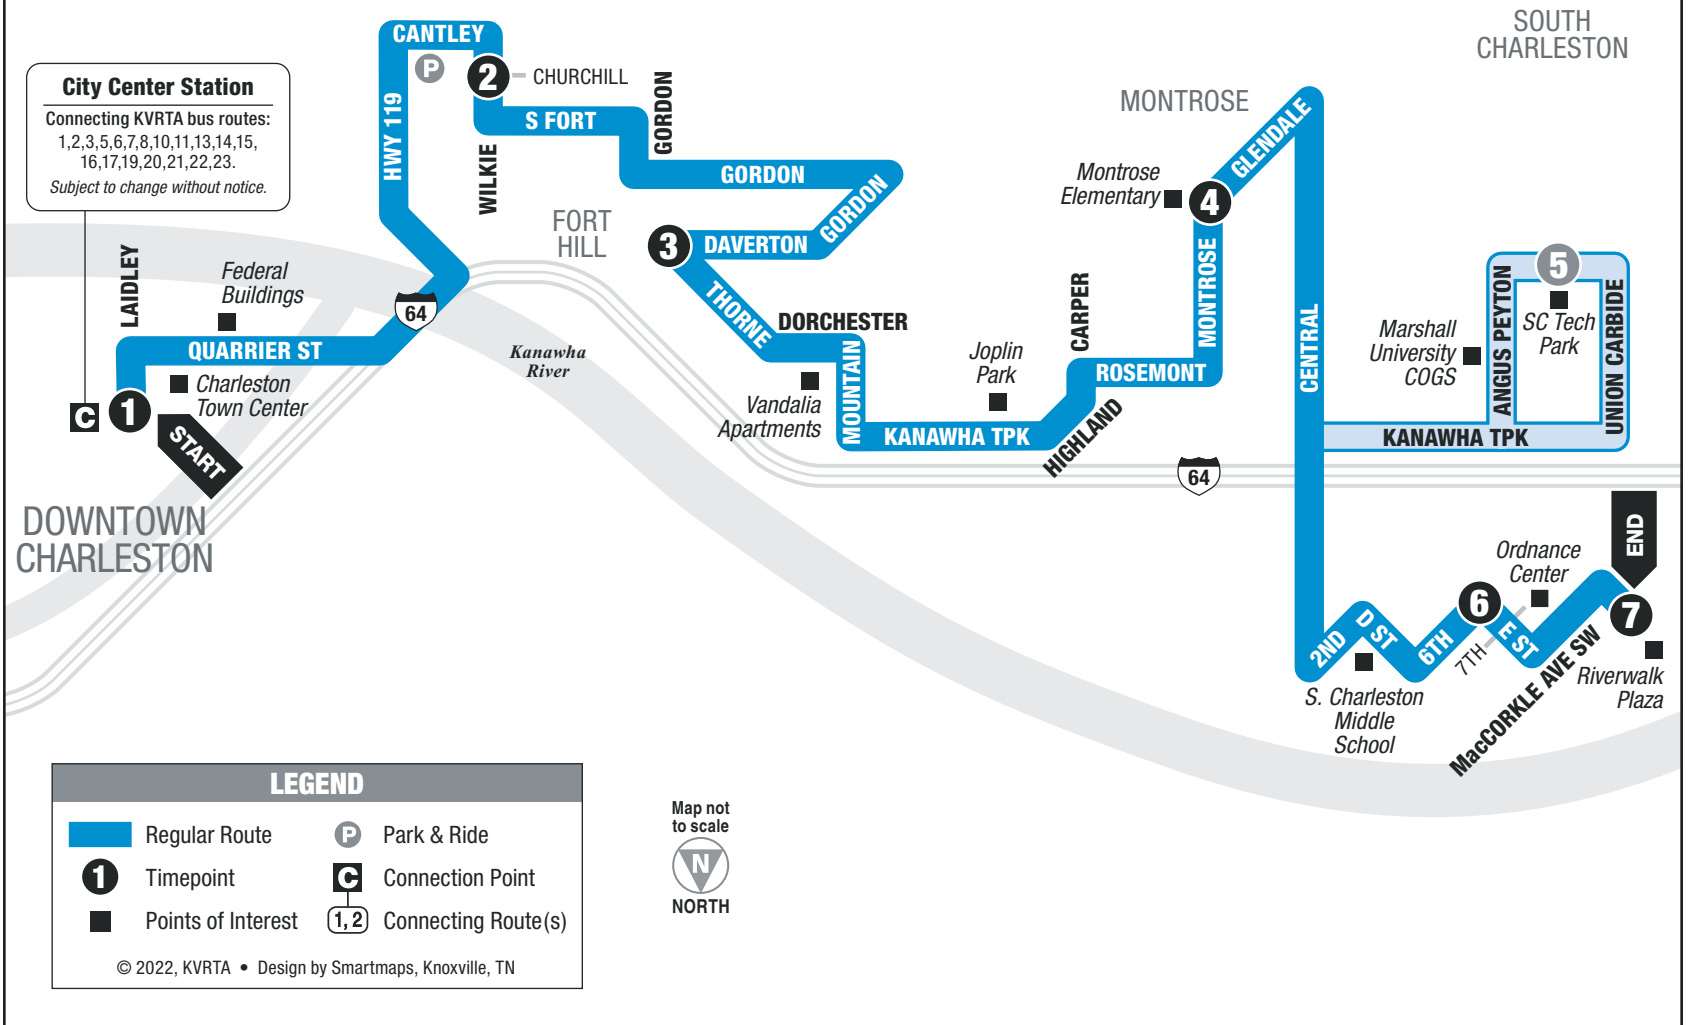

# ROUTE 18

## OUTBOUND From City Center Station To Fort Hill / Montrose

### MONDAY – FRIDAY • OUTBOUND FROM CITY CENTER STATION TO FORT HILL / MONTROSE

	1 City Center Station	2 Wilkie Dr at Churchill Dr	3 Daverton Rd at Thorne Rd	4 Montrose Dr at Glendale Ave	5 SC Tech Center	6 E St at 6th Ave	7 Riverwalk	See other side for trips TO Downtown Charleston
AM	7:30	7:40	7:48	7:53	8:00	8:08	8:12	
	9:00	9:10	9:18	9:23	9:30	9:38	9:42	
PM	<b>2:30</b>	<b>2:40</b>	<b>2:48</b>	<b>2:53</b>	<b>3:00</b>	<b>3:08</b>	<b>3:12</b>	
	<b>4:00</b>	<b>4:10</b>	<b>4:18</b>	<b>4:23</b>	<b>4:30</b>	<b>4:38</b>	<b>4:42</b>	
	<b>5:30</b>	<b>5:40</b>	<b>5:48</b>	<b>5:53</b>	<b>6:00</b>	<b>6:08</b>	—	

### SATURDAY • OUTBOUND FROM CITY CENTER STATION TO FORT HILL / MONTROSE

	1 City Center Station	2 Wilkie Dr at Churchill Dr	3 Daverton Rd at Thorne Rd	4 Montrose Dr at Glendale Ave	5 SC Tech Center	6 E St at 6th Ave	7 Riverwalk	See other side for trips TO Downtown Charleston
AM	7:30	7:40	7:50	8:00	—	8:06	8:10	
	9:00	9:10	9:20	9:30	—	9:36	9:40	
PM	<b>2:30</b>	<b>2:40</b>	<b>2:50</b>	<b>3:00</b>	—	<b>3:06</b>	<b>3:10</b>	
	<b>4:00</b>	<b>4:10</b>	<b>4:20</b>	<b>4:30</b>	—	<b>4:36</b>	<b>4:40</b>	
	<b>5:30</b>	<b>5:40</b>	<b>5:50</b>	<b>6:00</b>	—	<b>6:06</b>	<b>6:10</b>	