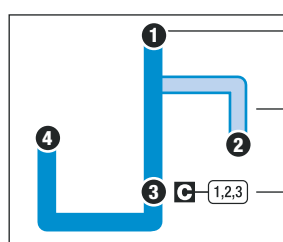

INSTRUCTIONS

1	2	3	4
9:00	9:15	9:40	10:00
10:00	—	10:40	11:00
11:00	11:15	11:40	12:00
12:00	—	12:40	1:00
1:00	1:15	1:40	2:00

- **1** The bus stops at this location at listed times. Look for the column of times below the matching symbol in the schedule.
- Only certain trips operate along this portion of the route. See the schedule for trips that provide service here.
- **C** 1,2,3 Connection point. Shows where this bus intersects with connecting routes.
- The bus stops at the times listed below the numbered symbol. Light times are A.M.; bold times are P.M.
- The timetable shows when the bus stops. Actual times may vary and depend upon traffic and weather conditions.

For more information call: 343-7586 • www.rideonkrt.com