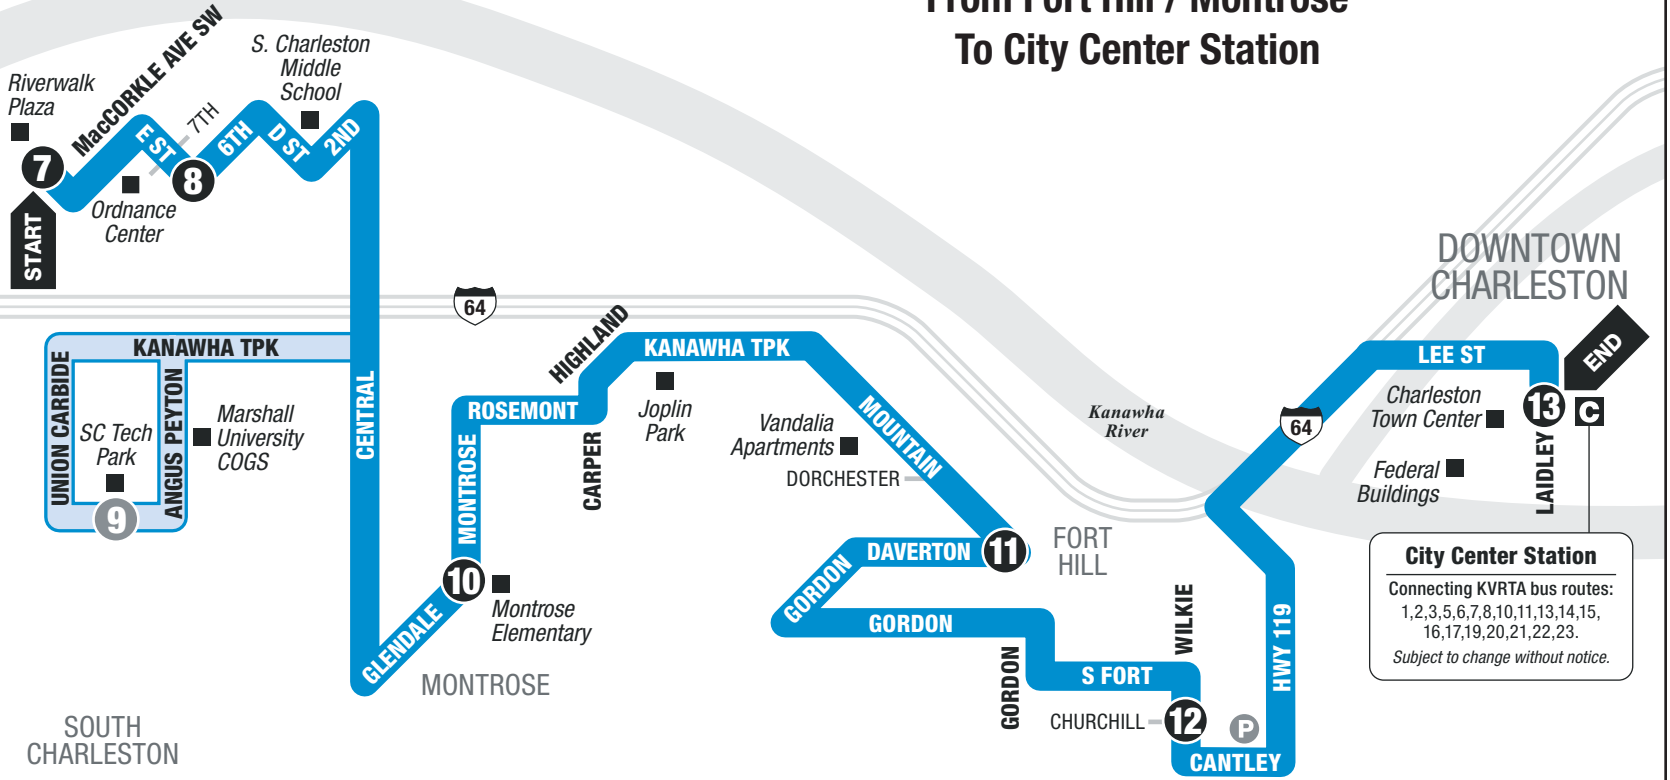

ROUTE 18

FORT HILL / MONTROSE

INBOUND From Fort Hill / Montrose To City Center Station

City Center Station
Connecting KVRTA bus routes:
1,2,3,5,6,7,8,10,11,13,14,15,
16,17,19,20,21,22,23.
Subject to change without notice.

LEGEND

- Regular Route
- Timepoint
- Points of Interest
- Park & Ride
- Connection Point
- Connecting Route(s)

© 2022, KVRTA • Design by Smartmaps, Knoxville, TN

MONDAY – FRIDAY • INBOUND FROM FORT HILL / MONTROSE TO CITY CENTER STATION

	7 Riverwalk	8 E St at 6th Ave	9 SC Tech Center	10 Montrose Dr at Glendale Ave	11 Daverton Rd at Thorne Rd	12 Wilkie Dr at Churchill Dr	13 City Center Station	See other side for trips FROM Downtown Charleston
AM	—	6:55	—	7:05	7:10	7:18	7:28	
	8:17	8:21	—	8:31	8:36	8:44	8:54	
	9:47	9:51	9:59	10:06	10:11	10:19	10:29	
PM	3:17	3:21	3:29	3:36	3:41	3:49	3:59	
	4:47	4:51	4:59	5:06	5:11	5:19	5:29	

SATURDAY • INBOUND FROM FORT HILL / MONTROSE TO CITY CENTER STATION

	7 Riverwalk	8 E St at 6th Ave	9 SC Tech Center	10 Montrose Dr at Glendale Ave	11 Daverton Rd at Thorne Rd	12 Wilkie Dr at Churchill Dr	13 City Center Station	See other side for trips FROM Downtown Charleston
AM	—	6:54	—	7:00	7:10	7:20	7:30	
	8:20	8:24	—	8:30	8:40	8:50	9:00	
	9:50	9:54	—	10:00	10:10	10:20	10:30	
PM	3:20	3:24	—	3:30	3:40	3:50	4:00	
	4:50	4:54	—	5:00	5:10	5:20	5:30	

No service to SC Tech Center on Saturday.

No Sunday or Holiday Service.

KANAWHA VALLEY REGIONAL
TRANSPORTATION AUTHORITY

ROUTE

18

MONDAY-SATURDAY

Fort Hill /
Montrose

SERVING:

- Fort Hill Area
- Bridge Valley Community College
- D Street South Charleston
- Riverwalk Plaza

Effective
4.2022

304-343-7586

RIDEONKVRTA.COM