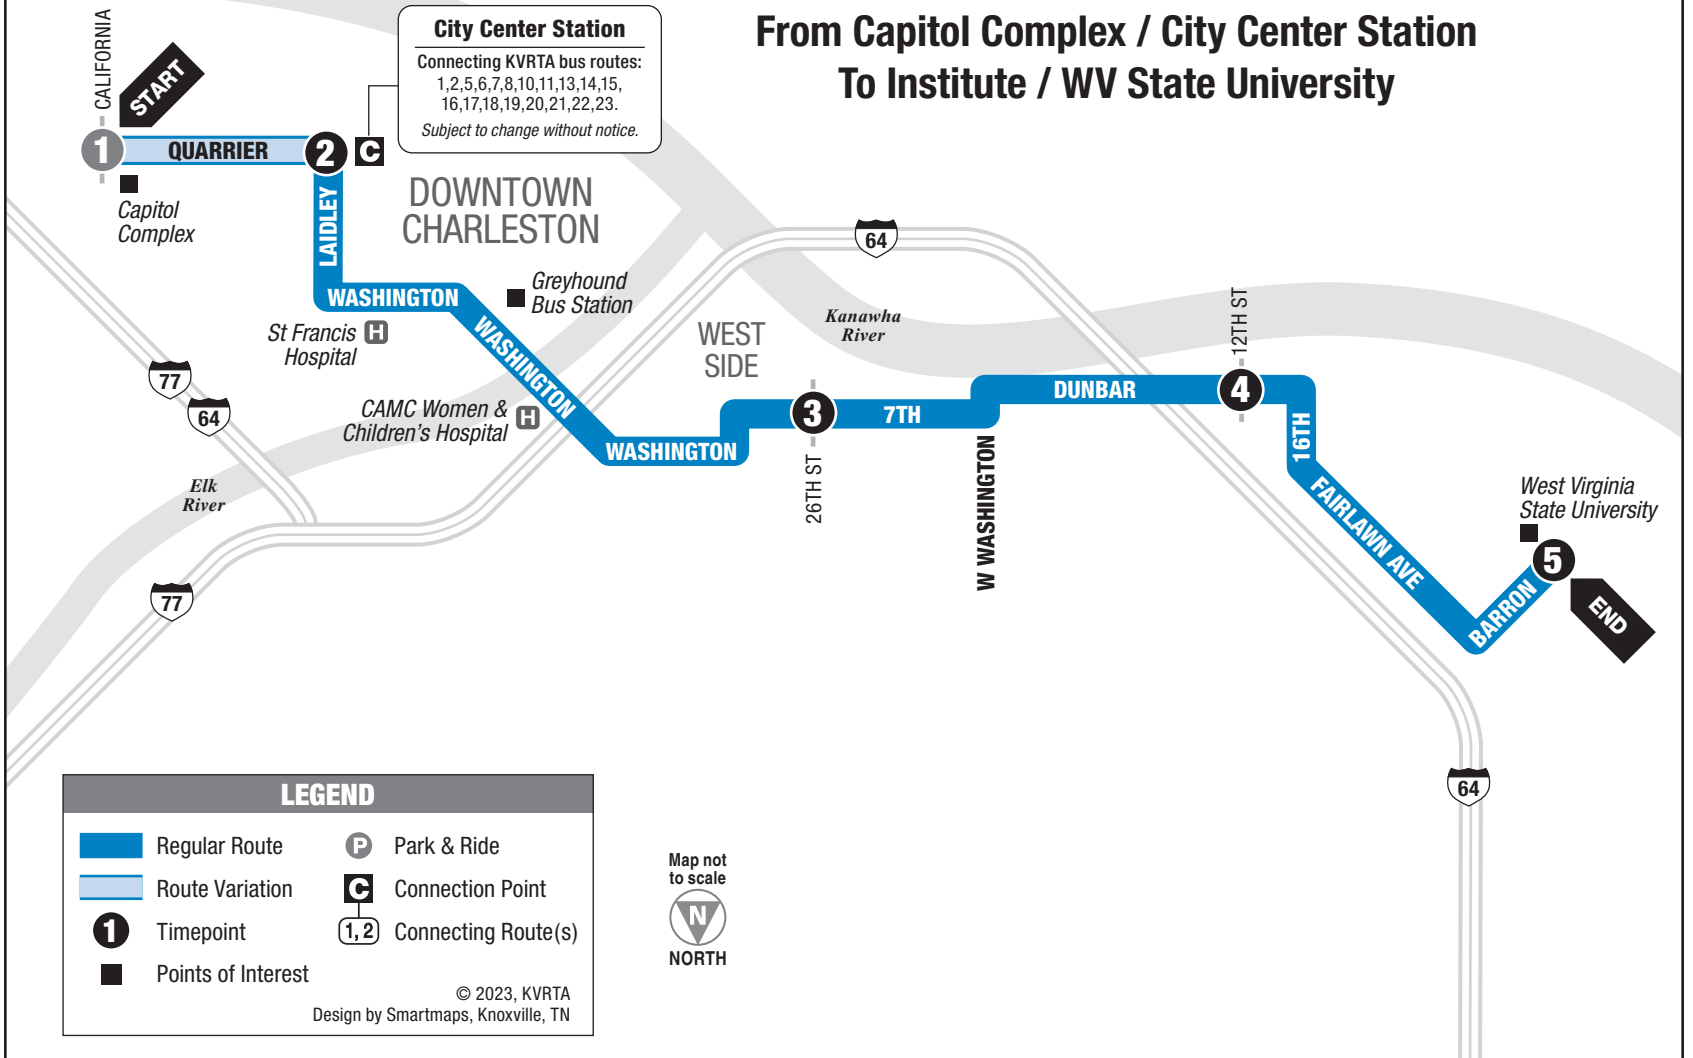

ROUTE 31

INSTITUTE / WV STATE UNIVERSITY

OUTBOUND

From Capitol Complex / City Center Station
To Institute / WV State University

MONDAY – SATURDAY: OUTBOUND FROM DOWNTOWN TO INSTITUTE / WV STATE UNIVERSITY

	1 Capitol Complex	2 City Center Station	3 7th Ave and 26th St	4 12th and Dunbar Ave	5 WV State University	See other side for trips TO Downtown Charleston
AM	—	—	5:20	5:27	5:35	
	—	—	5:40	5:48	5:57	
	—	5:30	5:48	5:56	6:05	
	—	6:00	6:18	6:26	6:35	
	—	6:30	6:48	6:56	7:05	
	—	7:00	7:18	7:26	7:35	
	—	7:30	7:48	7:56	8:05	
	—	8:00	8:18	8:26	8:35	
	—	8:30	8:48	8:56	9:05	
	—	9:00	9:18	9:26	9:35	
PM	—	9:30	9:48	9:56	10:05	
	—	10:00	10:18	10:26	10:35	
	—	10:30	10:48	10:56	11:05	
	—	11:00	11:18	11:26	11:35	
	—	11:30	11:48	11:56	12:05	
	—	12:00	12:18	12:26	12:35	
	—	12:30	12:48	12:56	1:05	
	—	1:00	1:18	1:26	1:35	
	—	1:30	1:48	1:56	2:05	
	—	2:00	2:18	2:26	2:35	
—	2:30	2:48	2:56	3:05		
—	2:45	2:58	—	—		
—	3:00	3:18	3:26	3:35		
—	3:30	3:48	3:56	4:05		
—	4:00	4:18	4:26	4:35		
—	4:30	4:48	4:56	5:05		
—	5:00	5:18	5:26	5:35		
—	5:30	5:48	5:56	6:05		
—	6:00	6:18	6:26	6:35		
—	6:45	6:58	—	—		
—	7:15	7:29	7:35	7:41		
—	9:00	9:18	9:26	9:35		
—	9:20	9:34	9:43	9:51		
—	11:15	11:29	11:35	11:41		

Route 31 does not serve Capitol Complex Monday-Saturday. See Routes 2, 16, 19 and 22 for Monday-Saturday service from Capitol Complex.

SUNDAY: OUTBOUND FROM DOWNTOWN TO INSTITUTE / WV STATE UNIVERSITY

	1 Capitol Complex	2 City Center Station	3 7th Ave and 26th St	4 12th and Dunbar Ave	5 WV State University	See other side for trips TO Downtown Charleston
AM	—	—	4:55	5:02	5:10	
	—	6:30	6:40	6:47	6:55	
	—	8:30	8:40	8:47	8:55	
	—	10:00	10:10	10:17	10:25	
PM	—	11:15	11:25	11:35	11:43	
	—	12:00	12:10	12:17	12:25	
	—	2:30	2:40	2:47	2:55	
	—	3:30	3:40	3:47	3:55	
	—	5:25	5:35	5:43	5:51	
	—	7:15	7:25	7:33	7:41	
	—	9:15	9:25	9:33	9:41	
—	11:15	11:25	11:33	11:41		

Route 31 does not serve Capitol Complex on Sunday. See Routes 2, 16, 19 and 22 for Sunday service from Capitol Complex.

Please have your fare ready before boarding the bus.

INFORMATION

No smoking, no pets, no food or open beverages, no playing audio devices.

For safety's sake, please be seated after boarding the bus and remain seated at all times. After ringing the bell for your destination, stay seated until the bus comes to a complete stop. When boarding or exiting the bus, use extreme caution on steps and around the doors. Do not attempt to cross the street in front of the bus after exiting and wait for traffic to clear before crossing. Shirts and shoes must be worn while riding the bus. Litter receptacles are located at the front of the bus. Please help us keep our buses clean!

Senior Citizens and handicapped individuals with proper I.D. or those who present a valid Medicare Card may ride any KVRTA bus (except commuter buses) for 1/2 fare. Contact KVRTA for details at 343-7586.

Notice of Title VI Rights
It is a KVRTA policy that we do not discriminate based on race, gender, color or national origin. Any inquires or complaints related to Title VI may be sent in writing to the General Manager, P.O. Box 1188, Charleston, WV 25324 or calling 304-343-3840. A downloadable form is available on KVRTA website www.rideonkrt.com

INSTRUCTIONS