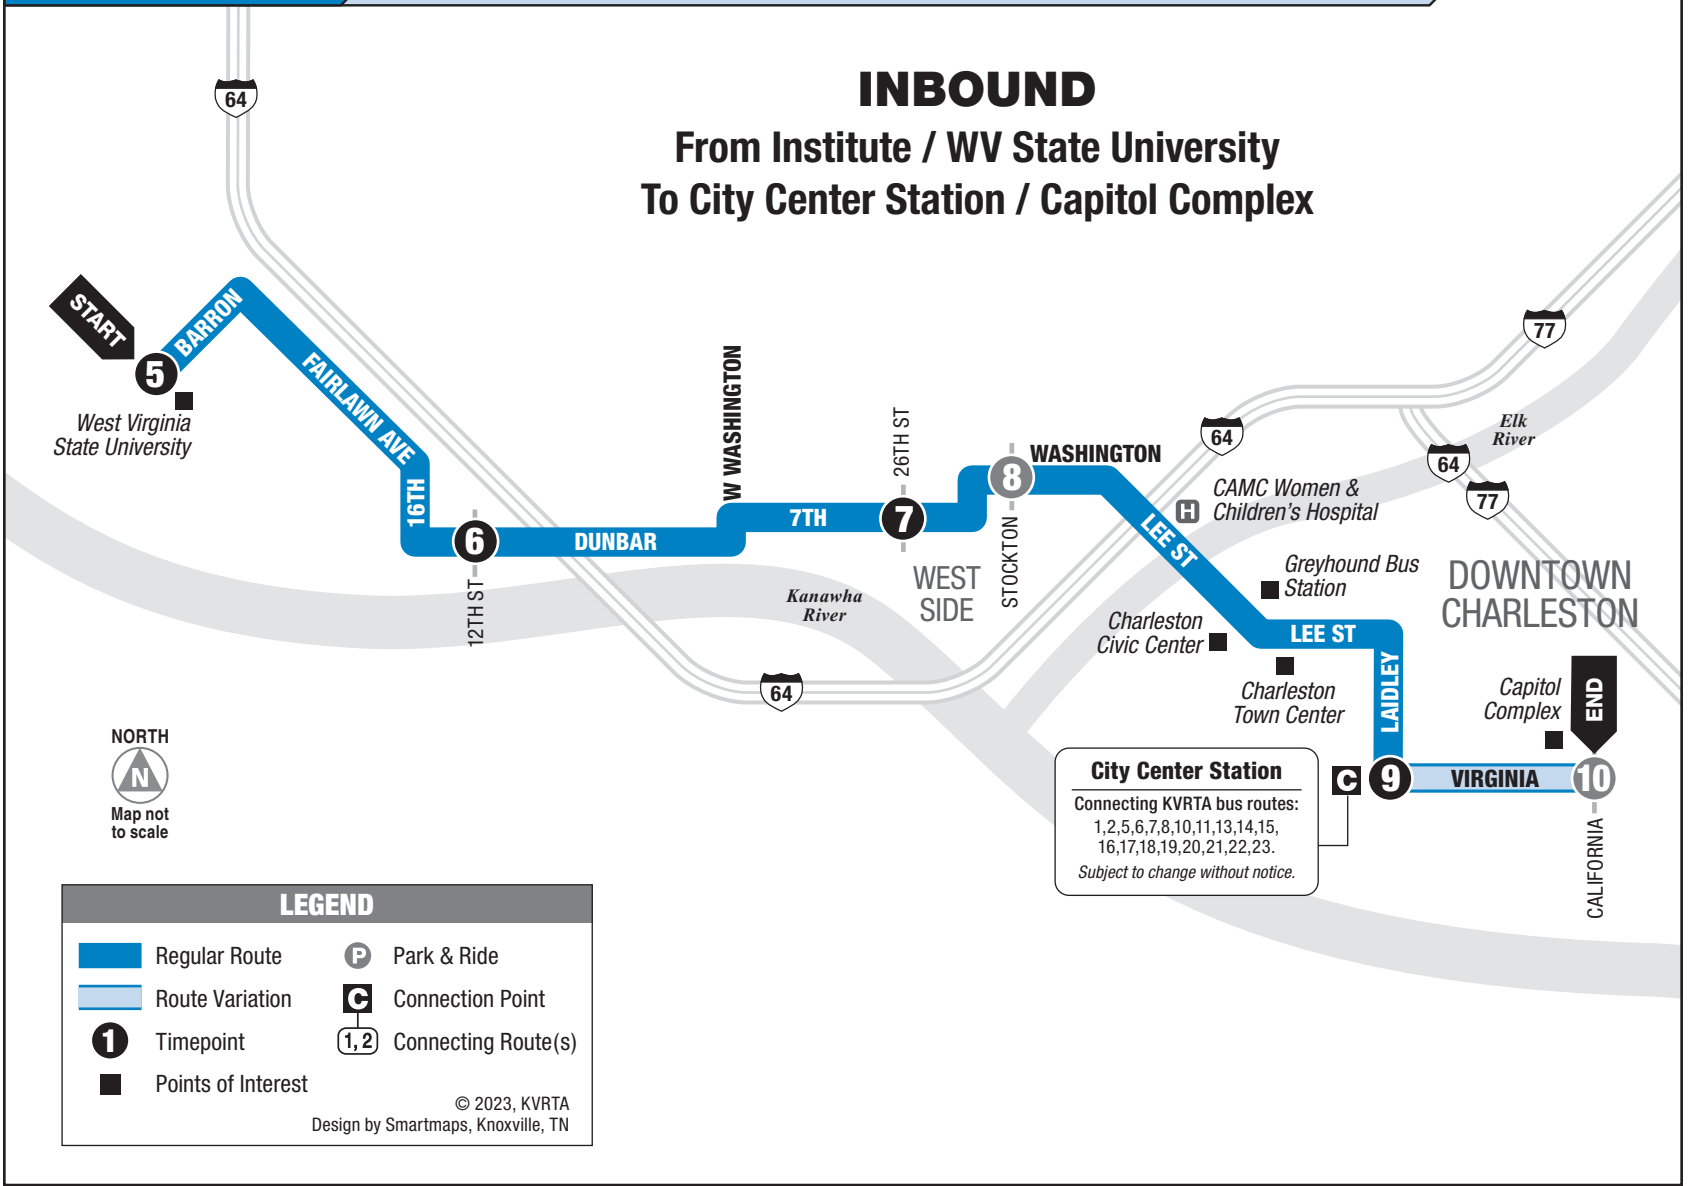

### MONDAY – SATURDAY: INBOUND FROM INSTITUTE / WV STATE UNIVERSITY TO DOWNTOWN

	5 WV State University	6 12th and Dunbar Ave	7 7th Ave and 26th St	9 City Center Station	10 Capitol Complex	See other side for trips FROM Downtown Charleston
AM	5:57	6:05	6:13	6:30	—	
	6:26	6:34	6:46	7:00	—	
	6:57	7:05	7:13	7:30	—	
	7:22	7:30	7:42	8:00	—	
	7:57	8:05	8:13	8:30	—	
	8:22	8:30	8:42	9:00	—	
	8:57	9:05	9:13	9:30	—	
	9:22	9:30	9:42	10:00	—	
	9:57	10:05	10:13	10:30	—	
	10:22	10:30	10:42	11:00	—	
	10:57	11:05	11:13	11:30	—	
	11:22	11:30	11:42	12:00	—	
	11:57	12:05	12:13	12:30	—	
	12:22	12:30	12:42	1:00	—	
	12:57	1:05	1:13	1:30	—	
	1:22	1:30	1:42	2:00	—	
	1:57	2:05	2:13	2:30	—	
	2:22	2:30	2:42	3:00	—	
	—	—	2:58	3:15	—	
	2:57	3:05	3:13	3:30	—	
	3:22	3:30	3:42	4:00	—	
	3:57	4:05	4:13	4:30	—	
PM	4:22	4:30	4:42	5:00	—	
	4:57	5:05	5:13	5:30	—	
	5:22	5:30	5:42	6:00	—	
	5:57	6:05	6:13	6:30	—	
	6:22	6:30	6:42	7:00	—	
	6:42	6:50	6:57	7:15	—	
	—	—	6:58	7:15	—	
	7:22	7:30	7:42	8:00	—	
	8:49	8:55	9:01	9:15	—	
	9:42	9:50	9:57	10:15	—	
	10:50	10:56	11:02	11:15	—	
AM	12:25	12:31	12:37	—	—	

### SUNDAY: INBOUND FROM INSTITUTE / WV STATE UNIVERSITY TO DOWNTOWN

	5 WV State University	6 12th and Dunbar Ave	7 7th Ave and 26th St	9 City Center Station	10 Capitol Complex	See other side for trips FROM Downtown Charleston
AM	5:57	6:05	6:15	6:30	—	
	8:12	8:20	8:28	8:40	—	
	9:52	10:02	10:12	10:27	—	
	11:29	11:37	11:45	12:00	—	
	1:40	1:50	2:00	2:15	—	
	4:52	5:00	5:10	5:25	—	
PM	6:47	6:55	7:03	7:15	—	
	8:48	8:56	9:03	9:13	—	
	10:47	10:55	11:03	11:15	—	
AM	12:35	12:42	12:49	—	—	