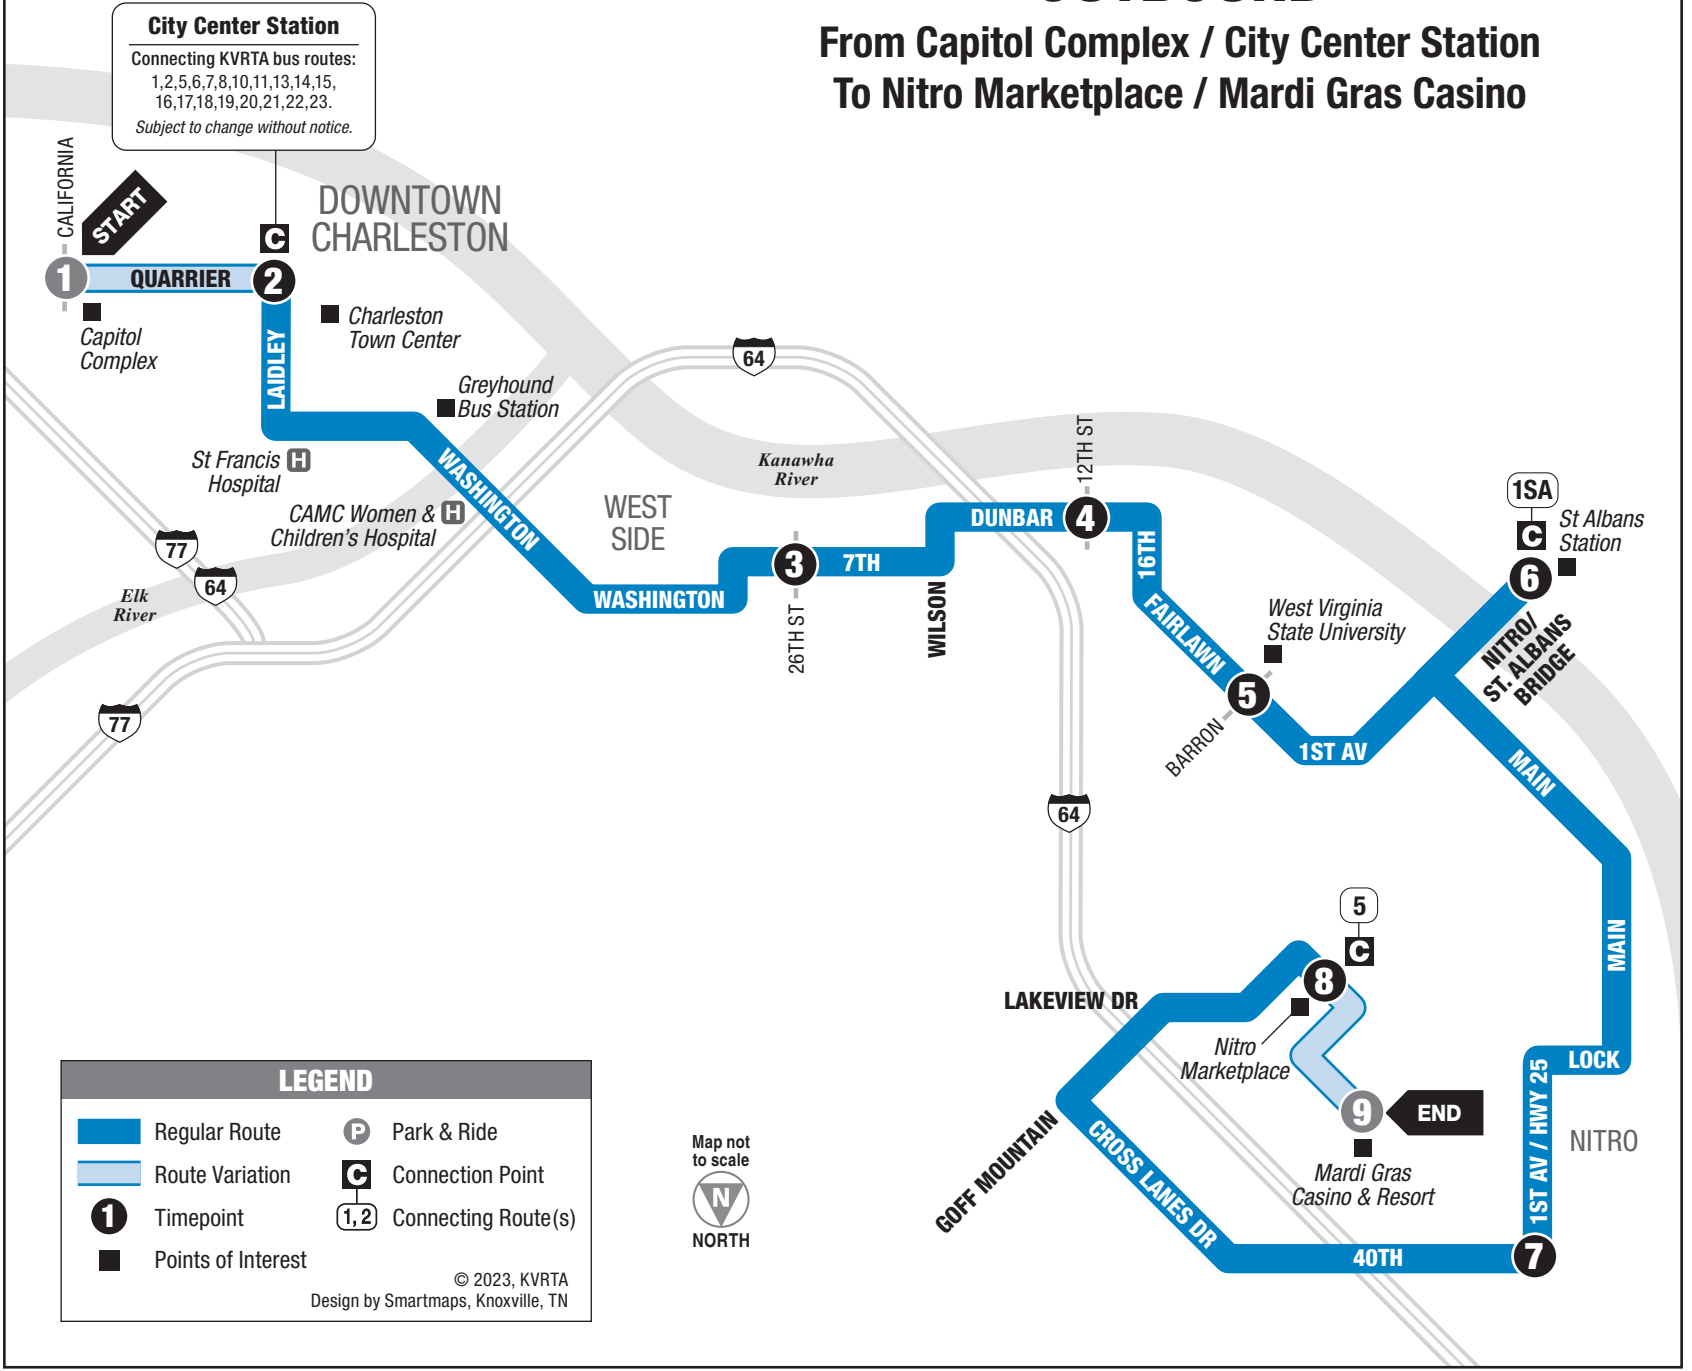

ROUTE 3N

NITRO

OUTBOUND

From Capitol Complex / City Center Station
To Nitro Marketplace / Mardi Gras Casino

MONDAY – SATURDAY • OUTBOUND FROM DOWNTOWN TO NITRO / MARDI GRAS CASINO

	1 Capitol Complex	2 City Center Station	3 7th Ave and 26th St	4 12th and Dunbar Ave	5 WV State University	6 St Albans Station	7 40th St and Route 25	8 Nitro Marketplace	9 Mardi Gras Casino & Resort	See other side for trips TO Downtown Charleston
AM	—	—	5:20	5:27	5:35	—	5:45	5:55	5:58	
	—	5:30	5:48	5:56	6:05	6:15	6:30	6:40	—	
	—	6:30	6:48	6:56	7:05	7:15	7:30	7:40	—	
	—	7:30	7:48	7:56	8:05	8:15	8:30	8:40	—	
	—	8:30	8:48	8:56	9:05	9:15	9:30	9:40	—	
PM	—	9:30	9:48	9:56	10:05	10:15	10:30	10:40	—	
	—	10:30	10:48	10:56	11:05	11:15	11:30	11:40	—	
	—	11:30	11:48	11:56	12:05	12:15	12:30	12:40	—	
	—	12:30	12:48	12:56	1:05	1:15	1:30	1:40	—	
	—	1:30	1:48	1:56	2:05	2:15	2:30	2:40	—	
	—	2:30	2:48	2:56	3:05	3:15	3:30	3:40	—	
	—	2:45	2:58	—	—	—	—	—	—	
	—	3:30	3:48	3:56	4:05	4:15	4:30	4:40	—	
	—	4:30	4:48	4:56	5:05	5:15	5:30	5:40	—	
	—	5:30	5:48	5:56	6:05	6:15	6:30	6:40	—	
—	6:45	6:58	—	—	—	—	—	—		
—	7:15	7:29	7:35	7:41	—	7:53	8:03	8:06		
—	9:20	9:34	9:43	9:51	—	10:01	10:11	—		
—	11:15	11:29	11:35	11:41	—	11:53	12:03	12:05		

*The 12:05am trip leaving Mardi Gras Casino & Resort travels directly to 12th & Dunbar via Route 25, and does not serve St. Albans Station or WV State University. No service to Capitol Complex Monday-Saturday.

*The 12:10am trip leaving Mardi Gras Casino & Resort travels directly to 12th & Dunbar via Route 25, and does not serve St. Albans Station or WV State University. No service to Capitol Complex on Sunday.

ROUTE

3N

DAILY SERVICE

Nitro

SERVING:

- West Washington Street
- North Charleston
- Dunbar
- Institute / WV State University
- Crosses Bridge to St. Albans Station
- Nitro 40th Street
- Nitro Marketplace

Effective
2.2023