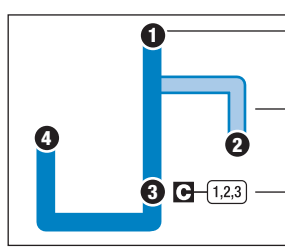

INSTRUCTIONS

1	2	3	4
9:00	9:15	9:40	10:00
10:00	—	10:40	11:00
11:00	11:15	11:40	12:00
12:00	—	12:40	1:00
1:00	1:15	1:40	2:00

- **1** The bus stops at this location at listed times. Look for the column of times below the matching symbol in the schedule.
- Only certain trips operate along this portion of the route. See the schedule for trips that provide service here.
- **C** **1,2,3** Connection point. Shows where this bus intersects with connecting routes.
- The bus stops at the times listed below the numbered symbol. Light times are A.M.; bold times are P.M.
- The timetable shows when the bus stops. Actual times may vary and depend upon traffic and weather conditions.

For more information call: 343-7586 • www.rideonkrt.com