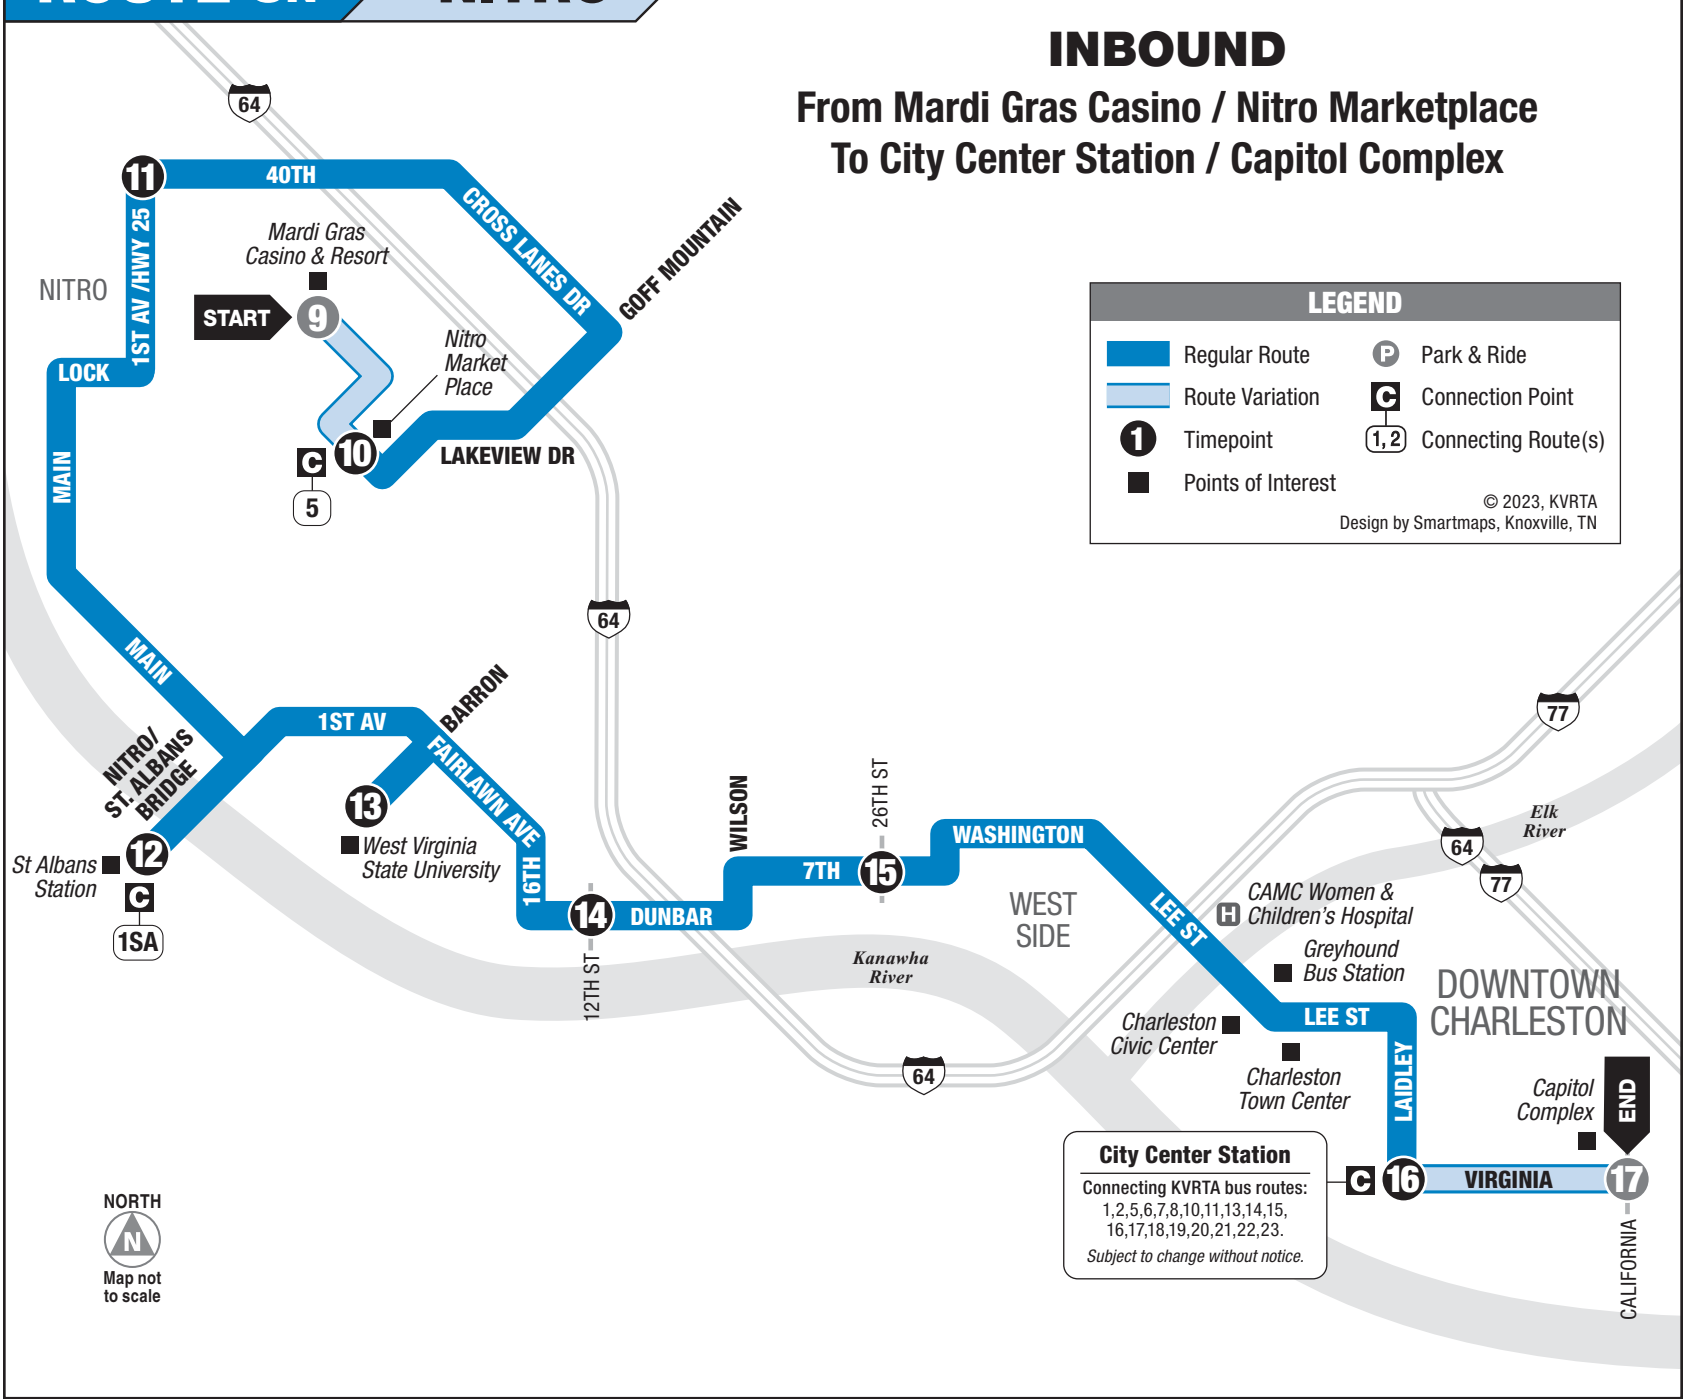

For more information call: 343-7586 • www.rideonkrt.com

ROUTE 3N

NITRO

INBOUND

From Mardi Gras Casino / Nitro Marketplace
To City Center Station / Capitol Complex

LEGEND

- Regular Route
- Route Variation
- Timepoint
- Points of Interest
- Park & Ride
- Connection Point
- Connecting Route(s)

*The 12:05am trip leaving Mardi Gras Casino & Resort travels directly to 12th & Dunbar via Route 25, and does not serve St. Albans Station or WV State University. No service to Capitol Complex Monday-Saturday.

*The 12:10am trip leaving Mardi Gras Casino & Resort travels directly to 12th & Dunbar via Route 25, and does not serve St. Albans Station or WV State University. No service to Capitol Complex on Sunday.

ROUTE

3N

DAILY SERVICE

Nitro

SERVING:

- West Washington Street
- North Charleston
- Dunbar
- Institute / WV State University
- Crosses Bridge to St. Albans Station
- Nitro 40th Street
- Nitro Marketplace

Effective
2.2023