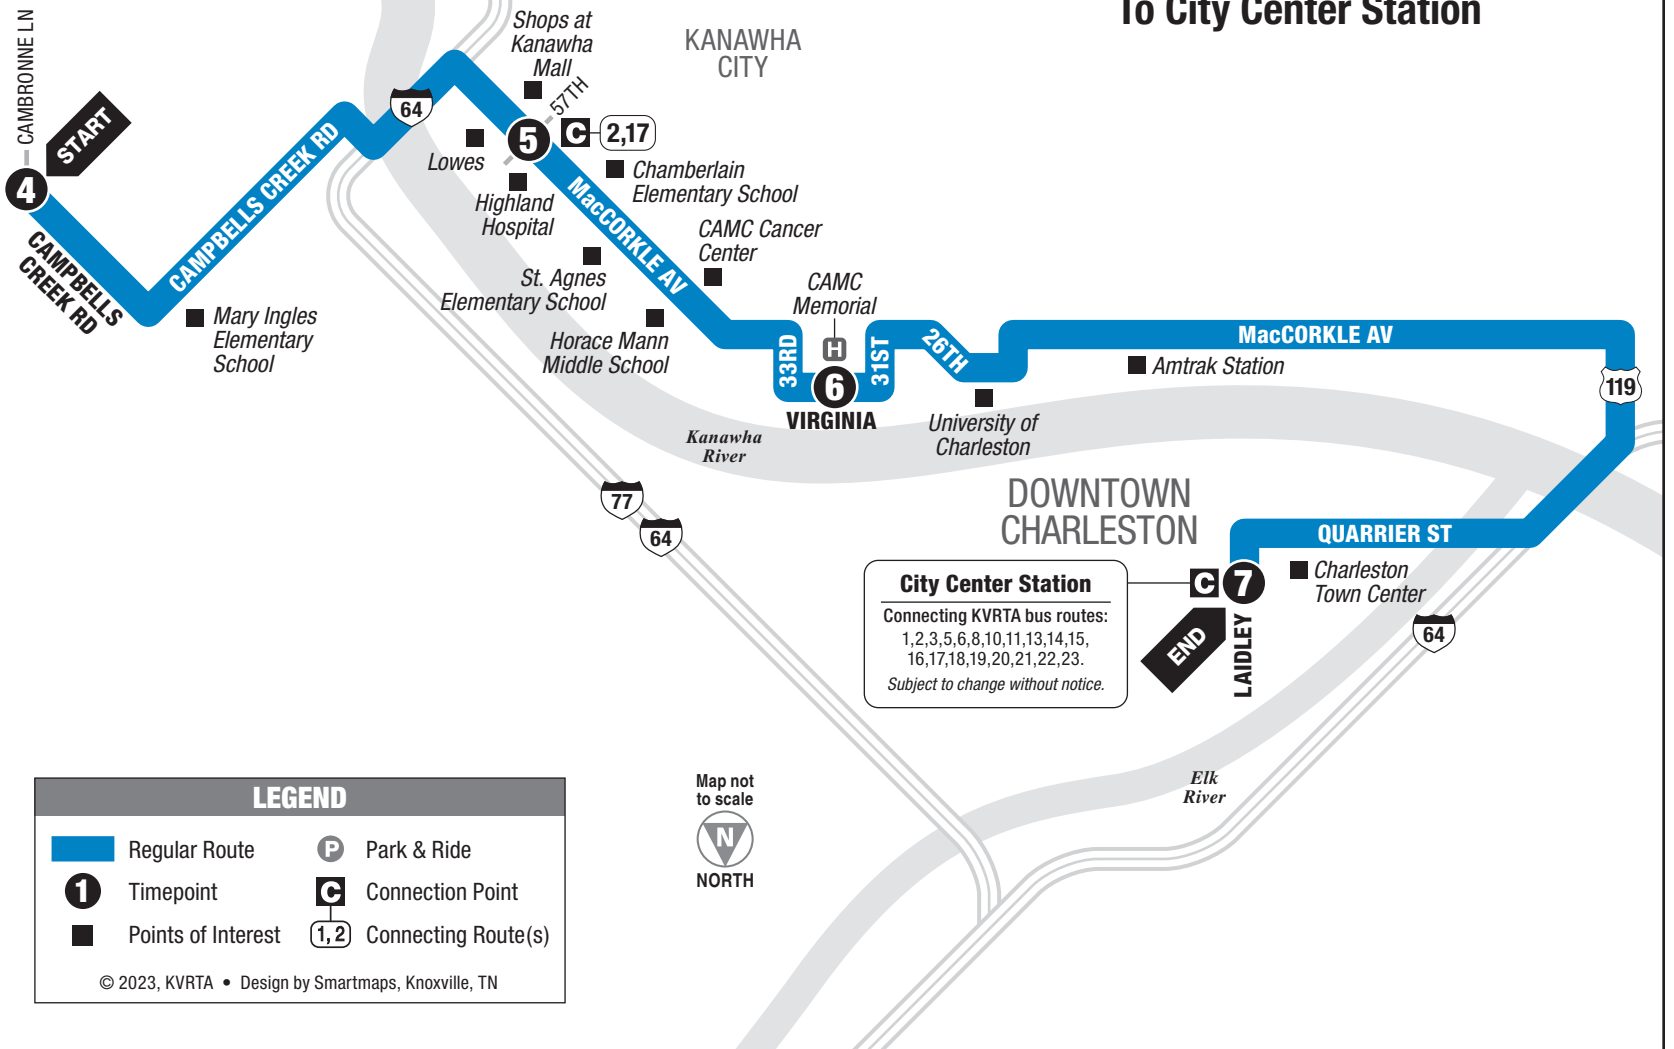

## OUTBOUND From City Center Station To Campbells Creek

### INSTRUCTIONS

1	2	3	4
9:00	9:15	9:40	10:00
10:00	—	10:40	11:00
11:00	11:15	11:40	<b>12:00</b>
<b>12:00</b>	—	<b>12:40</b>	<b>1:00</b>
1:00	1:15	1:40	2:00

- 1** The bus stops at this location at listed times. Look for the column of times below the matching symbol in the schedule.
- Only certain trips operate along this portion of the route. See the schedule for trips that provide service here.
- C** 1,2,3 Connection point. Shows where this bus intersects with connecting routes.
- The bus stops at the times listed below the numbered symbol. Light times are A.M.; bold times are P.M.
- The timetable shows when the bus stops. Actual times may vary and depend upon traffic and weather conditions.

## INBOUND From Campbells Creek To City Center Station

### MONDAY – FRIDAY • INBOUND FROM CAMPBELLS CREEK TO CITY CENTER STATION

	4 Cambronne Lane	5 57th at MacCorkle	6 CAMC Memorial	7 City Center Station	See other side for trips FROM Downtown Charleston
AM	7:50	8:15	8:29	8:45	
	9:50	10:15	10:29	10:45	
PM	1:20	1:45	1:59	2:15	
	4:20	4:45	4:59	5:15	
	6:20	6:45	6:59	7:15	