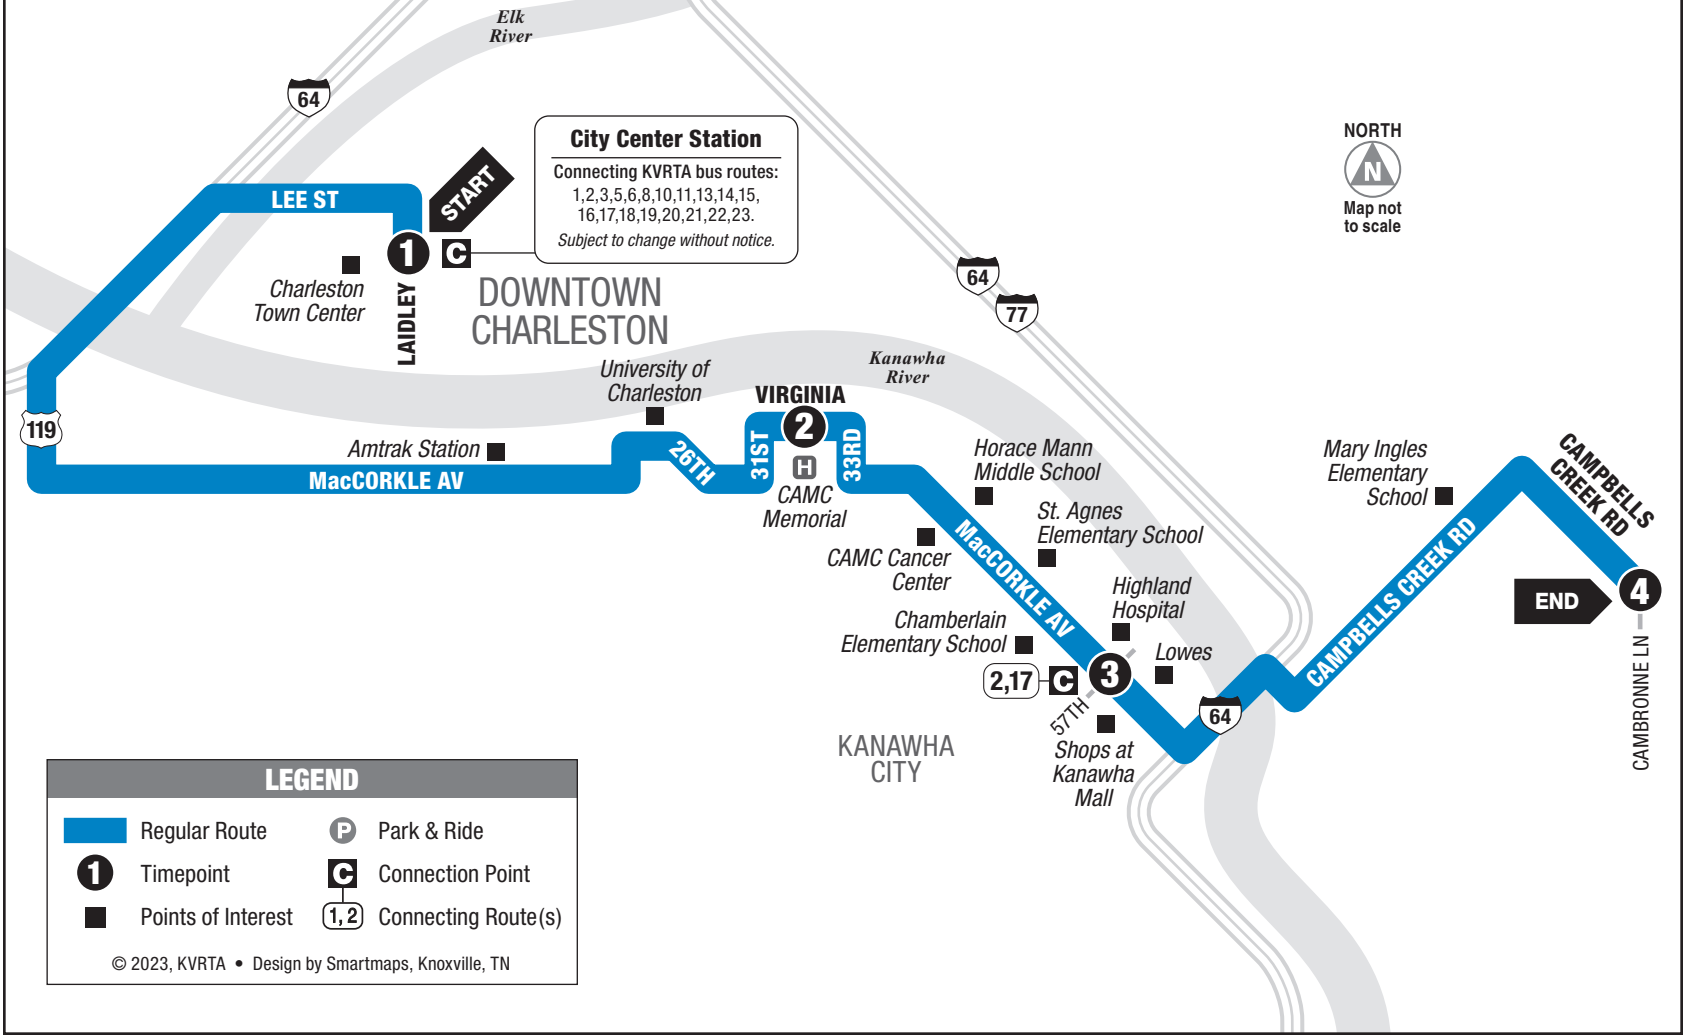

## OUTBOUND From City Center Station To Campbells Creek

### MONDAY – FRIDAY • OUTBOUND FROM CITY CENTER STATION TO CAMPBELLS CREEK

	1 City Center Station	2 CAMC Memorial	3 57th at MacCorkle	4 Cambronne Lane	See other side for trips TO Downtown Charleston
AM	6:45 8:45	6:56 8:56	7:10 9:10	7:35 9:35	
PM	<b>12:15</b> <b>2:45</b> 5:15	<b>12:26</b> <b>2:56</b> 5:26	<b>12:40</b> <b>3:10</b> 5:40	<b>1:05</b> <b>3:35</b> 6:05	

### MONDAY – FRIDAY • INBOUND FROM CAMPBELLS CREEK TO CITY CENTER STATION

	4 Cambronne Lane	5 57th at MacCorkle	6 CAMC Memorial	7 City Center Station	See other side for trips FROM Downtown Charleston
AM	7:50	8:15	8:29	8:45	
	9:50	10:15	10:29	10:45	
PM	1:20	1:45	1:59	2:15	
	4:20	4:45	4:59	5:15	
	6:20	6:45	6:59	7:15	

No Saturday, Sunday or Holiday Service.

KANAWHA VALLEY REGIONAL  
TRANSPORTATION AUTHORITY

ROUTE

7

MONDAY-FRIDAY