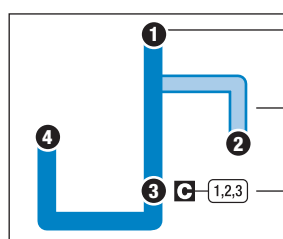

INSTRUCTIONS

1	2	3	4
9:00	9:15	9:40	10:00
10:00	—	10:40	11:00
11:00	11:15	11:40	12:00
12:00	—	12:40	1:00
1:00	1:15	1:40	2:00

- **1** The bus stops at this location at listed times. Look for the column of times below the matching symbol in the schedule.
- Only certain trips operate along this portion of the route. See the schedule for trips that provide service here.
- **C** 1,2,3 Connection point. Shows where this bus intersects with connecting routes.
- The bus stops at the times listed below the numbered symbol. Light times are A.M.; bold times are P.M.
- The timetable shows when the bus stops. Actual times may vary and depend upon traffic and weather conditions.

For more information call: 343-7586 • www.rideonkrt.com