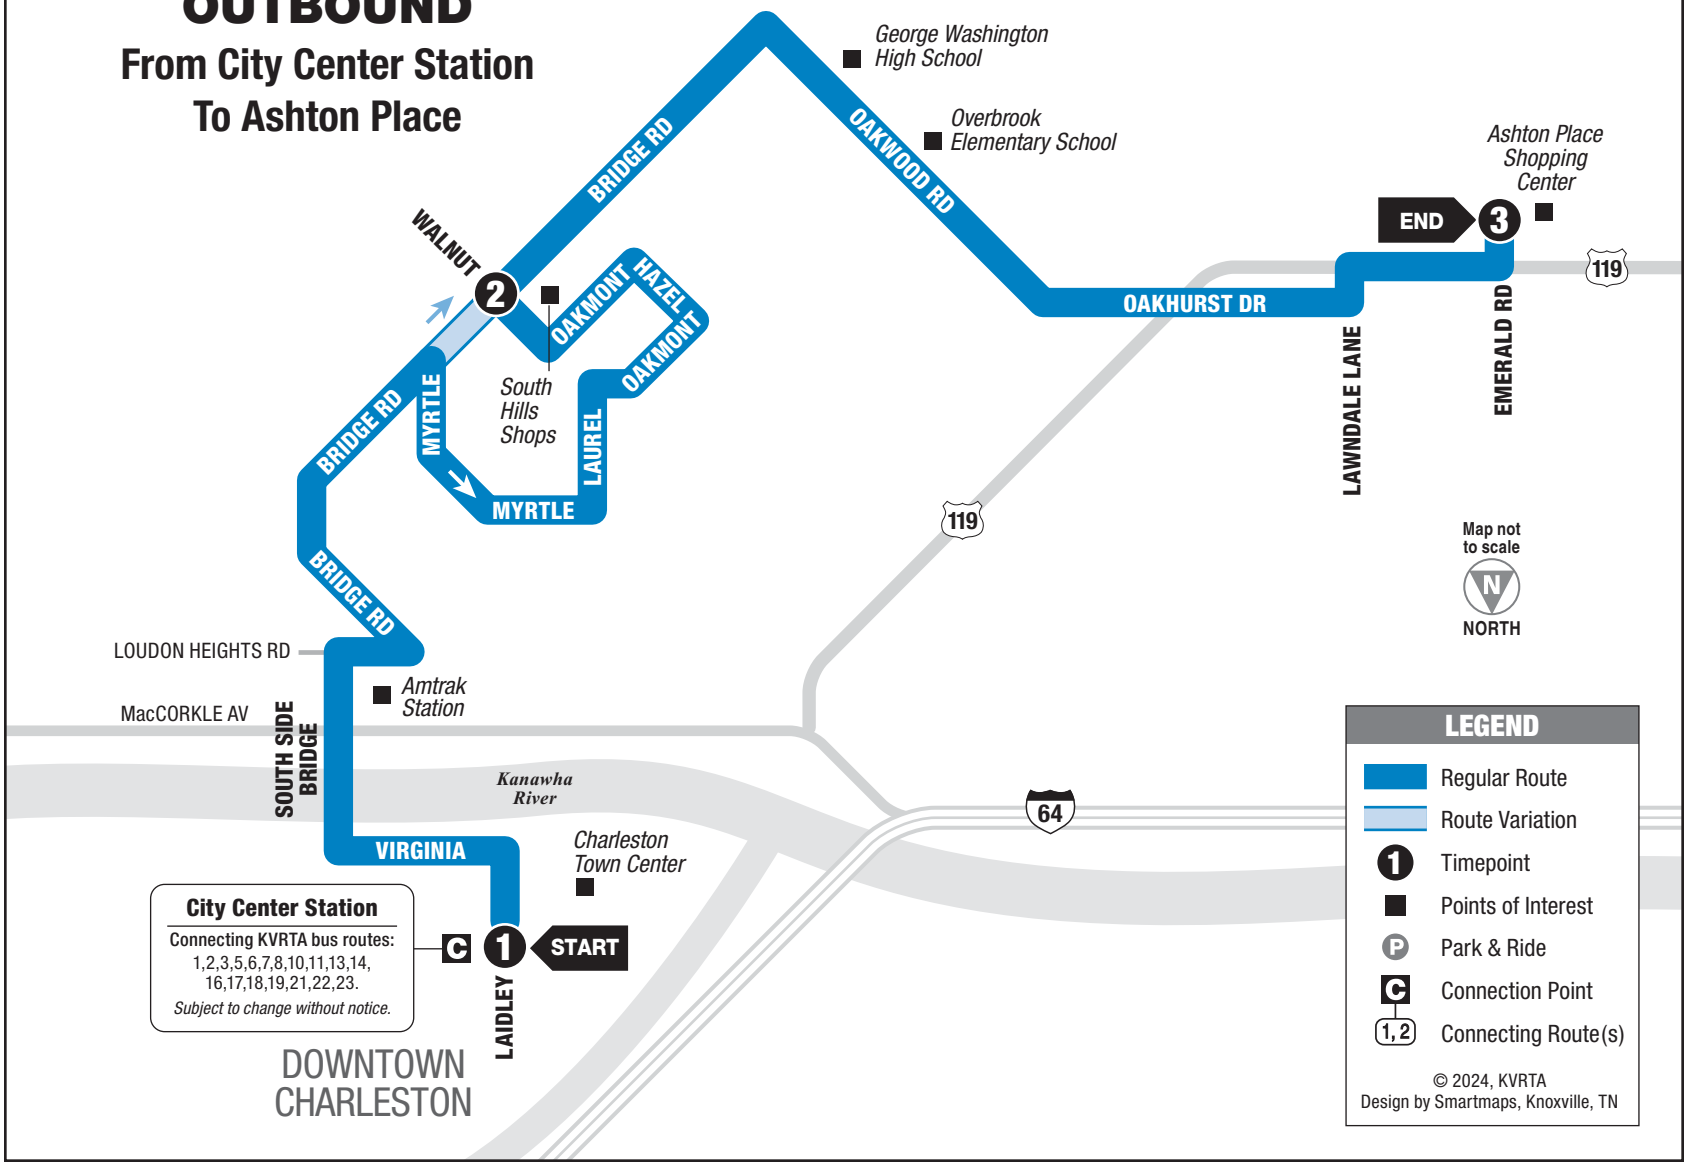

ROUTE 15

SOUTH HILLS

OUTBOUND

From City Center Station
To Ashton Place

MONDAY – SATURDAY • OUTBOUND FROM CITY CENTER STATION TO ASHTON PLACE

	1 City Center Station	2 Bridge Rd and Walnut Rd	3 Ashton Place Shopping Center	See other side for trips TO Downtown Charleston
AM	7:20	7:25	7:39	
	8:20	8:30	8:39	
	9:20	9:30	9:39	
	10:20	10:30	10:39	
	11:20	11:30	11:39	
PM	12:20	12:30	12:39	
	1:20	1:30	1:39	
	2:20	2:30	2:39	
	3:20	3:30	3:39	
	4:20	4:30	4:39	
	5:20	5:30	5:39	

1	2	3	4
9:00	9:15	9:40	10:00
10:00	—	10:40	11:00
11:00	11:15	11:40	12:00
12:00	—	12:40	1:00
1:00	1:15	1:40	2:00

For more information call: 343-7586 • www.rideonkrt.com

ROUTE 15

SOUTH HILLS

INBOUND From Ashton Place To City Center Station

MONDAY – SATURDAY • INBOUND FROM ASHTON PLACE TO CITY CENTER STATION

	3 Ashton Place Shopping Center	4 Bridge Rd and Walnut Rd	5 City Center Station	See other side for trips FROM Downtown Charleston
AM	6:39	6:48	7:00	
	7:39	7:48	8:00	
	8:39	8:48	9:00	
	9:39	9:48	10:00	
	10:59	11:08	11:20	
PM	11:39	11:48	12:00	
	12:39	12:48	1:00	
	1:39	1:48	2:00	
	2:39	2:48	3:00	
	3:39	3:48	4:00	
	4:39	4:48	5:00	
	5:39	5:48	6:00	

No Sunday or Holiday Service.

KANAWHA VALLEY REGIONAL
TRANSPORTATION AUTHORITY

ROUTE

15

MONDAY-SATURDAY

South Hills

SERVING:

- Ashton Place Shopping Center
- George Washington High School
- South Hills Shops
- Bridge Road