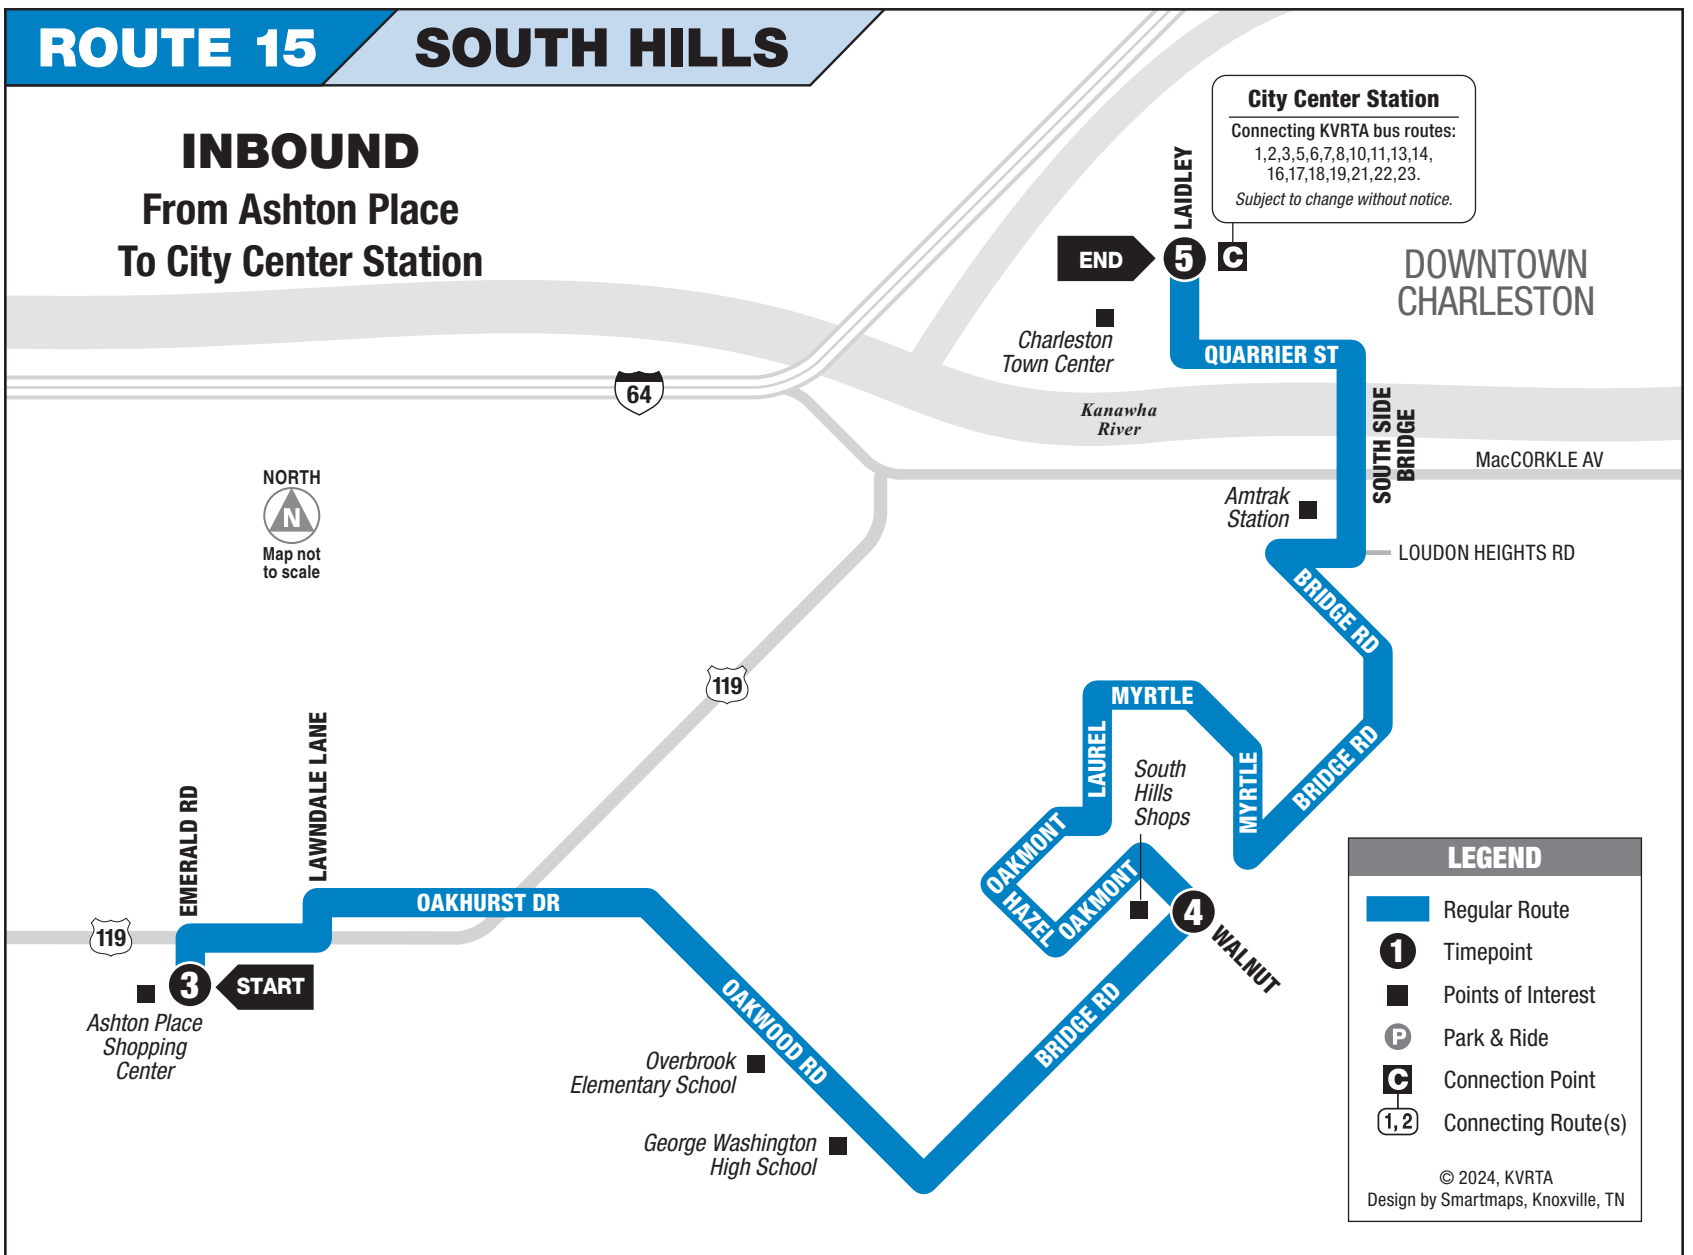

ROUTE 15

SOUTH HILLS

OUTBOUND

From City Center Station
To Ashton Place

MONDAY – SATURDAY • OUTBOUND FROM CITY CENTER STATION TO ASHTON PLACE

	1 City Center Station	2 Bridge Rd and Walnut Rd	3 Ashton Place Shopping Center	See other side for trips TO Downtown Charleston
AM	7:20	7:25	7:39	
	8:20	8:30	8:39	
	9:20	9:30	9:39	
	10:20	10:30	10:39	
	11:20	11:30	11:39	
PM	12:20	12:30	12:39	
	1:20	1:30	1:39	
	2:20	2:30	2:39	
	3:20	3:30	3:39	
	4:20	4:30	4:39	
	5:20	5:30	5:39	

C 1,2,3 Connection point. Shows where this bus intersects with connecting routes.

The bus stops at the times listed below the numbered symbol. Light times are A.M.; bold times are P.M.

The timetable shows when the bus stops. Actual times may vary and depend upon traffic and weather conditions.

1	2	3	4
9:00	9:15	9:40	10:00
10:00	—	10:40	11:00
11:00	11:15	11:40	12:00
12:00	—	12:40	1:00
1:00	1:15	1:40	2:00

For more information call: 343-7586 • www.rideonkrt.com

ROUTE 15

SOUTH HILLS

INBOUND From Ashton Place To City Center Station

MONDAY – SATURDAY • INBOUND FROM ASHTON PLACE TO CITY CENTER STATION

	3 Ashton Place Shopping Center	4 Bridge Rd and Walnut Rd	5 City Center Station	See other side for trips FROM Downtown Charleston
AM	6:39	6:48	7:00	
	7:39	7:48	8:00	
	8:39	8:48	9:00	
	9:39	9:48	10:00	
	10:59	11:08	11:20	
PM	11:39	11:48	12:00	
	12:39	12:48	1:00	
	1:39	1:48	2:00	
	2:39	2:48	3:00	
	3:39	3:48	4:00	
	4:39	4:48	5:00	
	5:39	5:48	6:00	