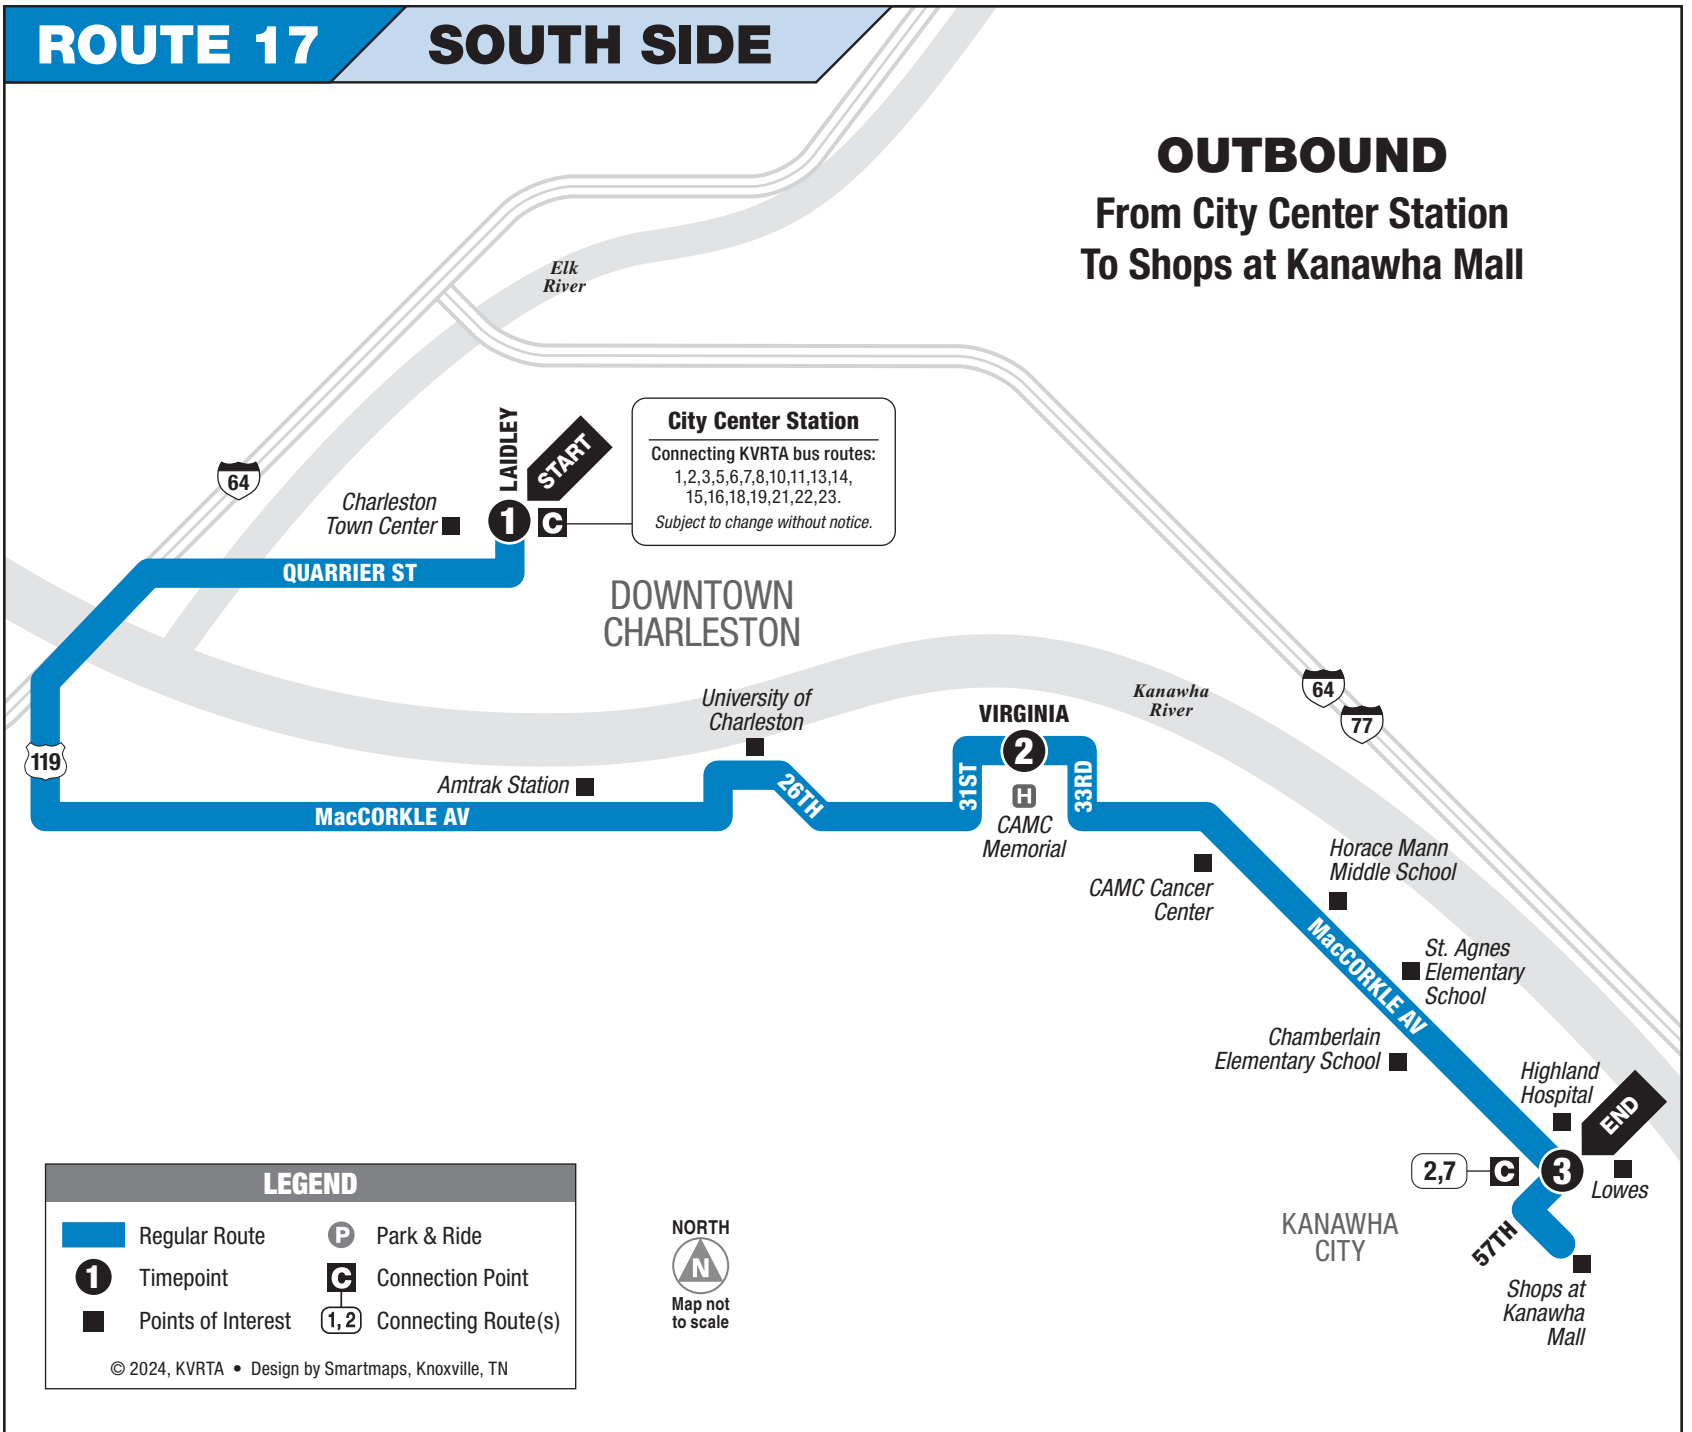

ROUTE 17

SOUTH SIDE

OUTBOUND From City Center Station To Shops at Kanawha Mall

MONDAY – SATURDAY • OUTBOUND FROM CITY CENTER STATION TO SHOPS AT KANAWHA MALL

	1 City Center Station	2 CAMC Memorial	3 Shops at Kanawha Mall
AM	7:15	7:26	7:40
	8:15	8:24	8:37
	9:15	9:26	9:40
	10:15	10:26	10:40
	11:15	11:26	11:40
PM	12:45	12:56	1:10
	1:45	1:56	2:10
	2:45	2:56	3:10
	3:45	3:56	4:10
	4:45	4:56	5:10
	5:45	5:56	6:10
	6:45	6:56	7:10
	8:15	8:26	8:40
	9:15	9:26	9:40

For more information call: 343-7586 • www.rideonkrt.com

ROUTE 17

SOUTH SIDE

INBOUND From Shops at Kanawha Mall To City Center Station

MONDAY – SATURDAY • INBOUND FROM SHOPS AT KANAWHA MALL TO CITY CENTER STATION

	3 Shops at Kanawha Mall	4 CAMC Memorial	5 City Center Station
AM	7:45	7:59	8:15
	8:37	8:50	9:05
	9:45	9:59	10:15
	10:45	10:59	11:15
PM	12:15	12:29	12:45
	1:15	1:29	1:45
	2:15	2:29	2:45
	3:15	3:29	3:45
	4:15	4:29	4:45
	5:15	5:29	5:45
	6:15	6:29	6:45
	7:45	7:59	8:15
	8:45	8:59	9:15
	9:45	9:59	10:15

See other side for trips FROM Downtown Charleston

No Sunday or Holiday Service.

- South Side Bridge
- University of Charleston
- CAMC Memorial Division
- Kanawha City
- Shops at Kanawha Mall