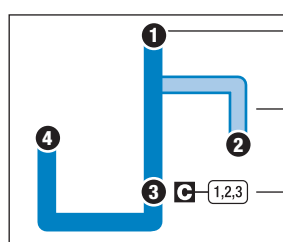

INSTRUCTIONS

1	2	3	4
9:00	9:15	9:40	10:00
10:00	—	10:40	11:00
11:00	11:15	11:40	12:00
12:00	—	12:40	1:00
1:00	1:15	1:40	2:00

- 1** The bus stops at this location at listed times. Look for the column of times below the matching symbol in the schedule.
- Only certain trips operate along this portion of the route. See the schedule for trips that provide service here.
- C** 1,2,3 Connection point. Shows where this bus intersects with connecting routes.
- The bus stops at the times listed below the numbered symbol. Light times are A.M.; bold times are P.M.
- The timetable shows when the bus stops. Actual times may vary and depend upon traffic and weather conditions.