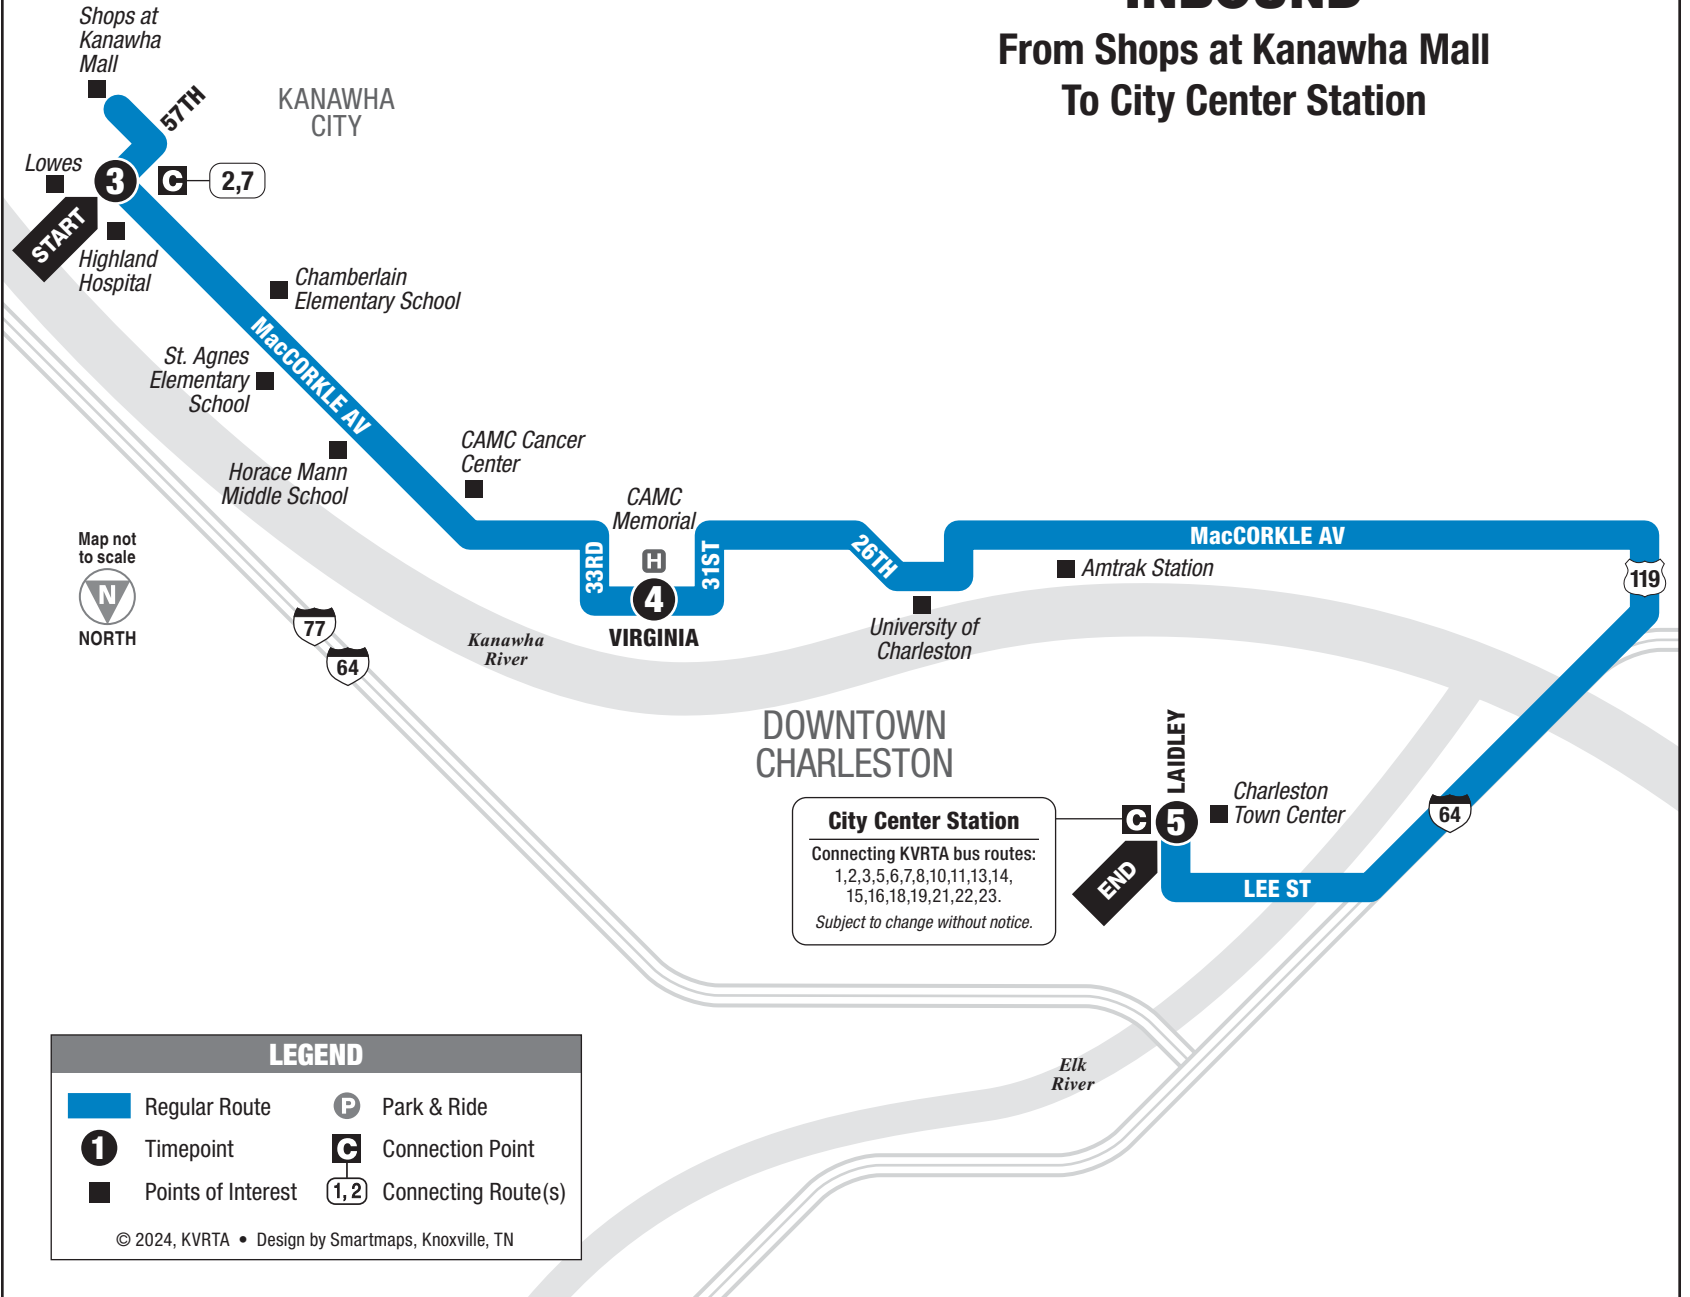

ROUTE 17

SOUTH SIDE

OUTBOUND From City Center Station To Shops at Kanawha Mall

MONDAY – SATURDAY • OUTBOUND FROM CITY CENTER STATION TO SHOPS AT KANAWHA MALL

	1 City Center Station	2 CAMC Memorial	3 Shops at Kanawha Mall
AM	7:15	7:26	7:40
	8:15	8:24	8:37
	9:15	9:26	9:40
	10:15	10:26	10:40
	11:15	11:26	11:40
PM	12:45	12:56	1:10
	1:45	1:56	2:10
	2:45	2:56	3:10
	3:45	3:56	4:10
	4:45	4:56	5:10
	5:45	5:56	6:10
	6:45	6:56	7:10
	8:15	8:26	8:40
	9:15	9:26	9:40

INSTRUCTIONS

1	2	3	4
9:00	9:15	9:40	10:00
10:00	—	10:40	11:00
11:00	11:15	11:40	12:00
12:00	—	12:40	1:00
1:00	1:15	1:40	2:00

- 1** The bus stops at this location at listed times. Look for the column of times below the matching symbol in the schedule.
- Only certain trips operate along this portion of the route. See the schedule for trips that provide service here.
- C** 1,2,3 Connection point. Shows where this bus intersects with connecting routes.
- The bus stops at the times listed below the numbered symbol. Light times are A.M.; bold times are P.M.
- The timetable shows when the bus stops. Actual times may vary and depend upon traffic and weather conditions.

For more information call: 343-7586 • www.rideonkrt.com

ROUTE 17

SOUTH SIDE

INBOUND From Shops at Kanawha Mall To City Center Station

MONDAY – SATURDAY • INBOUND FROM SHOPS AT KANAWHA MALL TO CITY CENTER STATION

See other side for trips FROM Downtown Charleston

No Sunday or Holiday Service.

- South Side Bridge
- University of Charleston
- CAMC Memorial Division
- Kanawha City
- Shops at Kanawha Mall