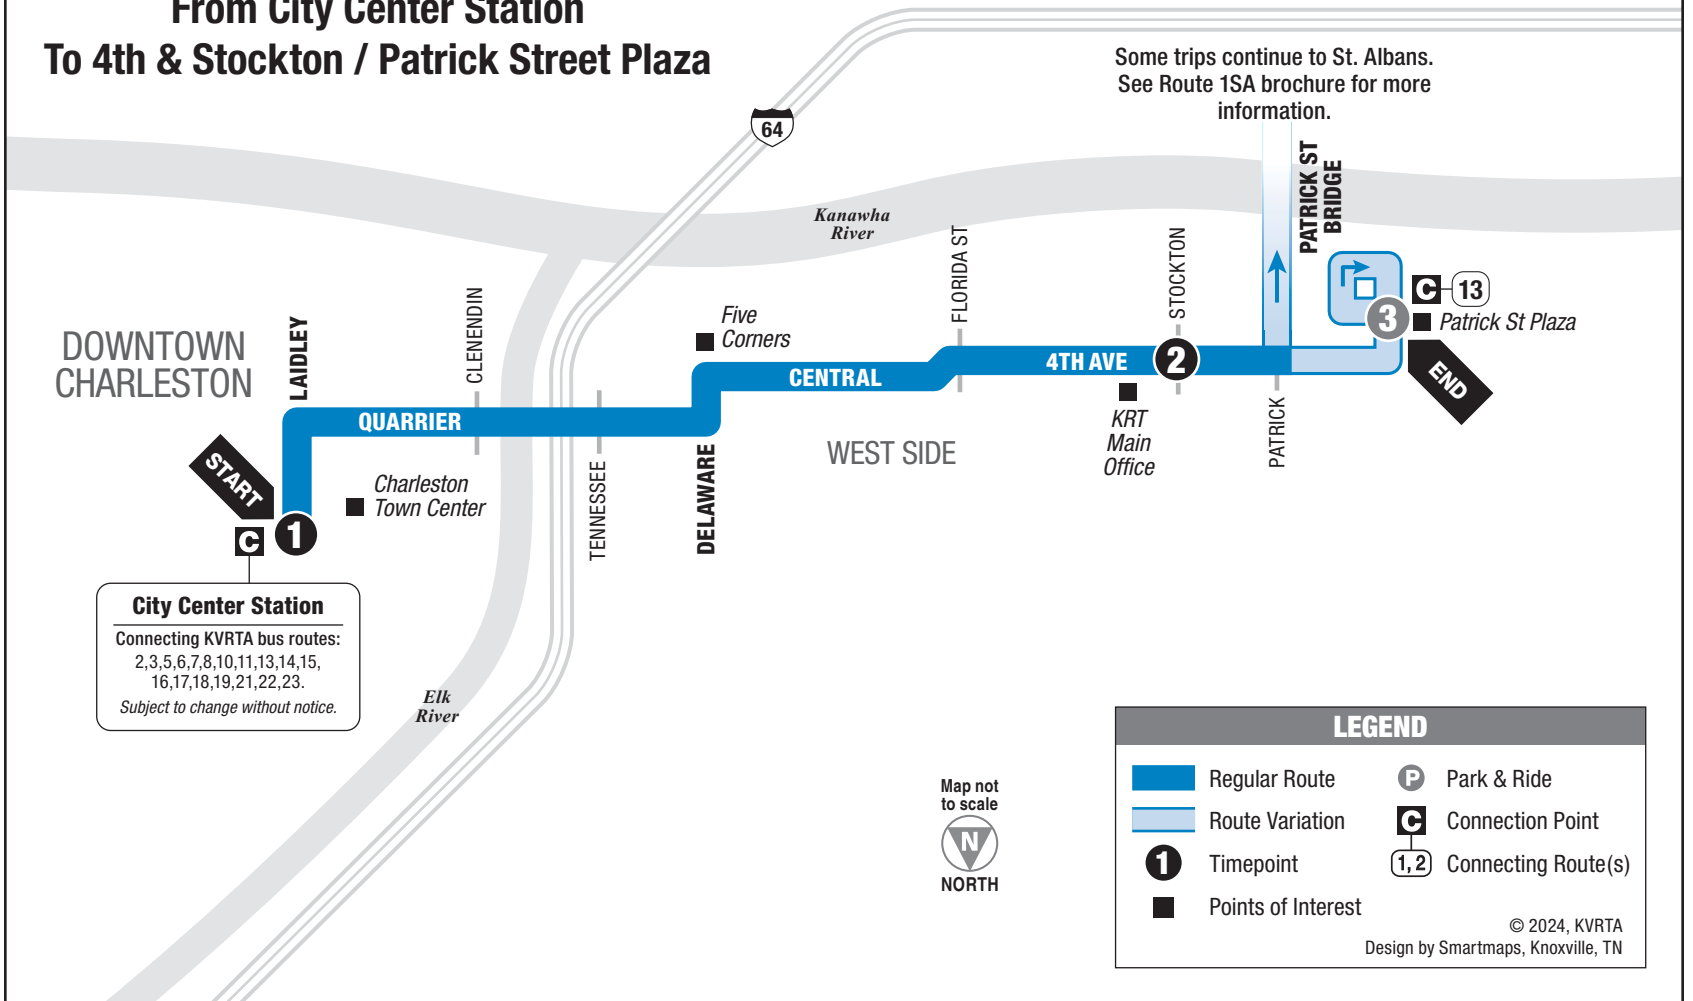

ROUTE 1WC

WEST CHARLESTON

OUTBOUND

From City Center Station
To 4th & Stockton / Patrick Street Plaza

MONDAY – SATURDAY • OUTBOUND FROM CITY CENTER STATION TO PATRICK STREET PLAZA

	1 City Center Station	2 4th at Stockton	3 Patrick Street Plaza
AM	6:00	6:13	—
	6:30	6:43	6:47
	7:00	7:13	—
	7:30	7:43	7:47
	8:00	8:13	—
	8:30	8:43	8:47
	9:00	9:13	—
	9:30	9:43	9:47
	10:00	10:13	—
	10:30	10:43	10:47
PM	11:00	11:13	—
	11:30	11:43	11:47
	12:00	12:13	—
	12:30	12:43	12:47
	1:00	1:13	—
	1:30	1:43	1:47
	2:00	2:13	—
	2:30	2:43	2:47
	3:00	3:13	—
	3:30	3:43	3:47
	4:00	4:13	—
	4:30	4:43	4:47
	5:00	5:13	—
5:30	5:43	5:47	
6:00	6:13	—	
6:30	6:43	—	
7:15	7:28	—	
7:30	7:43	7:47	
9:20	9:32	—	
11:30	11:43	—	

SUNDAY • OUTBOUND FROM CITY CENTER STATION TO PATRICK STREET PLAZA

	1 City Center Station	2 4th at Stockton	3 Patrick Street Plaza	
AM	5:15	5:25	—	
	7:15	7:25	—	
	9:15	9:25	—	
	11:15	11:25	—	
	PM	1:15	1:25	—
		3:15	3:25	—
		5:15	5:25	—
		7:15	7:25	—
		9:15	9:25	—
		11:20	11:30	—

For more information call: 343-7586 • www.rideonkrt.com

ROUTE 1WC

WEST CHARLESTON

INBOUND

From Patrick Street Plaza / 4th & Stockton
To City Center Station

Some trips originate in St. Albans. See Route 1SA brochure for more information.

SUNDAY • INBOUND FROM PATRICK STREET PLAZA TO CITY CENTER STATION

	3 Patrick Street Plaza	4 4th at Stockton	5 City Center Station
	—	6:52	7:05
	—	8:52	9:05
	—	10:52	11:05
	—	12:52	1:05
AM	—	2:52	3:05
	—	4:52	5:05
	—	6:52	7:05
	—	8:52	9:05
	—	10:50	11:03
PM	—	12:27	—