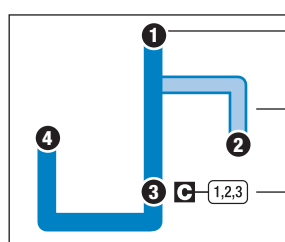

INSTRUCTIONS

1	2	3	4
9:00	9:15	9:40	10:00
10:00	—	10:40	11:00
11:00	11:15	11:40	12:00
12:00	—	12:40	1:00
1:00	1:15	1:40	2:00

- **1** The bus stops at this location at listed times. Look for the column of times below the matching symbol in the schedule.
- **2** Only certain trips operate along this portion of the route. See the schedule for trips that provide service here.
- **C** Connection point. Shows where this bus intersects with connecting routes.
- **1, 2, 3** The bus stops at the times listed below the numbered symbol. Light times are A.M.; bold times are P.M.
- **1, 2, 3** The timetable shows when the bus stops. Actual times may vary and depend upon traffic and weather conditions.

For more information call: 343-7586 • www.rideonkrt.com