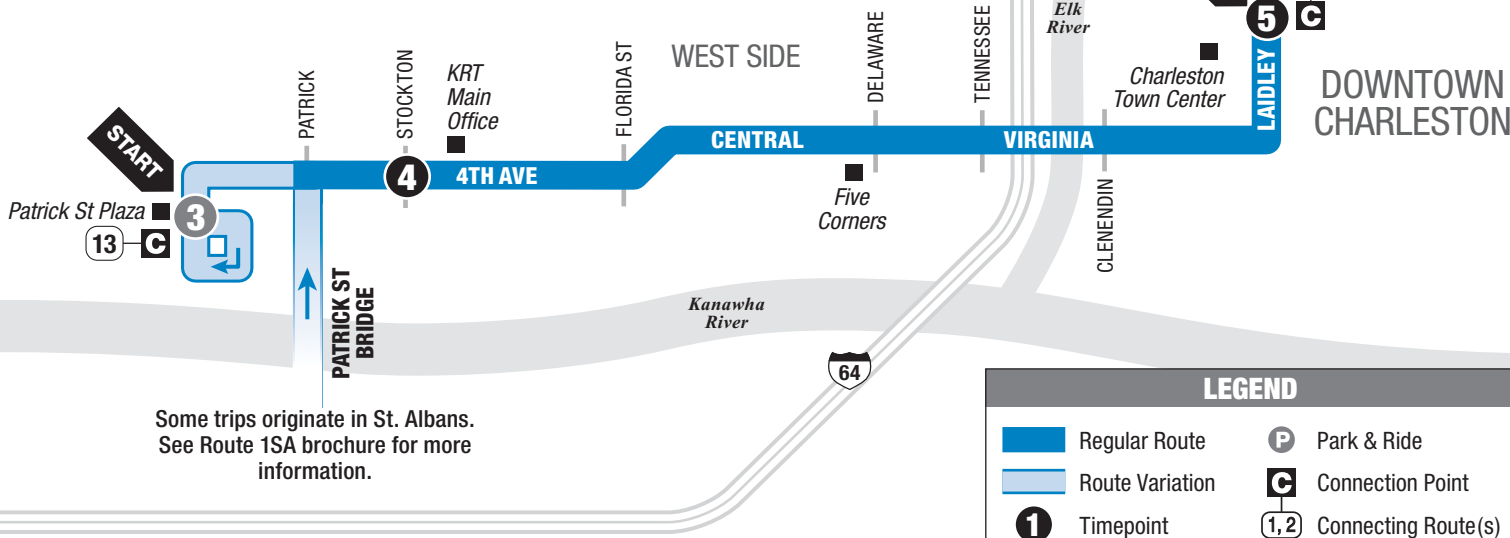

INSTRUCTIONS

1	2	3	4
9:00	9:15	9:40	10:00
10:00	—	10:40	11:00
11:00	11:15	11:40	12:00
12:00	—	12:40	1:00
1:00	1:15	1:40	2:00

- 1** The bus stops at this location at listed times. Look for the column of times below the matching symbol in the schedule.
- 2** Only certain trips operate along this portion of the route. See the schedule for trips that provide service here.
- C** Connection point. Shows where this bus intersects with connecting routes.
- 1, 2, 3** The bus stops at the times listed below the numbered symbol. Light times are A.M.; bold times are P.M.
- 1, 2, 3** The timetable shows when the bus stops. Actual times may vary and depend upon traffic and weather conditions.

For more information call: 343-7586 • www.rideonkrt.com

ROUTE 1WC

WEST CHARLESTON

INBOUND

From Patrick Street Plaza / 4th & Stockton
To City Center Station

Some trips originate in St. Albans. See Route 1SA brochure for more information.

MONDAY – SATURDAY • INBOUND FROM PATRICK STREET PLAZA TO CITY CENTER STATION

	3 Patrick Street Plaza	4 4th at Stockton	5 City Center Station
	—	4:50	5:00
	—	5:20	5:30
	—	5:50	6:00
	—	6:47	7:00
	7:03	7:07	7:20
	—	7:47	8:00
	8:03	8:07	8:20
	—	8:47	9:00
	9:03	9:07	9:20
	—	9:47	10:00
	10:03	10:07	10:20
	—	10:47	11:00
	11:03	11:07	11:20
	—	11:47	12:00
	12:03	12:07	12:20
	—	12:47	1:00
	1:03	1:07	1:20
	—	1:47	2:00
	2:03	2:07	2:20
	—	2:47	3:00
	3:03	3:07	3:20
	—	3:47	4:00
	4:03	4:07	4:20
	—	4:47	5:00
	5:03	5:07	5:20
	—	5:47	6:00
	6:03	6:07	6:20
	—	6:47	7:00
	—	7:47	8:00
	7:47	7:50	—
	—	9:02	9:15
	—	11:03	11:15

SUNDAY • INBOUND FROM PATRICK STREET PLAZA TO CITY CENTER STATION

	3 Patrick Street Plaza	4 4th at Stockton	5 City Center Station
	—	6:52	7:05
	—	8:52	9:05
	—	10:52	11:05
	—	12:52	1:05
AM	—	2:52	3:05
	—	4:52	5:05
	—	6:52	7:05
	—	8:52	9:05
	—	10:50	11:03
PM	—	12:27	—