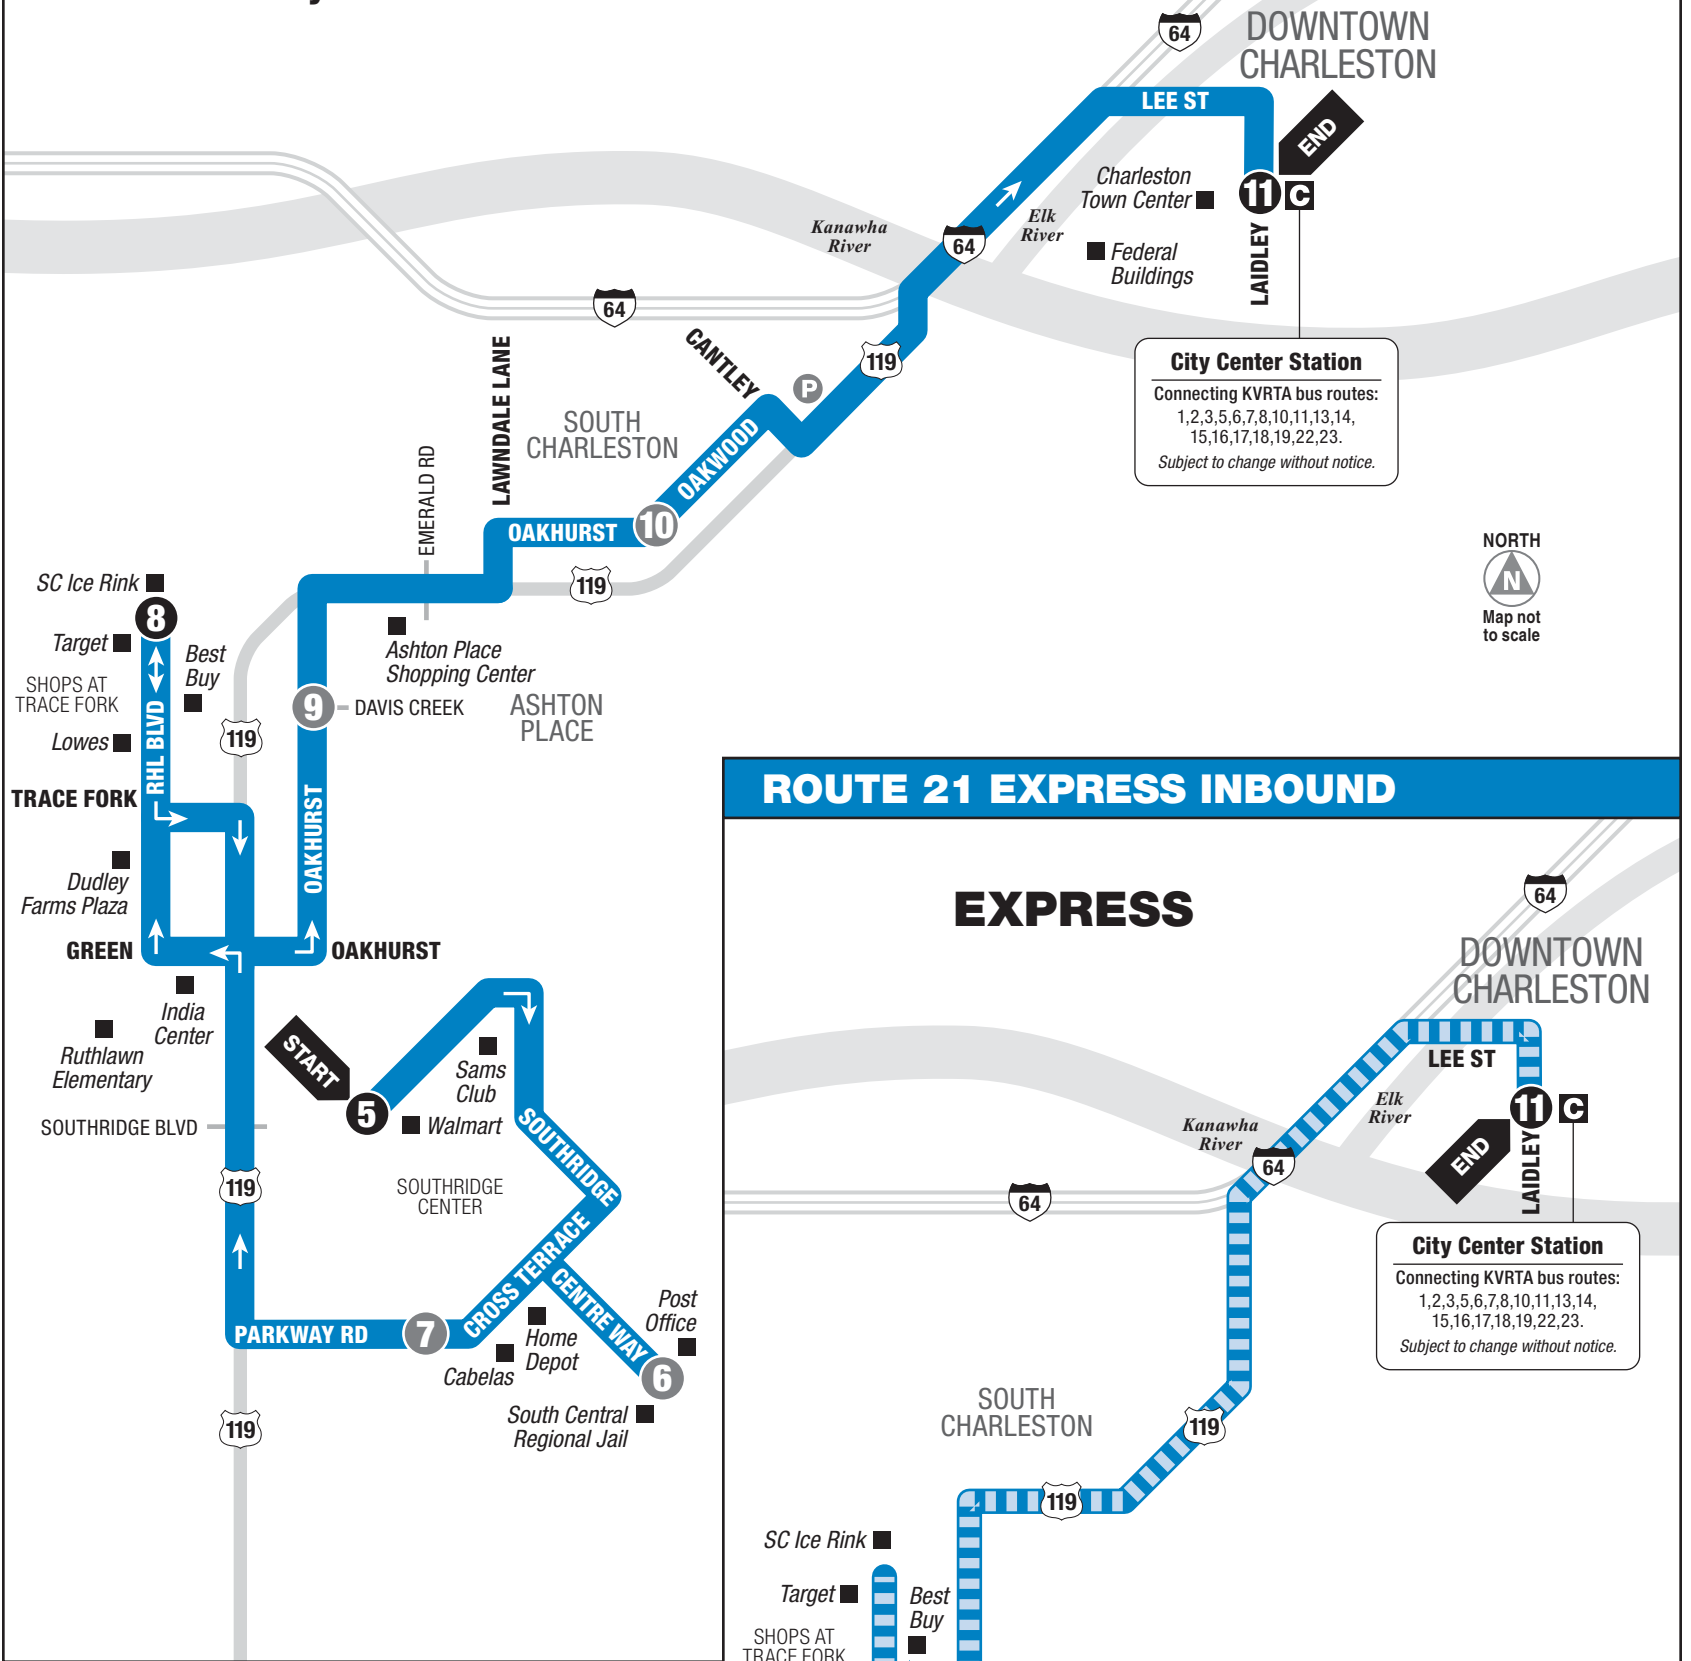

ROUTE 21 SOUTHRIDGE / TRACE FORK / DUDLEY FARMS

INBOUND From Southridge Center To City Center Station