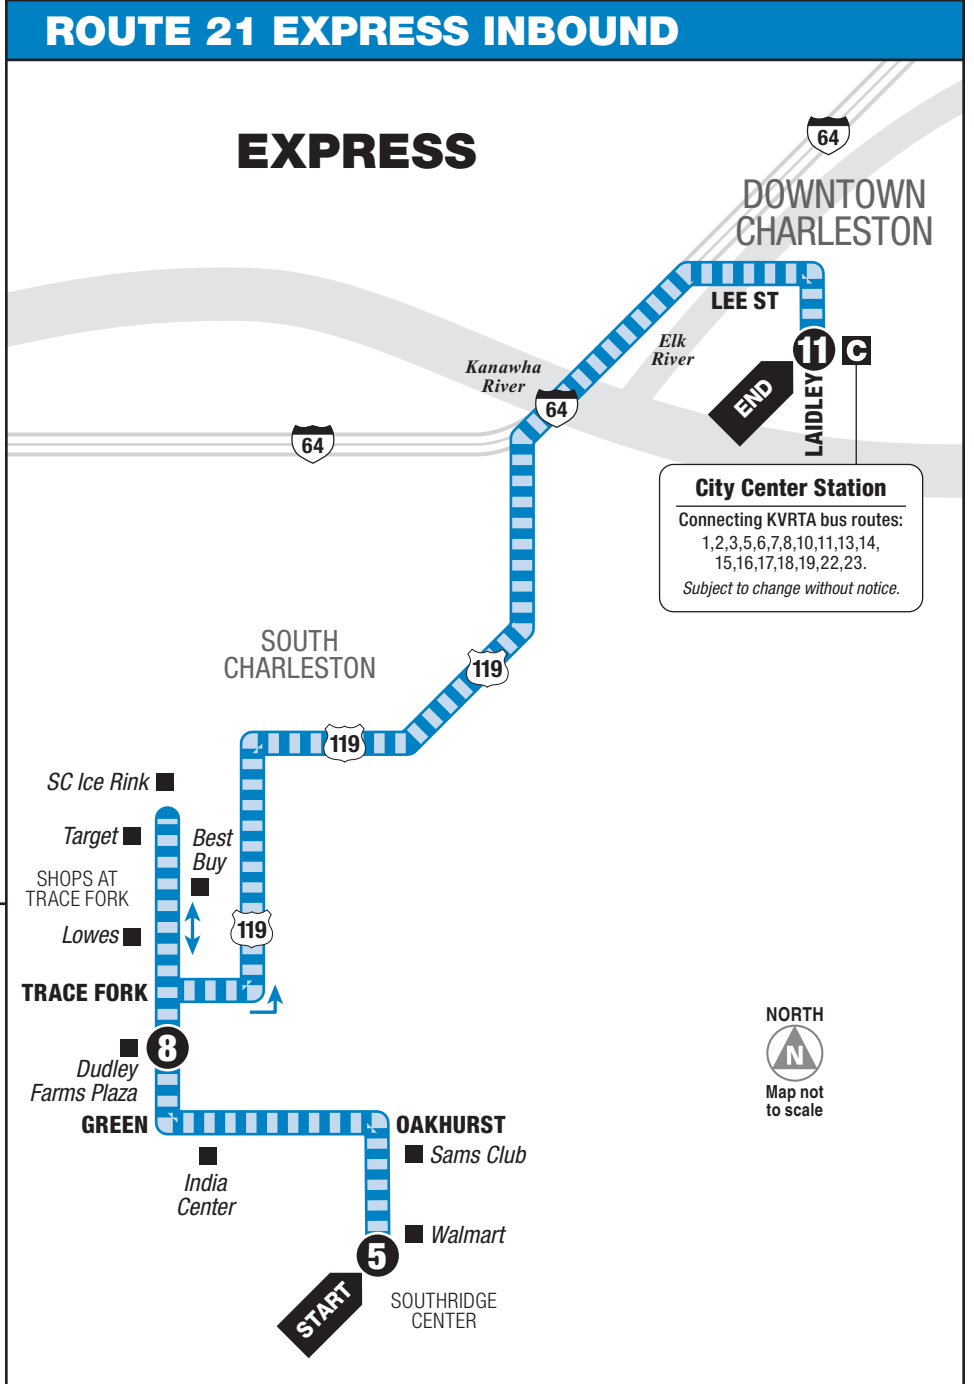

ROUTE 21 SOUTHRIDGE / TRACE FORK / DUDLEY FARMS

INBOUND From Southridge Center To City Center Station