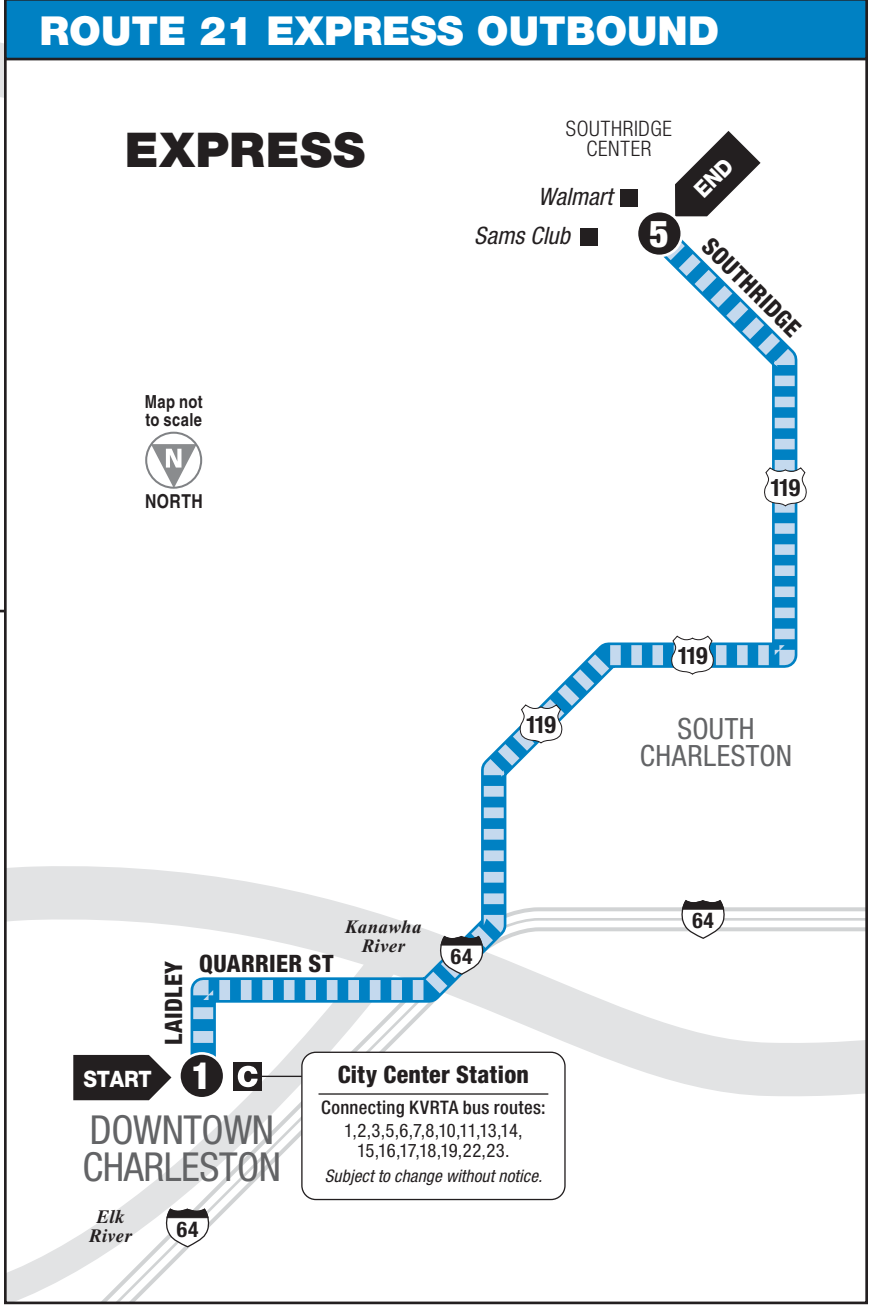

ROUTE 21 SOUTHRIDGE / TRACE FORK / DUDLEY FARMS

OUTBOUND From City Center Station To Southridge Center

LEGEND

- Regular Route
- Express Route (See Inset)
- Timepoint
- Points of Interest
- Park & Ride
- Connection Point
- Connecting Route(s)

© 2024, KVRTA • Design by Smartmaps, Knoxville, TN

MONDAY – SATURDAY • OUTBOUND FROM CITY CENTER STATION TO SOUTHRIDGE CENTER

	1 City Center Station	2 Oakwood at Oakhurst	3 Davis Creek	4 Trace Fork (Ice Rink)	5 Walmart/Southridge Center	See other side for trips TO Downtown Charleston
AM	5:45	5:52	5:57	6:02	6:08 *	
	7:00	7:12	7:17	7:29	7:37 *	
	8:30		Express		8:50	
	9:30	9:42	9:47	9:59	10:07 *	
	11:00	11:12	11:17	11:29	11:37 *	
PM	12:30		Express		12:50	
	1:30	1:42	1:47	1:59	2:07 *	
	3:00	3:12	3:17	3:29	3:37 *	
	4:00		Express		4:20	
	4:30	4:42	4:47	4:59	5:07 *	
	5:00	5:12	5:17	5:29	5:37 *	
	6:00		Express		6:20	
	6:30	6:42	6:47	6:59	7:07 *	
	7:15	7:27	7:32	7:44	7:52 *	
	8:00		Express		8:20	
9:00	9:12	9:17	9:29	9:37 *		
	10:30	10:38	Express		10:50	

* Bus continues to South Central Regional Jail and Cross Terrace Boulevard at Parkway Road. See other side for schedule information.

SUNDAY • OUTBOUND FROM CITY CENTER STATION TO SOUTHRIDGE CENTER

	1 City Center Station	2 Oakwood at Oakhurst	3 Davis Creek	4 Trace Fork (Ice Rink)	5 Walmart/Southridge Center	See other side for trips TO Downtown Charleston
AM	8:40	8:51	8:56	9:04	9:10 *	
	10:15		Express		10:35 *	
	11:30	11:42	11:47	12:00	12:07	
PM	1:15	1:27	1:32	1:45	1:52 *	
	3:15		Express		3:35 *	
	4:00	4:12	4:17	4:30	4:37	
	5:45	5:57	6:02	6:15	6:22 *	
	7:30		Express		7:50	
	8:30	8:42	8:47	9:00	9:07 *	

KANAWHA VALLEY REGIONAL
TRANSPORTATION AUTHORITY

ROUTE

21
DAILY SERVICE

**Southridge /
Trace Fork /
Dudley Farms / Express**

SERVING:

- Oakwood Road
- Davis Creek
- South Central Regional Jail
- Trace Fork Plaza
- Dudley Farms Plaza
- Southridge Shopping Center