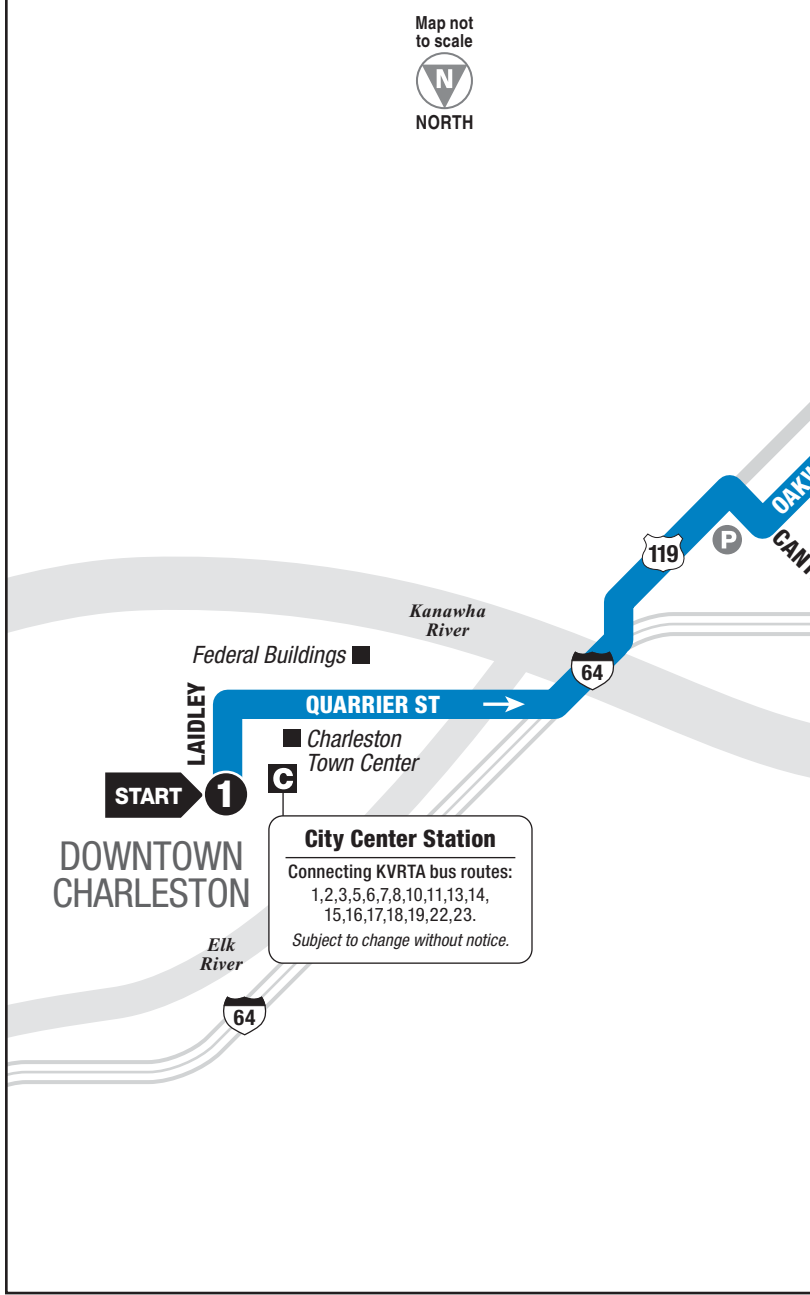

ROUTE 21 SOUTHRIDGE / TRACE FORK / DUDLEY FARMS

OUTBOUND From City Center Station To Southridge Center

LEGEND

- Regular Route
- Express Route (See Inset)
- Timepoint
- Points of Interest
- Park & Ride
- Connection Point
- Connecting Route(s)

© 2024, KVRTA • Design by Smartmaps, Knoxville, TN

MONDAY – SATURDAY • OUTBOUND FROM CITY CENTER STATION TO SOUTHRIDGE CENTER

	1 City Center Station	2 Oakwood at Oakhurst	3 Davis Creek	4 Trace Fork (Ice Rink)	5 Walmart/Southridge Center	See other side for trips TO Downtown Charleston
AM	5:45	5:52	5:57	6:02	6:08 *	
	7:00	7:12	7:17	7:29	7:37 *	
	8:30		Express		8:50	
	9:30	9:42	9:47	9:59	10:07 *	
	11:00	11:12	11:17	11:29	11:37 *	
PM	12:30		Express		12:50	
	1:30	1:42	1:47	1:59	2:07 *	
	3:00	3:12	3:17	3:29	3:37 *	
	4:00		Express		4:20	
	4:30	4:42	4:47	4:59	5:07 *	
	5:00	5:12	5:17	5:29	5:37 *	
	6:00		Express		6:20	
	6:30	6:42	6:47	6:59	7:07 *	
	7:15	7:27	7:32	7:44	7:52 *	
	8:00		Express		8:20	
9:00	9:12	9:17	9:29	9:37 *		
	10:30	10:38	Express		10:50	

* Bus continues to South Central Regional Jail and Cross Terrace Boulevard at Parkway Road. See other side for schedule information.

SUNDAY • OUTBOUND FROM CITY CENTER STATION TO SOUTHRIDGE CENTER

	1 City Center Station	2 Oakwood at Oakhurst	3 Davis Creek	4 Trace Fork (Ice Rink)	5 Walmart/Southridge Center	See other side for trips TO Downtown Charleston
AM	8:40	8:51	8:56	9:04	9:10 *	
	10:15		Express		10:35 *	
	11:30	11:42	11:47	12:00	12:07	
PM	1:15	1:27	1:32	1:45	1:52 *	
	3:15		Express		3:35 *	
	4:00	4:12	4:17	4:30	4:37	
	5:45	5:57	6:02	6:15	6:22 *	
	7:30		Express		7:50	
	8:30	8:42	8:47	9:00	9:07 *	

KANAWHA VALLEY REGIONAL
TRANSPORTATION AUTHORITY

ROUTE

21
DAILY SERVICE

**Southridge /
Trace Fork /
Dudley Farms / Express**

SERVING:

- Oakwood Road
- Davis Creek
- South Central Regional Jail
- Trace Fork Plaza
- Dudley Farms Plaza
- Southridge Shopping Center