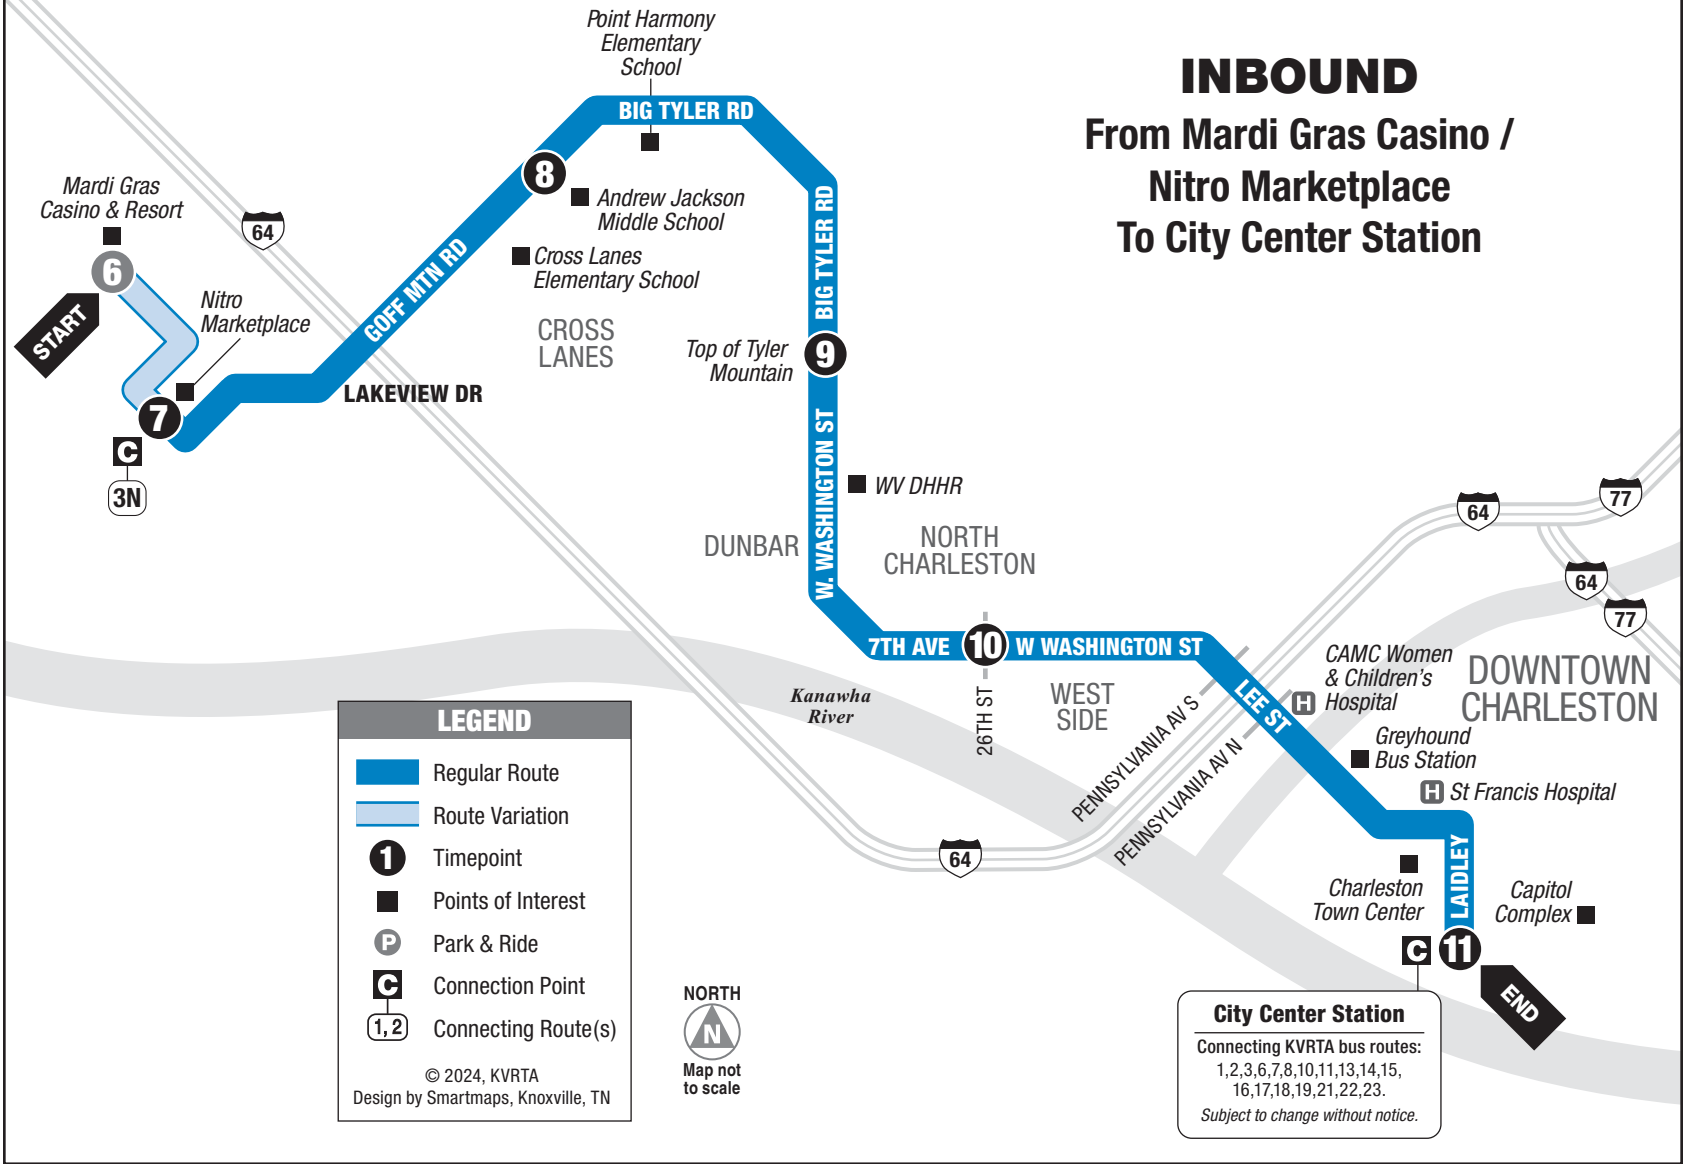

## OUTBOUND

From City Center Station  
To Nitro Marketplace /  
Mardi Gras Casino

**C** 1,2,3 Connection point. Shows where this bus intersects with connecting routes.

The bus stops at the times listed below the numbered symbol. Light times are A.M.; bold times are P.M.

The timetable shows when the bus stops. Actual times may vary and depend upon traffic and weather conditions.

# ROUTE 5

## INBOUND

From Mardi Gras Casino / Nitro Marketplace To City Center Station