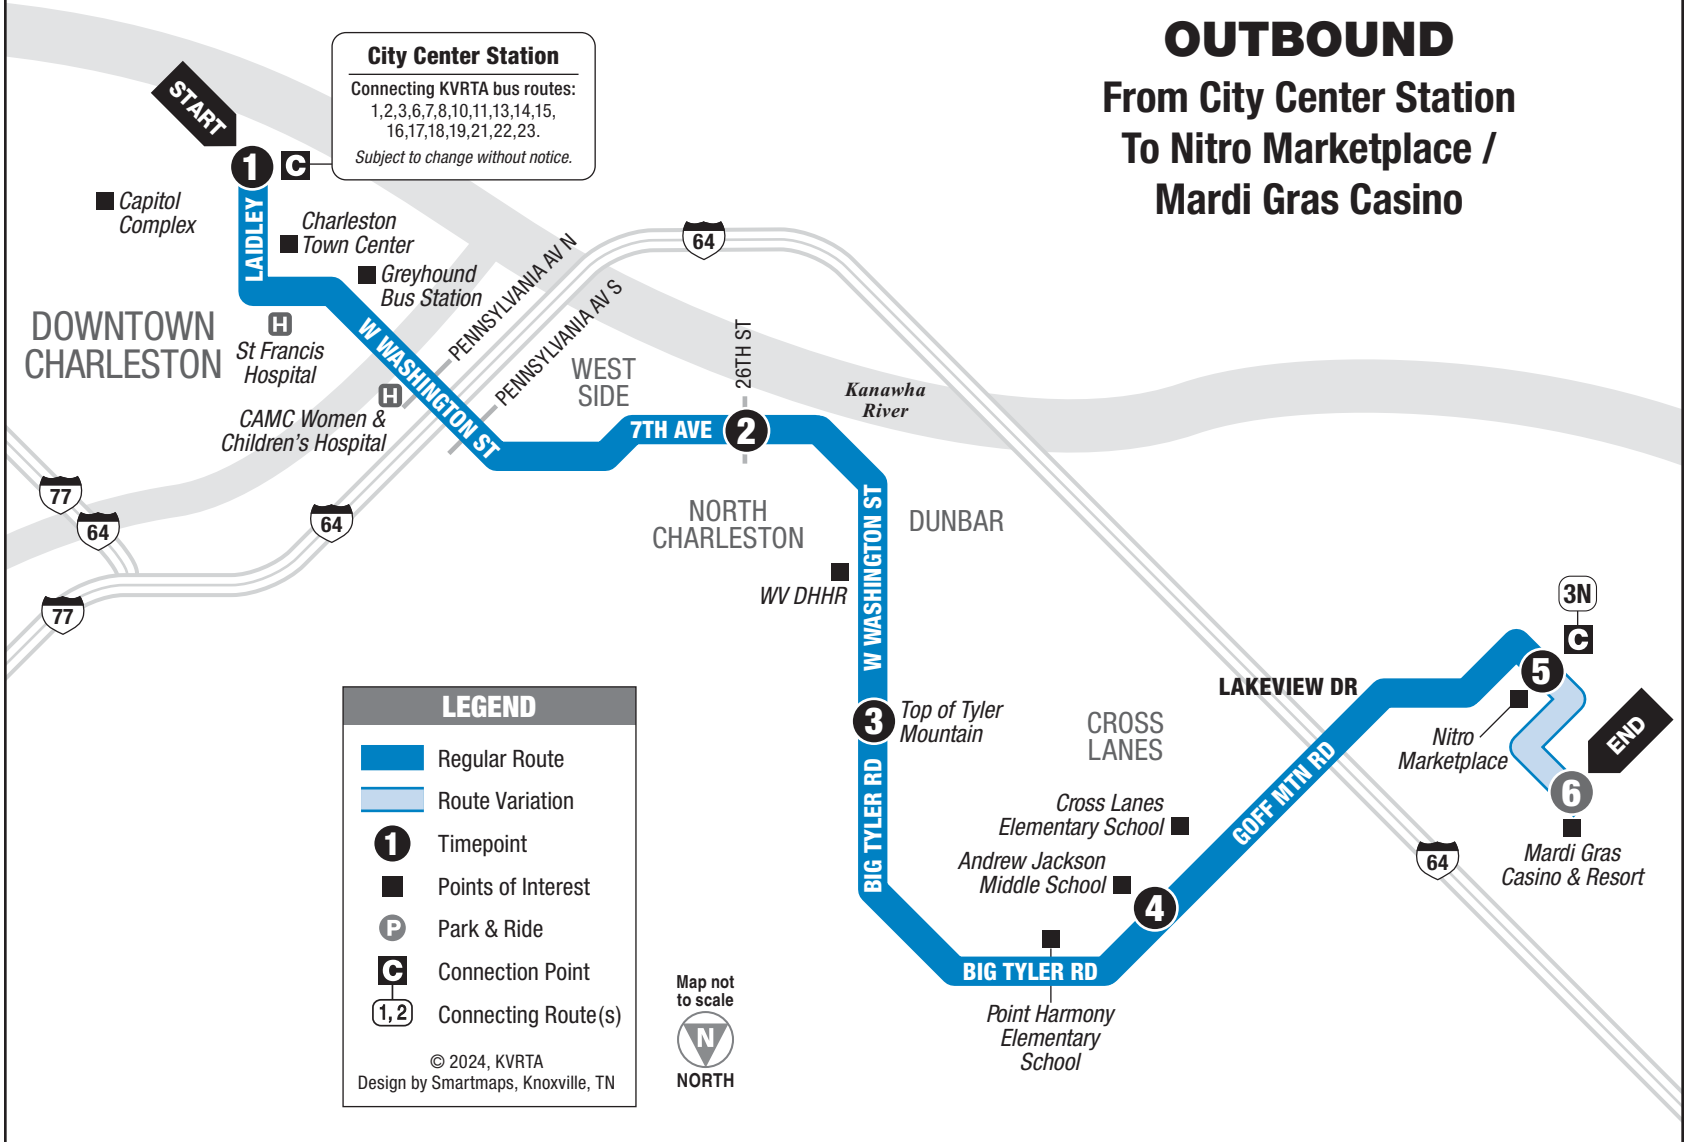

## OUTBOUND

From City Center Station  
To Nitro Marketplace /  
Mardi Gras Casino

### MONDAY – SATURDAY • OUTBOUND FROM DOWNTOWN TO NITRO / MARDI GRAS CASINO

	1 City Center Station	2 7th Ave and 26th St	3 Top of Tyler Mountain	4 Andrew Jackson Middle School	5 Nitro Marketplace	6 Mardi Gras Casino & Resort	See other side for trips TO Downtown Charleston
AM	—	5:45	5:57	6:09	6:19	—	
	6:15	6:33	6:45	6:57	7:09	—	
	7:15	7:33	7:45	7:57	8:09	—	
	8:15	8:33	8:45	8:57	9:09	9:12	
	10:15	10:33	10:45	10:57	11:09	—	
	<b>12:15</b>	<b>12:33</b>	<b>12:45</b>	<b>12:57</b>	<b>1:05</b>	—	
PM	<b>2:15</b>	<b>2:33</b>	<b>2:45</b>	<b>2:57</b>	<b>3:09</b>	<b>3:12</b>	
	<b>4:15</b>	<b>4:33</b>	<b>4:45</b>	<b>4:57</b>	<b>5:09</b>	—	
	<b>5:15</b>	<b>5:33</b>	<b>5:45</b>	<b>5:57</b>	<b>6:09</b>	<b>6:12</b>	

# ROUTE 5

## INBOUND

From Mardi Gras Casino / Nitro Marketplace To City Center Station