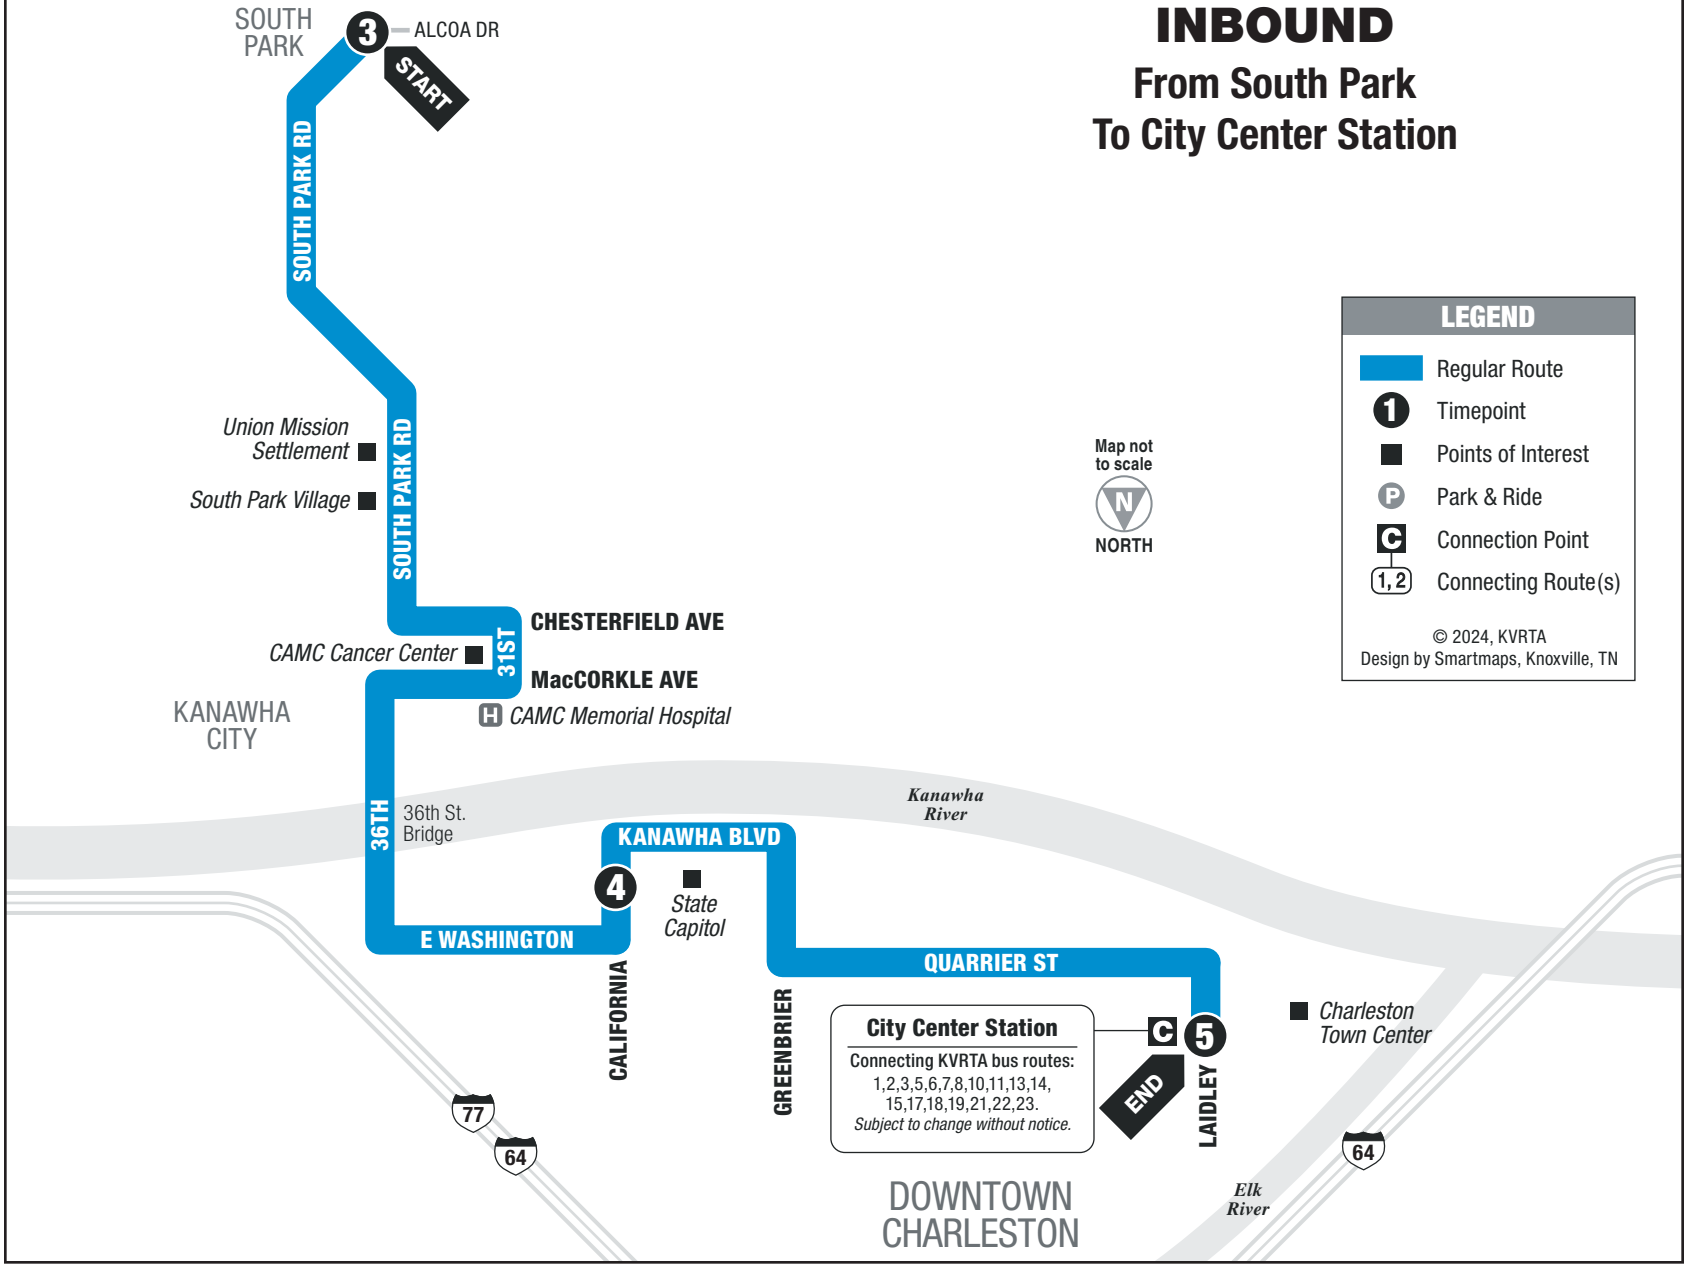

ROUTE 16

SOUTH PARK

OUTBOUND From City Center Station To South Park

MONDAY – SATURDAY • OUTBOUND FROM CITY CENTER STATION TO SOUTH PARK

	1 City Center Station	2 Capitol Complex	3 Alcoa Dr/ South Park	See other side for trips TO Downtown Charleston
AM	7:00	7:10	7:23	
	8:05	8:15	8:28	
	9:05	9:15	9:28	
	10:00	10:15	10:28	
PM	12:15	12:30	12:43	
	2:30	2:45	2:58	
	3:35	3:45	3:55	
	4:30	4:45	4:58	
	5:30	5:45	5:58	

INSTRUCTIONS

For more information call: 343-7586 • www.rideonkrt.com

ROUTE 16

SOUTH PARK

INBOUND From South Park To City Center Station

LEGEND

- █ Regular Route
- 1** Timepoint
- Points of Interest
- P** Park & Ride
- C** Connection Point
- 1,2** Connecting Route(s)

© 2024, KVRTA
Design by Smartmaps, Knoxville, TN

MONDAY – SATURDAY • INBOUND FROM SOUTH PARK TO CITY CENTER STATION

	3 Alcoa Dr/ South Park	4 Capitol Complex	5 City Center Station	See other side for trips FROM Downtown Charleston
AM	6:30	6:45	7:00	
	7:25	7:38	7:48	
	8:30	8:45	9:00	
	9:30	9:45	10:00	
PM	10:45	11:00	11:15	
	12:45	1:00	1:15	
	3:00	3:15	3:30	
	3:55	4:10	4:20	
	5:00	5:15	5:30	

No Sunday or Holiday Service.

KANAWHA VALLEY REGIONAL
TRANSPORTATION AUTHORITY

ROUTE

16

MONDAY-SATURDAY

South Park

SERVING:

- Carroll Terrace Apartments
- Capitol Complex
- 35th Street Bridge
- CAMC Memorial Hospital
- South Park Apartments