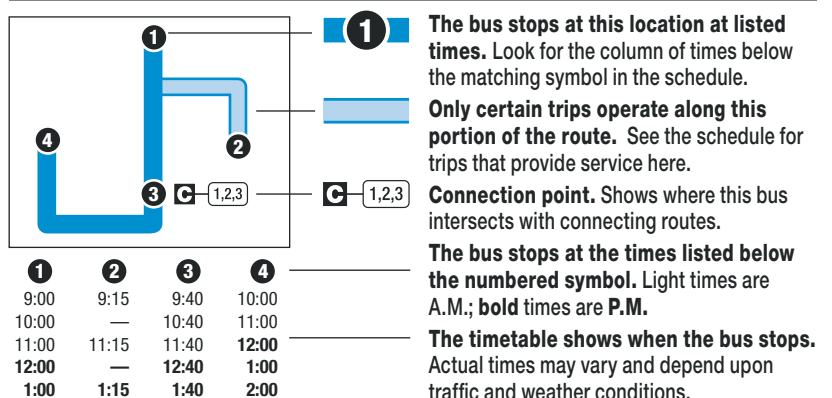

No Sunday or Holiday Service.

Please have your fare ready before boarding the bus.

INFORMATION

No smoking, no pets, no food or open beverages, no playing audio devices.

For safety's sake, please be seated after boarding the bus and remain seated at all times. After ringing the bell for your destination, stay seated until the bus comes to a complete stop. When boarding or exiting the bus, use extreme caution on steps and around the doors. Do not attempt to cross the street in front of the bus after exiting and wait for traffic to clear before crossing. Shirts and shoes must be worn while riding the bus. Litter receptacles are located at the front of the bus. Please help us keep our buses clean!

INSTRUCTIONS

For more information call: 343-7586 • www.rideonkrt.com

ROUTE 16

SOUTH PARK

INBOUND From South Park To City Center Station

LEGEND

- █ Regular Route
- 1** Timepoint
- Points of Interest
- P** Park & Ride
- C** Connection Point
- 1,2** Connecting Route(s)

© 2024, KVRTA
Design by Smartmaps, Knoxville, TN

MONDAY – SATURDAY • INBOUND FROM SOUTH PARK TO CITY CENTER STATION

	3 Alcoa Dr/ South Park	4 Capitol Complex	5 City Center Station	See other side for trips FROM Downtown Charleston
AM	6:30	6:45	7:00	
	7:25	7:38	7:48	
	8:30	8:45	9:00	
	9:30	9:45	10:00	
PM	10:45	11:00	11:15	
	12:45	1:00	1:15	
	3:00	3:15	3:30	
	3:55	4:10	4:20	
	5:00	5:15	5:30	

No Sunday or Holiday Service.

KANAWHA VALLEY REGIONAL
TRANSPORTATION AUTHORITY

ROUTE

16

MONDAY-SATURDAY

South Park

SERVING:

- Carroll Terrace Apartments
- Capitol Complex
- 35th Street Bridge
- CAMC Memorial Hospital
- South Park Apartments