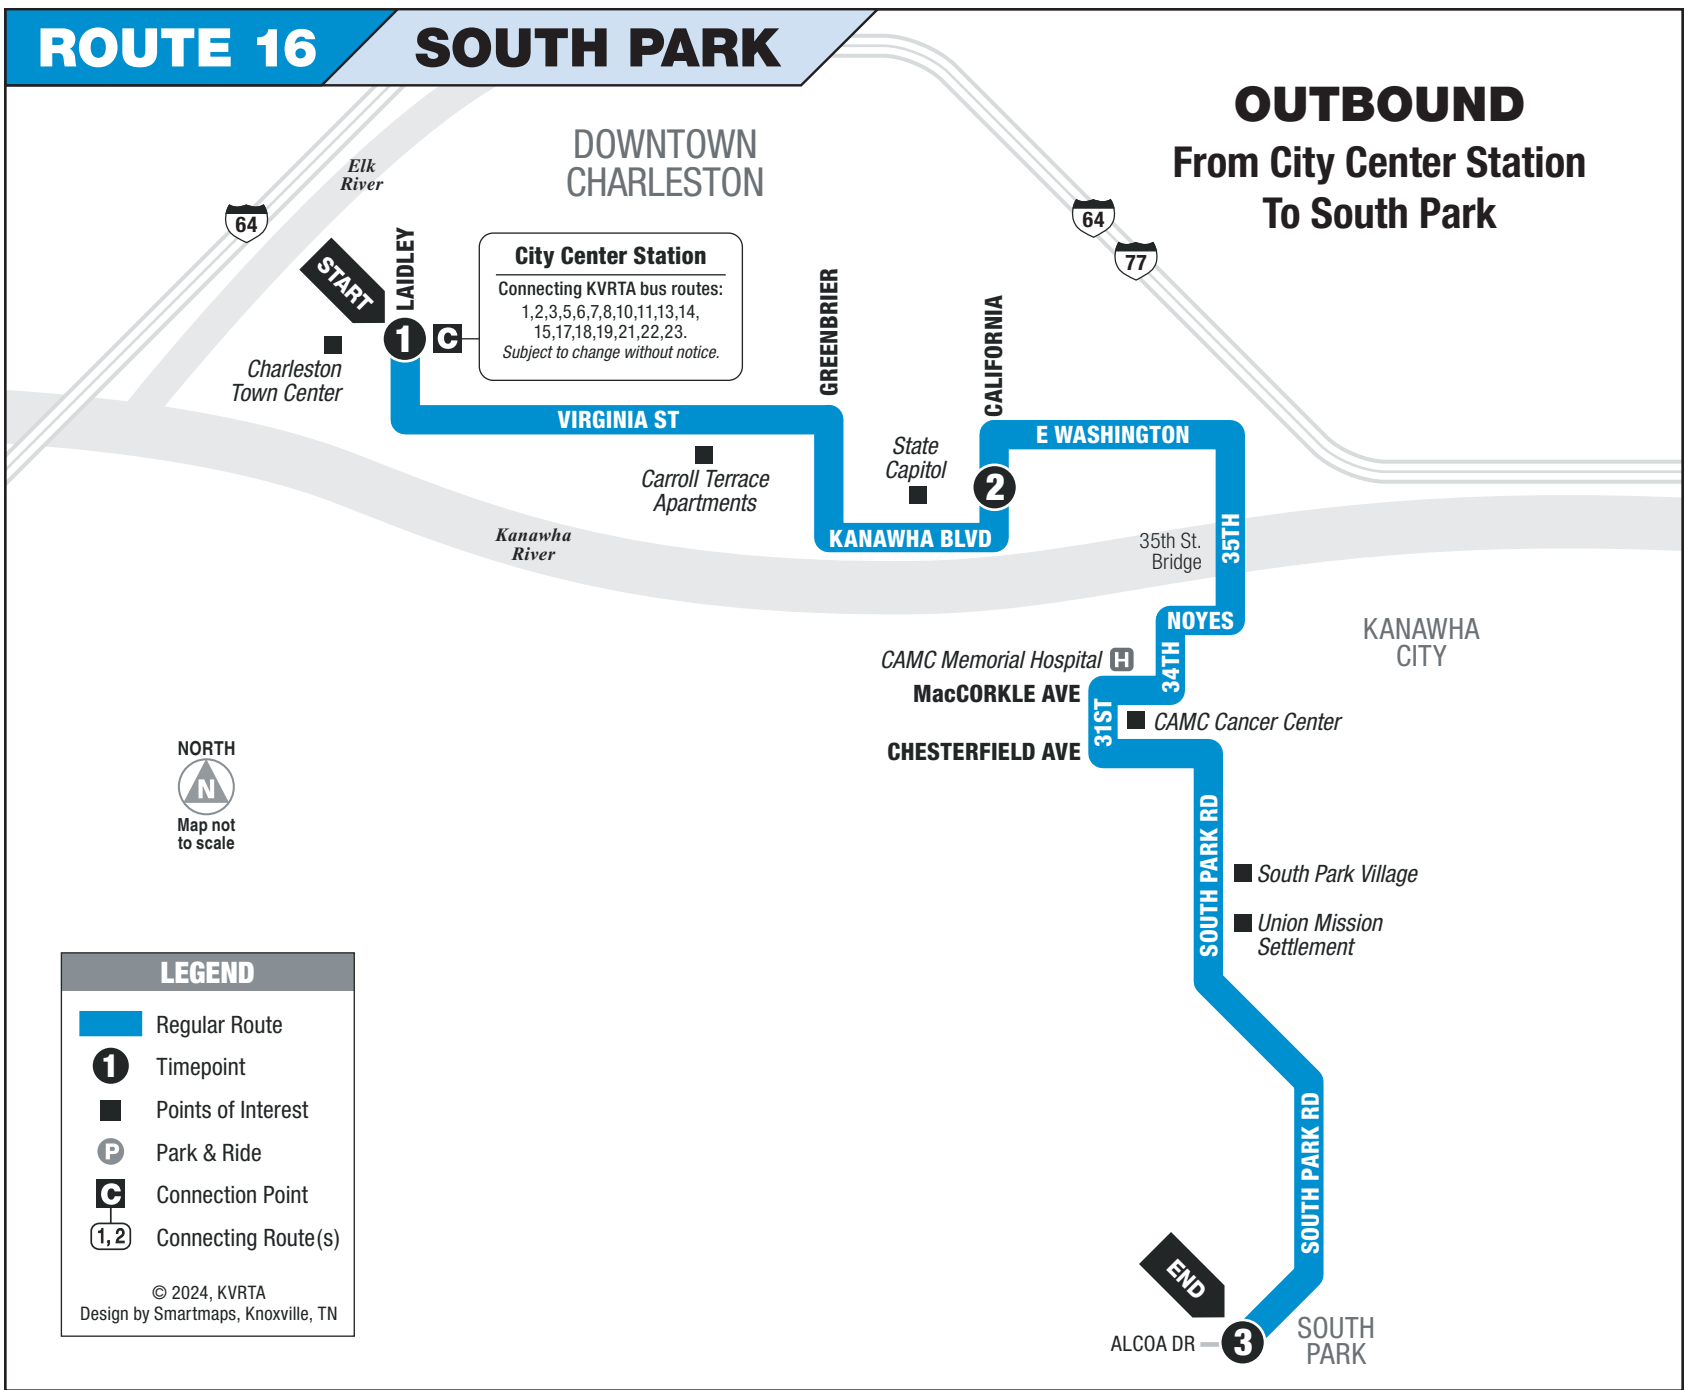

ROUTE 16

SOUTH PARK

OUTBOUND From City Center Station To South Park

MONDAY – SATURDAY • OUTBOUND FROM CITY CENTER STATION TO SOUTH PARK

	1 City Center Station	2 Capitol Complex	3 Alcoa Dr/ South Park	See other side for trips TO Downtown Charleston
AM	7:00	7:10	7:23	
	8:05	8:15	8:28	
	9:05	9:15	9:28	
	10:00	10:15	10:28	
PM	12:15	12:30	12:43	
	2:30	2:45	2:58	
	3:35	3:45	3:55	
	4:30	4:45	4:58	
	5:30	5:45	5:58	

INSTRUCTIONS

For more information call: 343-7586 • www.rideonkrt.com

ROUTE 16

SOUTH PARK

INBOUND From South Park To City Center Station

LEGEND

- █ Regular Route
- 1** Timepoint
- Points of Interest
- P** Park & Ride
- C** Connection Point
- 1,2** Connecting Route(s)

© 2024, KVRTA
Design by Smartmaps, Knoxville, TN

MONDAY – SATURDAY • INBOUND FROM SOUTH PARK TO CITY CENTER STATION

	3 Alcoa Dr/ South Park	4 Capitol Complex	5 City Center Station	See other side for trips FROM Downtown Charleston
AM	6:30	6:45	7:00	
	7:25	7:38	7:48	
	8:30	8:45	9:00	
	9:30	9:45	10:00	
PM	10:45	11:00	11:15	
	12:45	1:00	1:15	
	3:00	3:15	3:30	
	3:55	4:10	4:20	
	5:00	5:15	5:30	

No Sunday or Holiday Service.

KANAWHA VALLEY REGIONAL
TRANSPORTATION AUTHORITY

ROUTE

16

MONDAY-SATURDAY

South Park

SERVING:

- Carroll Terrace Apartments
- Capitol Complex
- 35th Street Bridge
- CAMC Memorial Hospital
- South Park Apartments