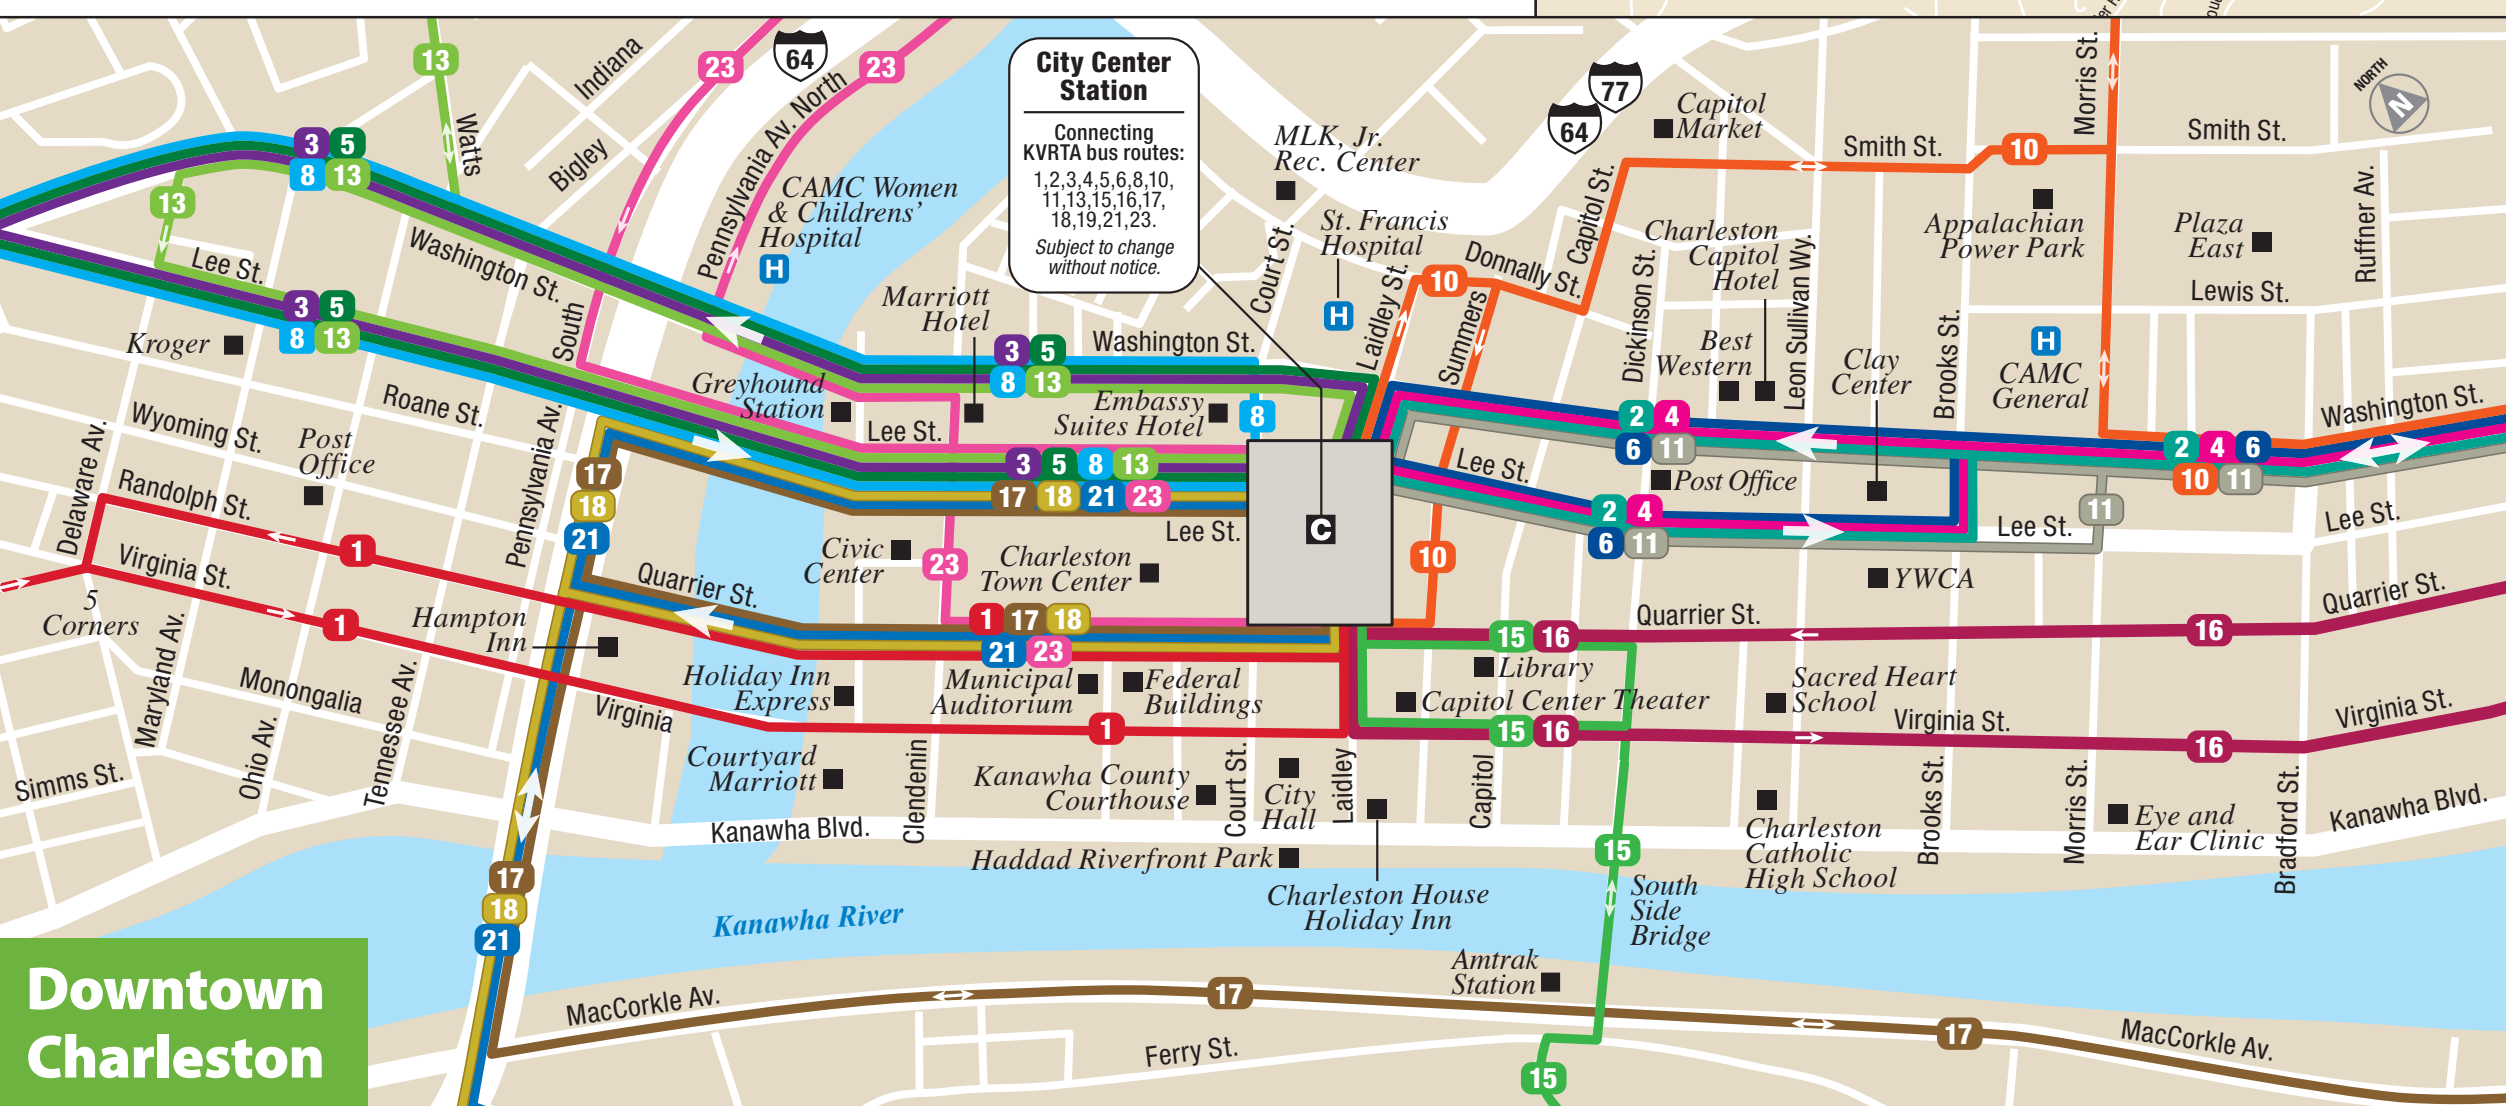

Contact KVRTA

If you have questions, suggestions, or need help planning your route, call KVRTA at (304) 343-7586. Our friendly staff will be happy to help you. Be sure to visit the KVRTA website at www.rideonKRT.com.

Thanks for riding with KRT!

Follow Us: