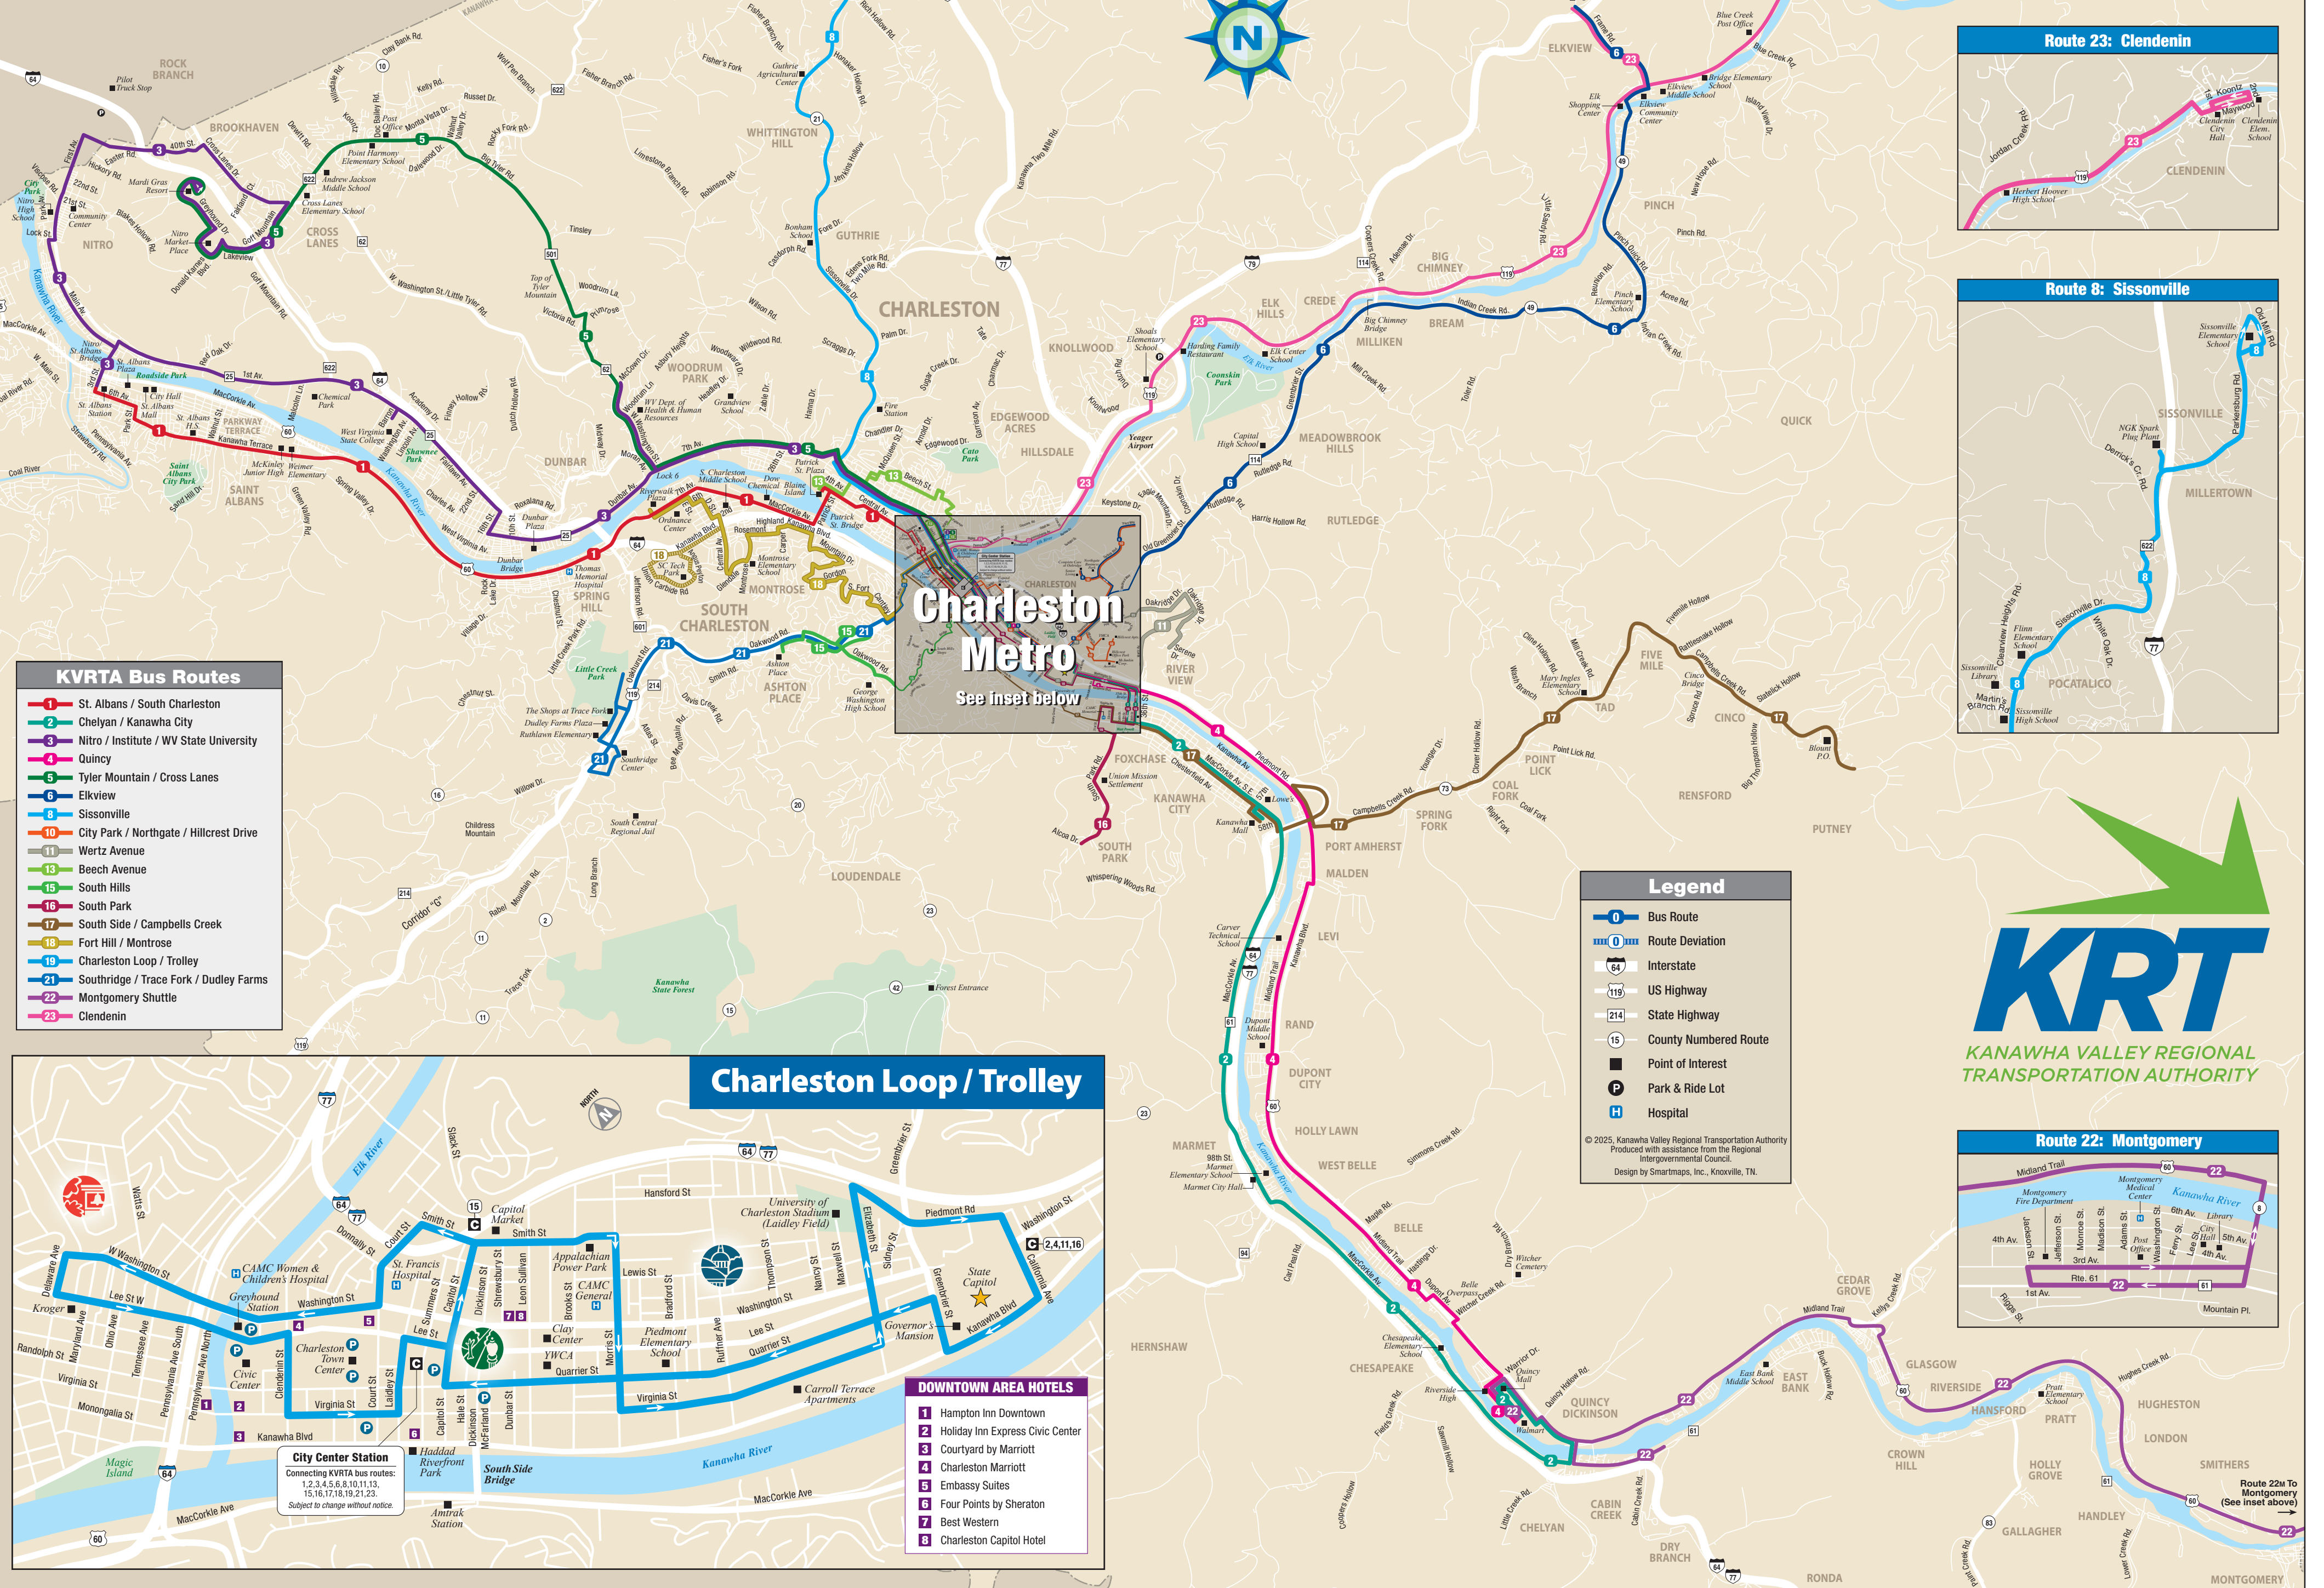

As our fleet of buses and vans rolls through our communities, our drivers and staff are dedicated to giving you a safe, clean, affordable and comfortable commute.

This system map, which includes all of our routes, general information about KVRTA and places of interest, reflects our commitment to provide the safest, most extensive and cost-effective service possible.

Hours of Operation

KVRTA's fixed route system operates Monday through Saturday, from 4:00am through 1:55am, depending on the route.

Fare Information

Please have fare ready before boarding bus.

Flat Fare $1.50

Senior Citizens (age 65 and older) and Persons with Disabilities* ..... $ .75

* Must have a valid half-fare card or a valid Medicare Card.

Children** ..... Free

Fares and ticket prices subject to change.

Holiday Schedule

KVRTA is closed and operates NO buses on July 4th, Thanksgiving, Christmas and New Year's Day. Holiday service will be provided on Martin Luther King Jr. Day, Memorial Day and Labor Day.

Passenger Code of Conduct

Scan the QR code below to read our Passenger Code of Conduct.

KVRTA Passes

1 Day Pass $2.50

5 Day Pass $12.50

31 Day Pass $60.00

$10 Value Pass (stored value card) $10.00

KAT Tickets

Punch cards are available for purchase at the $15 value. A one-way ride cost double the flat-fare rate. To purchase these tickets you may call our dispatcher at (304) 343-0489.

System Map

Need a ride? Take the bus!

Plan. Pay. Go!

KRT
RIDEONKRT.COM
304.343.7586

City Center Station
Bus Boarding Area

Laidley Tower   Trust Building

Lee Street East

Police Station

City Center Stack Plaza

← to Charleston Town Center   Brawley Walkway   to Capitol Street

15 South Hills
16 South Park
18 Fort Hill / Montrose

1 St. Albans / South Charleston
2 Chelyan / Kanawha City
3 Nitro / Institute / WVSU
4 Quincy
5 Tyler Mountain / Cross Lanes
6 Elkview
8 Sissonville
10 City Park / Northgate / Hillcrest Drive
11 Wertz Avenue
13 South Hills
17 South Side / Campbells Creek
21 Southridge / Trace Fork / Dudley Farms
23 Clendenin

KRT Ticket Office

Federal Building   Law Offices

Quarrier Street