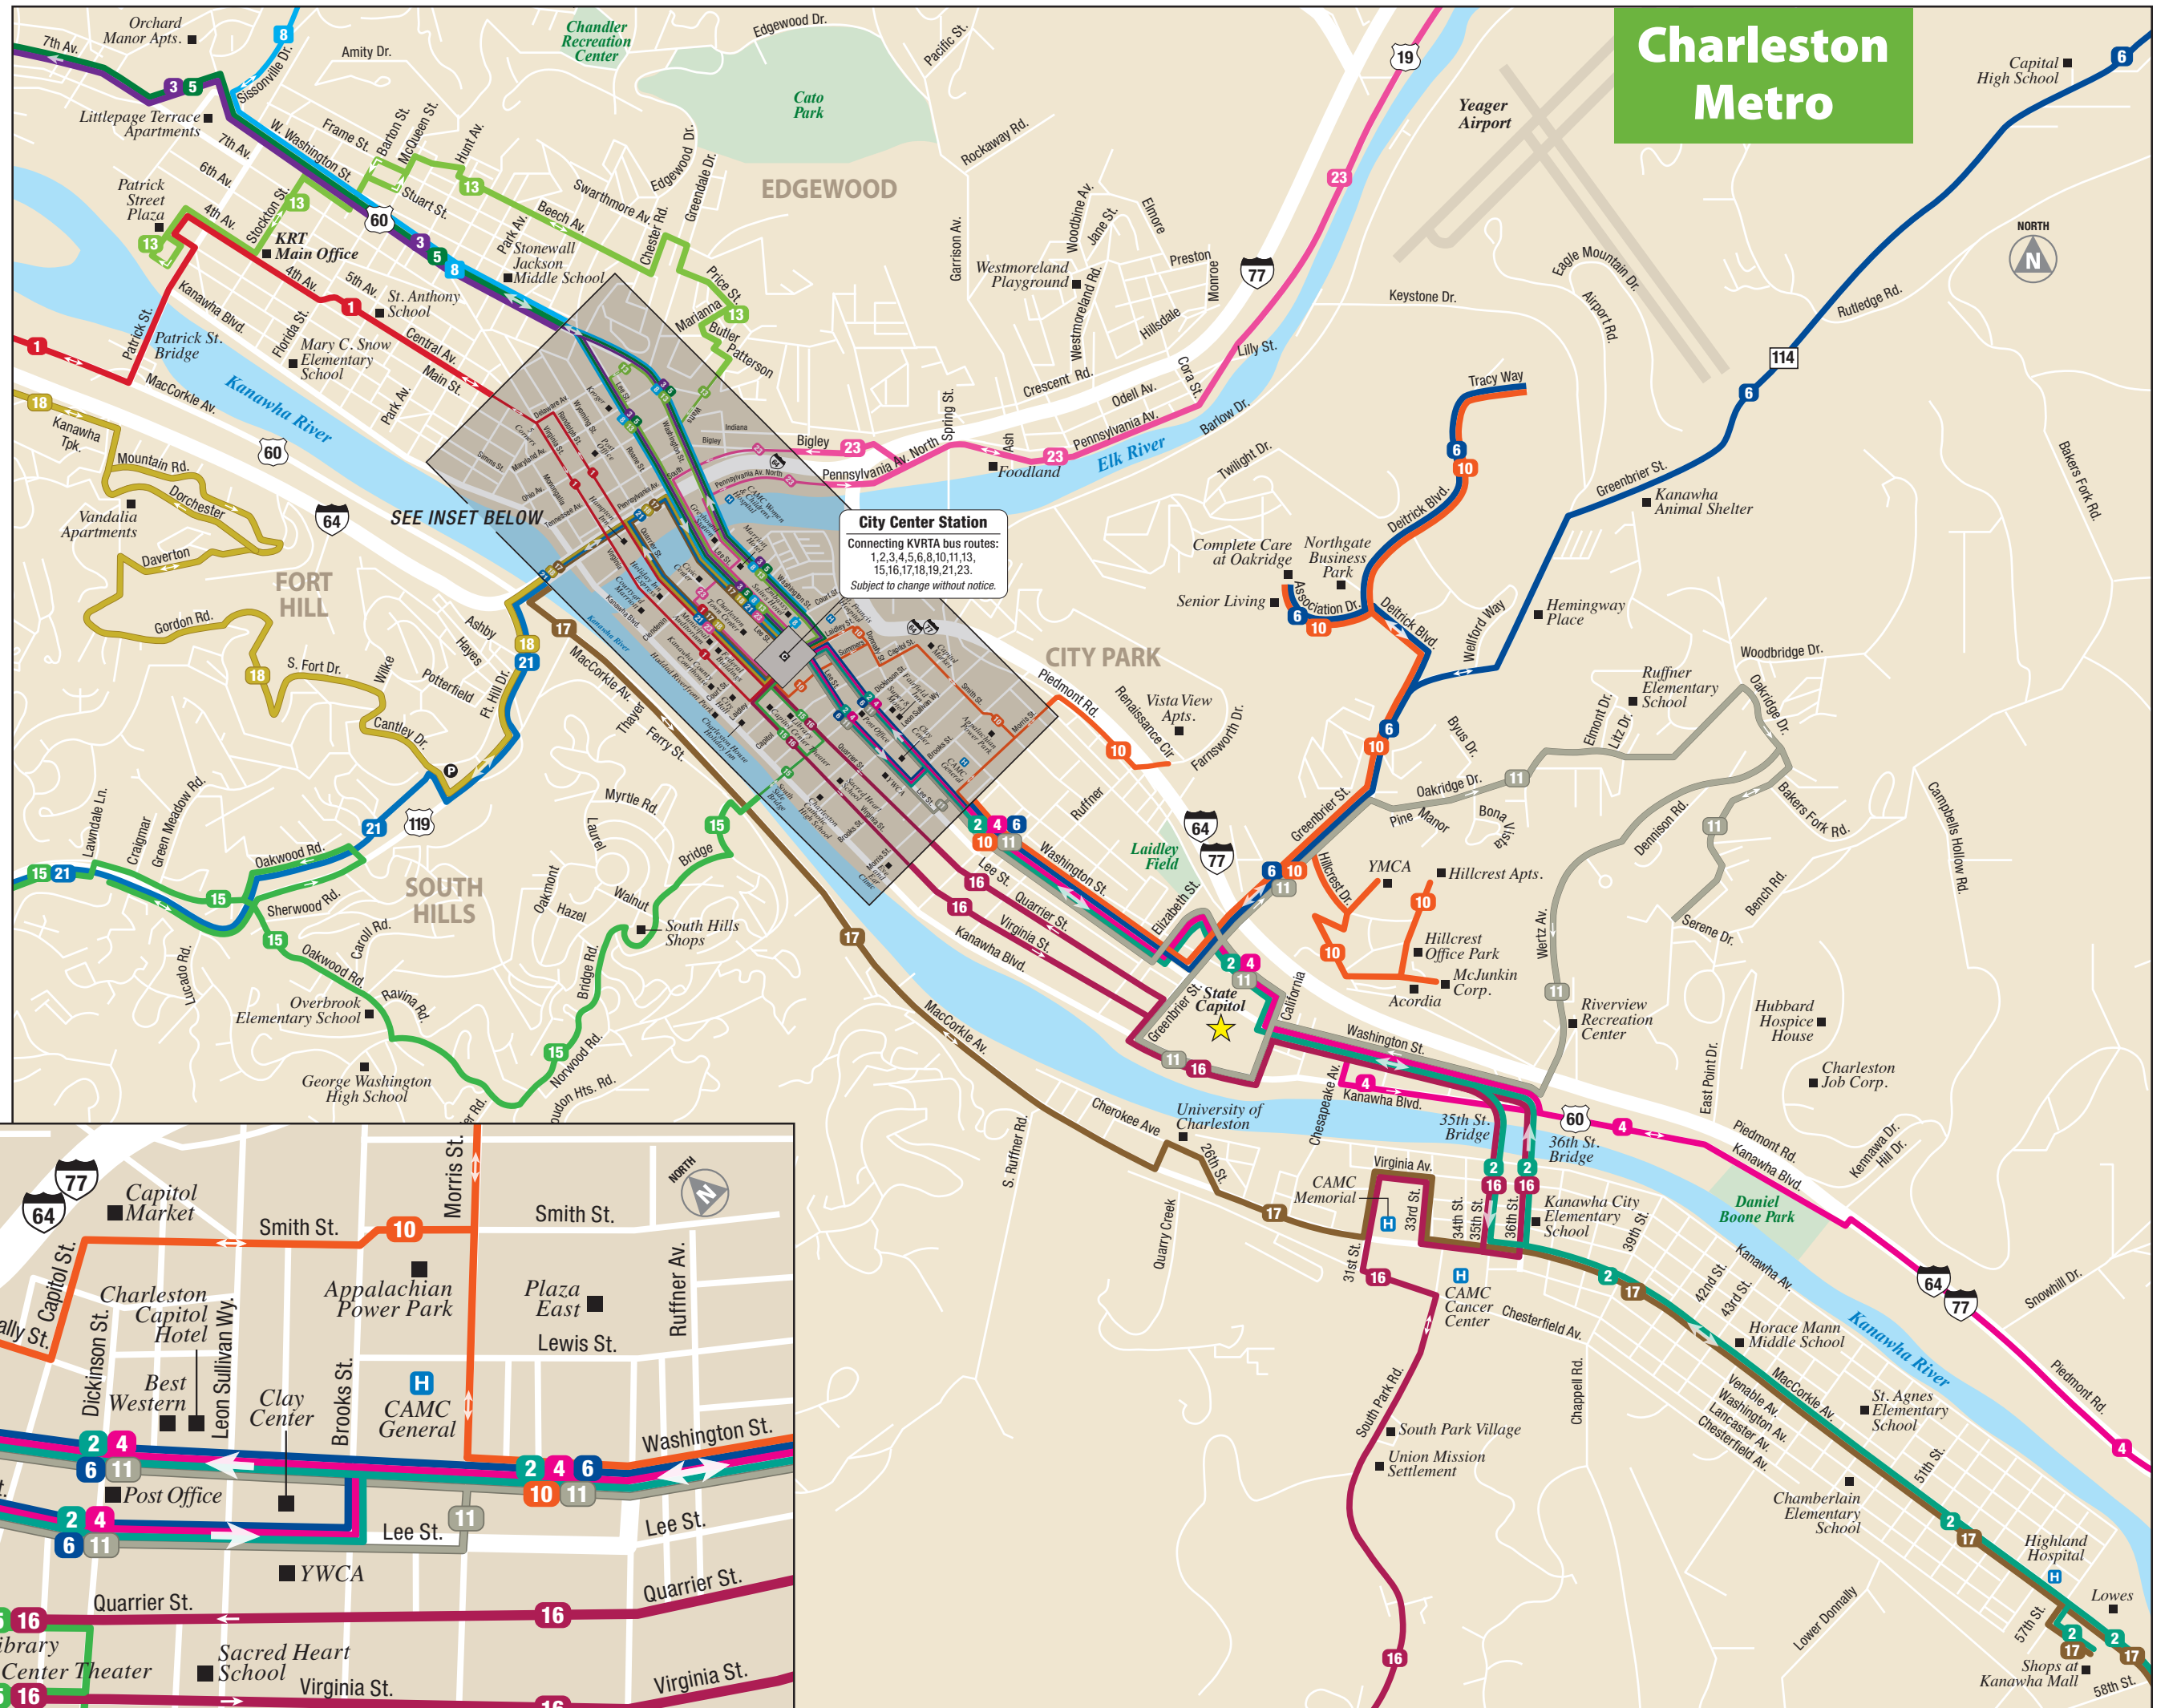

Contact KVRTA

If you have questions, suggestions, or need help planning your route, call KVRTA at (304) 343-7586. Our friendly staff will be happy to help you. Be sure to visit the KVRTA website at www.rideonKRT.com.

Thanks for riding with KRT!

Follow Us: