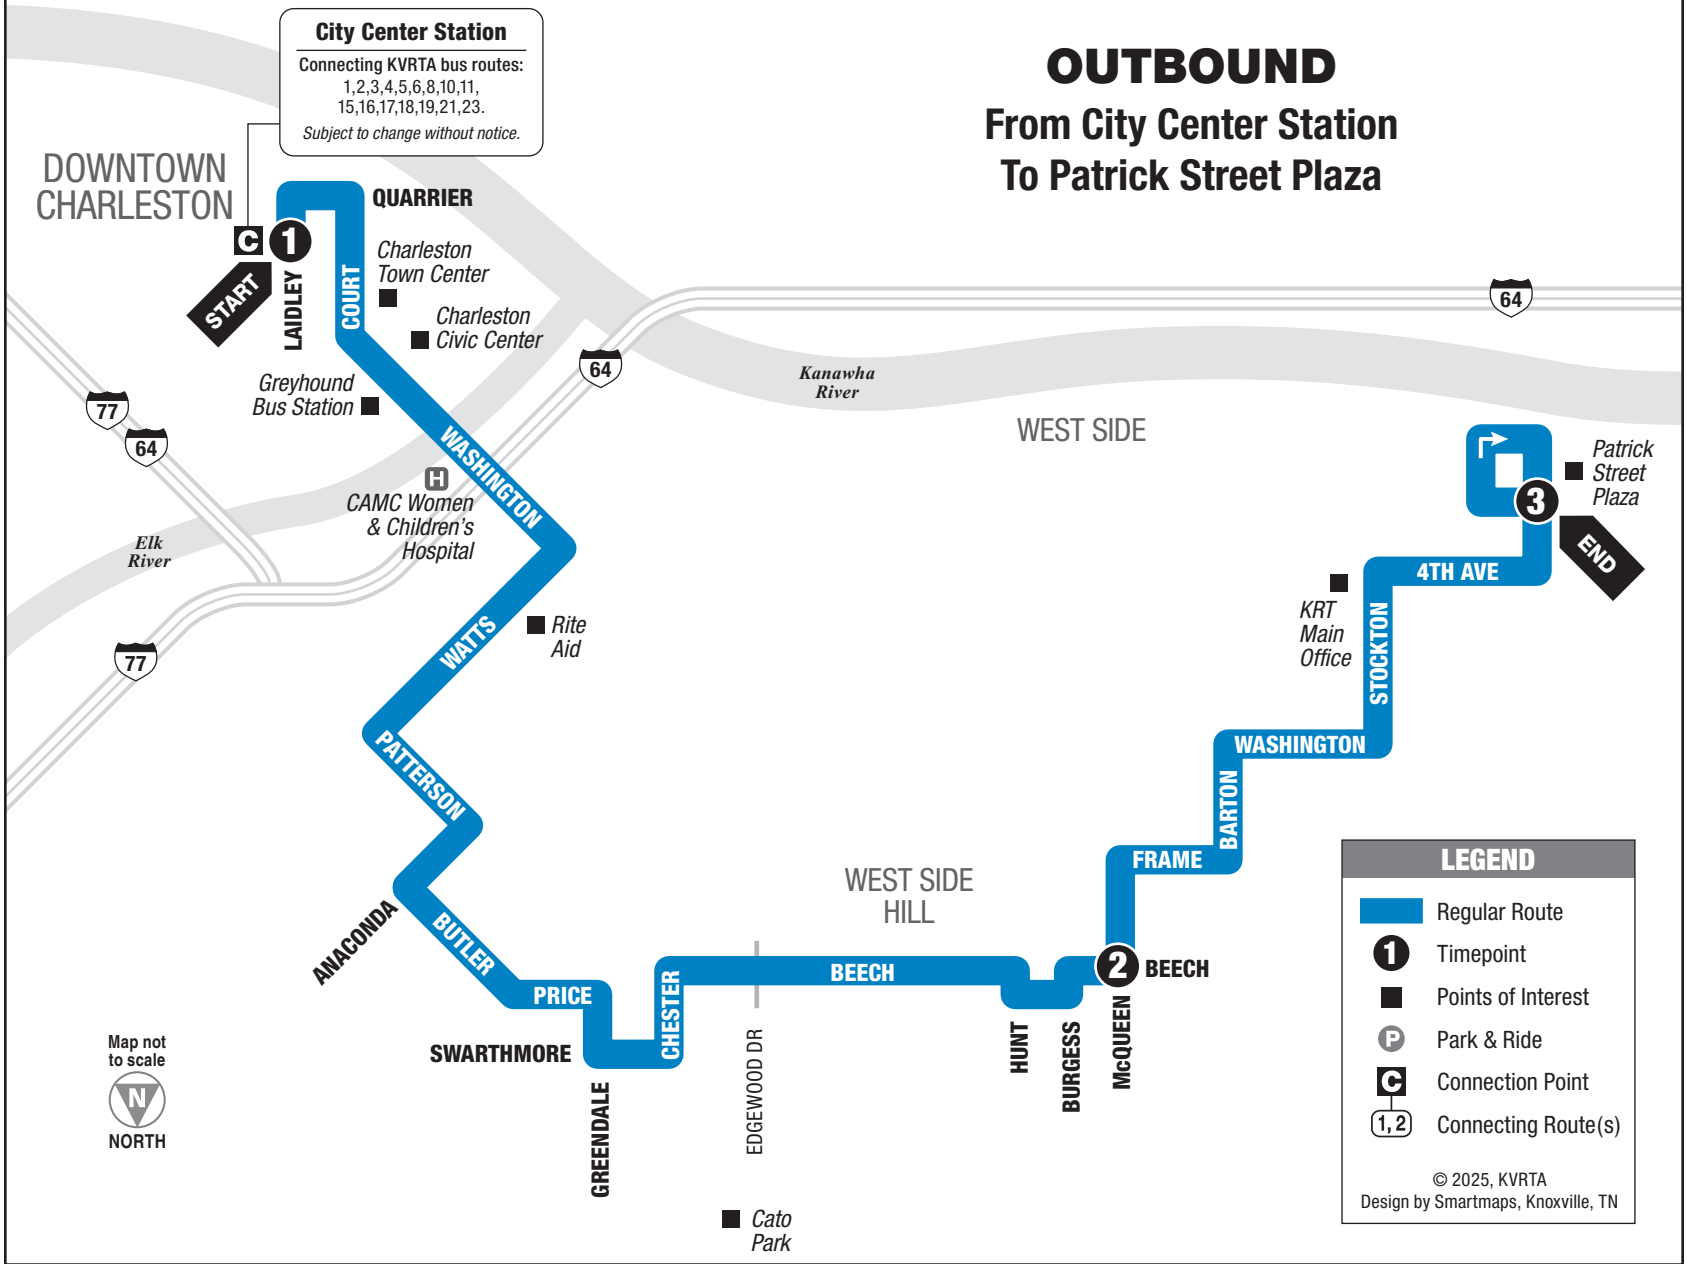

ROUTE 13

BEECH AVENUE

MONDAY – FRIDAY • OUTBOUND FROM CITY CENTER STATION TO PATRICK STREET PLAZA

	1 City Center Station	2 Beech Ave and McQueen Ave	3 Patrick Street Plaza	See other side for trips TO Downtown Charleston
AM	6:45	6:58	7:08	
	8:30	8:43	8:53	
	10:30	10:43	10:53	
PM	4:35	4:48	4:58	
	6:05	6:17	6:27	

1	2	3	4
9:00	9:15	9:40	10:00
10:00	—	10:40	11:00
11:00	11:15	11:40	12:00
12:00	—	12:40	1:00
1:00	1:15	1:40	2:00

For more information call: 343-7586 • www.rideonkrt.com

ROUTE 13

BEECH AVENUE

INBOUND From Patrick Street Plaza To City Center Station

MONDAY – FRIDAY • INBOUND FROM PATRICK STREET PLAZA TO CITY CENTER STATION

	3 Patrick Street Plaza	4 Beech Ave and McQueen Ave	5 City Center Station	See other side for trips FROM Downtown Charleston
AM	5:30 7:15	5:40 7:25	5:56 7:44	
PM	11:00 5:00 6:30	11:10 5:10 6:40	11:29 5:29 6:59	

No Saturday or Holiday Service.

KANAWHA VALLEY REGIONAL
TRANSPORTATION AUTHORITY

ROUTE

13

MONDAY-FRIDAY

Beech Avenue

SERVING:

- West Side Hill from Watts Hill to Barton Street
- KRT Main Office
- Patrick Street Plaza
- Kroger West Side