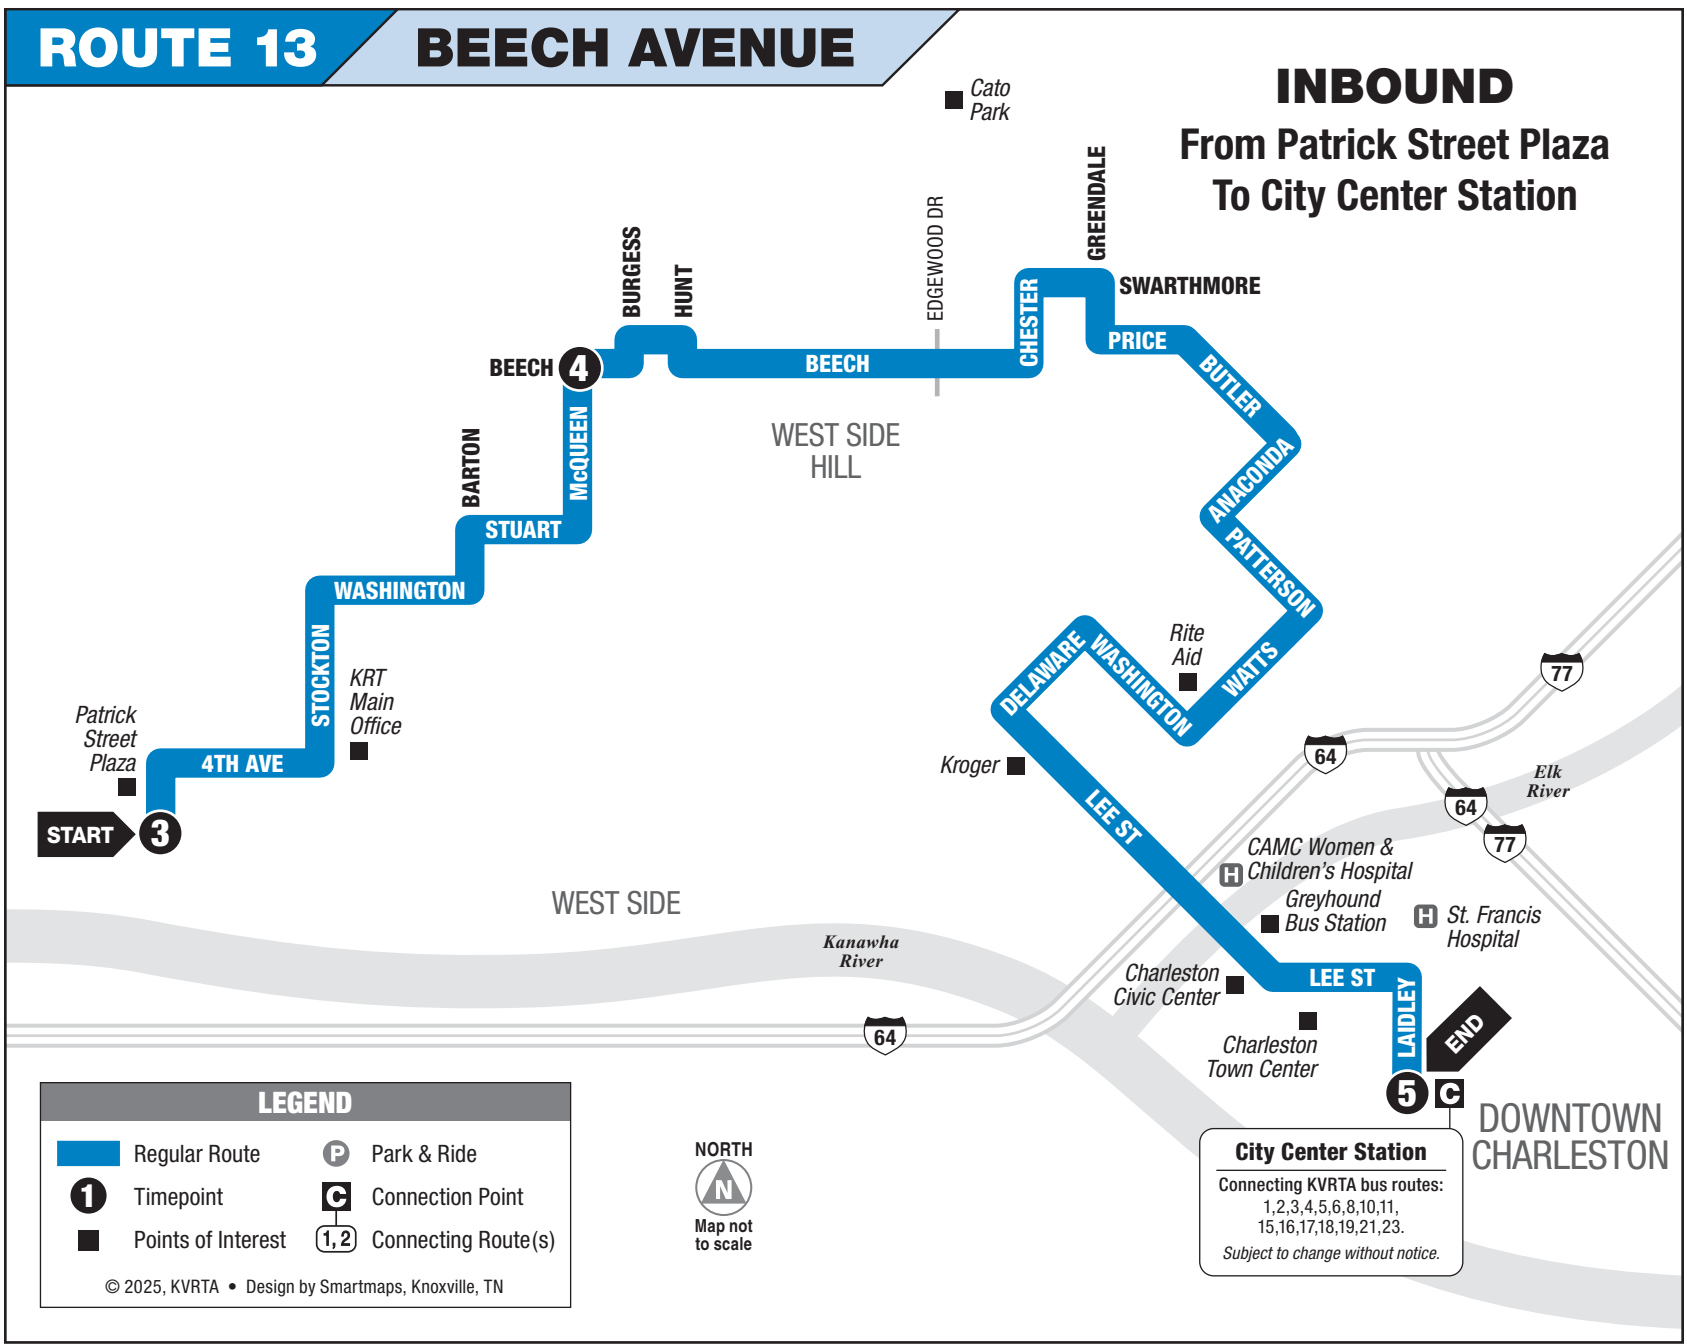

ROUTE 13

BEECH AVENUE

MONDAY – FRIDAY • OUTBOUND FROM CITY CENTER STATION TO PATRICK STREET PLAZA

	1 City Center Station	2 Beech Ave and McQueen Ave	3 Patrick Street Plaza	See other side for trips TO Downtown Charleston
AM	6:45	6:58	7:08	
	8:30	8:43	8:53	
	10:30	10:43	10:53	
PM	4:35	4:48	4:58	
	6:05	6:17	6:27	

C 1,2,3 Connection point. Shows where this bus intersects with connecting routes.

The bus stops at the times listed below the numbered symbol. Light times are A.M.; bold times are P.M.

The timetable shows when the bus stops. Actual times may vary and depend upon traffic and weather conditions.

1	2	3	4
9:00	9:15	9:40	10:00
10:00	—	10:40	11:00
11:00	11:15	11:40	12:00
12:00	—	12:40	1:00
1:00	1:15	1:40	2:00

For more information call: 343-7586 • www.rideonkrt.com

ROUTE 13

BEECH AVENUE

INBOUND From Patrick Street Plaza To City Center Station

MONDAY – FRIDAY • INBOUND FROM PATRICK STREET PLAZA TO CITY CENTER STATION

	3 Patrick Street Plaza	4 Beech Ave and McQueen Ave	5 City Center Station	See other side for trips FROM Downtown Charleston
AM	5:30 7:15	5:40 7:25	5:56 7:44	
PM	11:00 5:00 6:30	11:10 5:10 6:40	11:29 5:29 6:59	