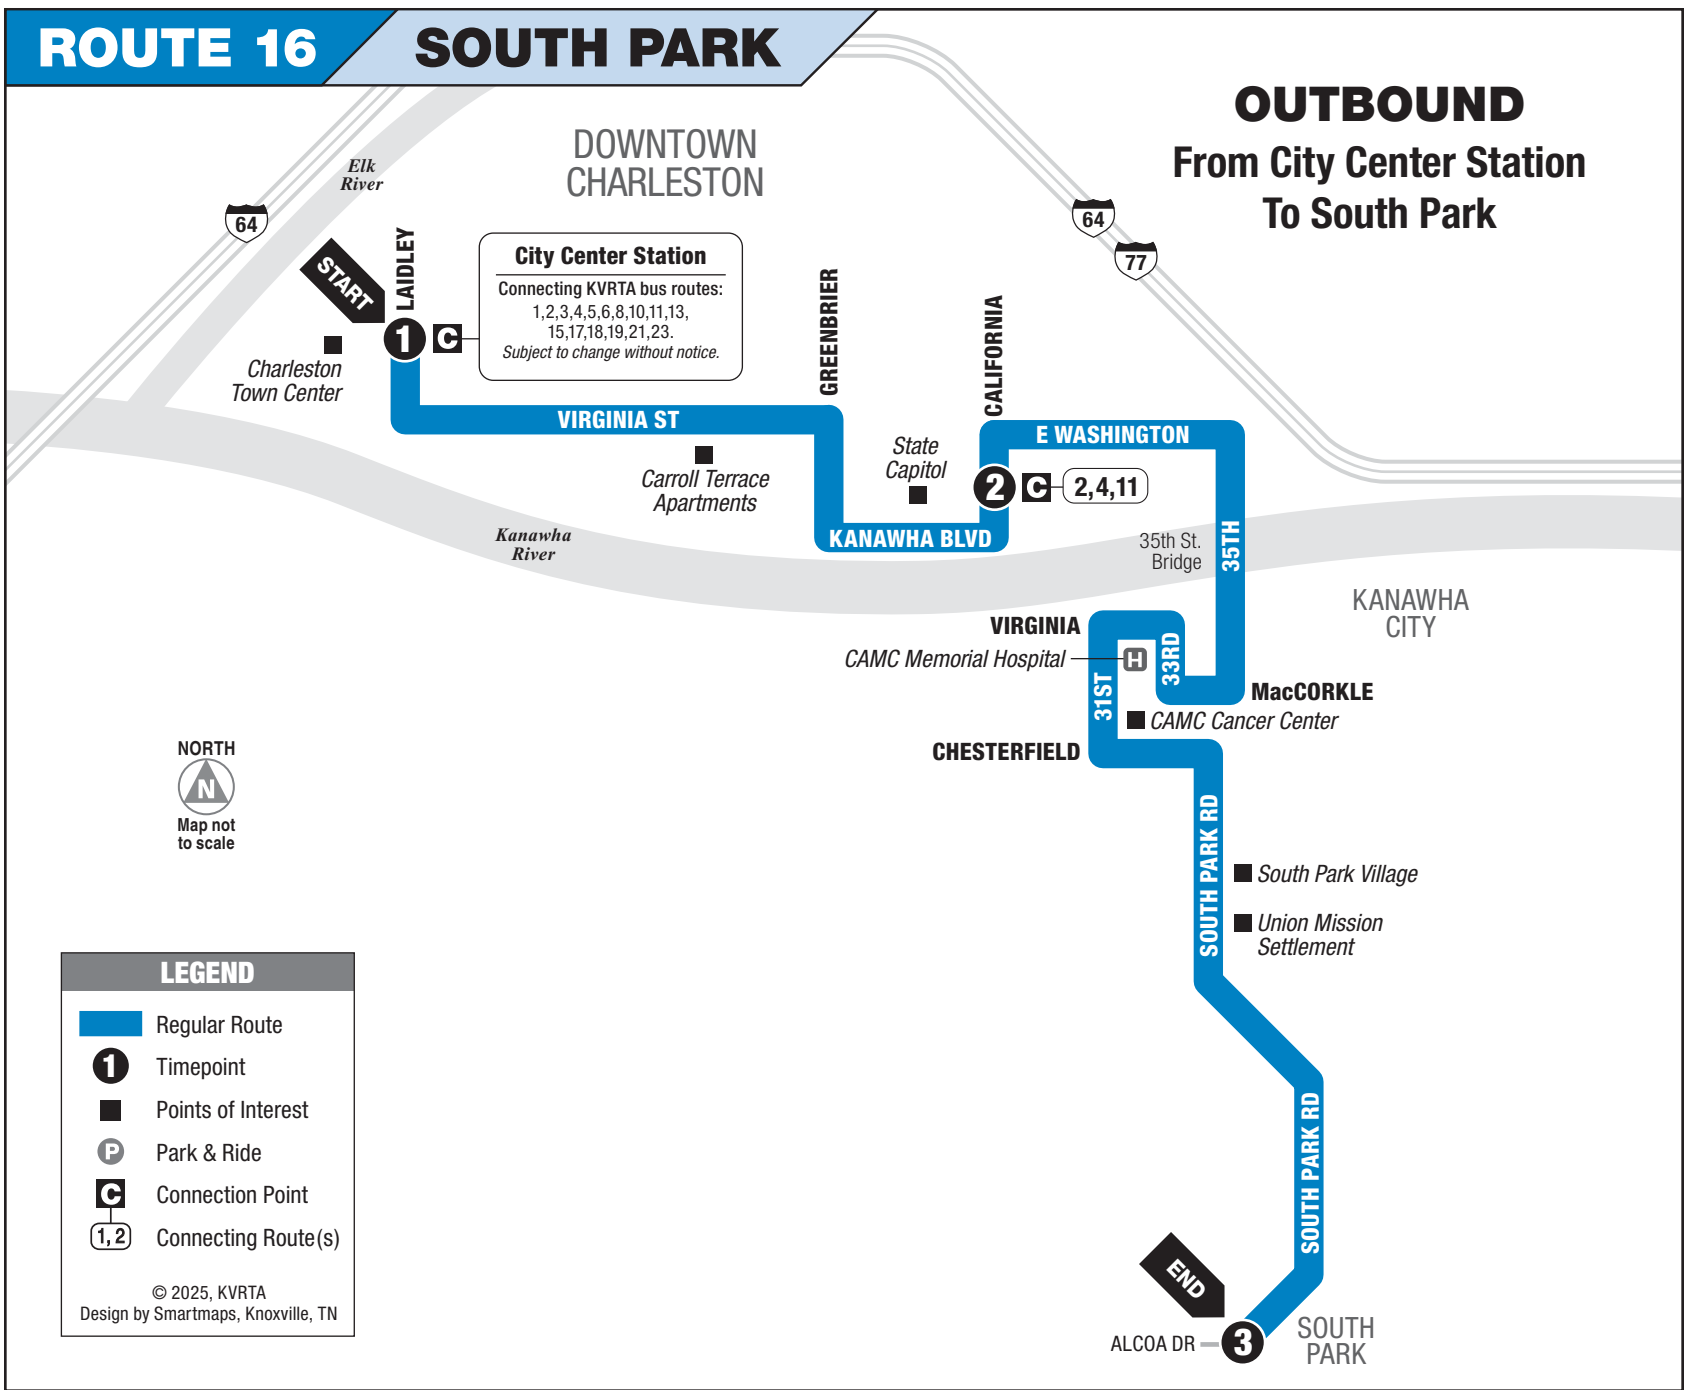

ROUTE 16

SOUTH PARK

OUTBOUND From City Center Station To South Park

MONDAY – FRIDAY • OUTBOUND FROM CITY CENTER STATION TO SOUTH PARK

	1 City Center Station	2 Capitol Complex	3 South Park Rd at Alcoa Dr	See other side for trips TO Downtown Charleston
AM	6:00 7:30	6:10 7:40	6:20 7:50	
PM	1:15 4:30 6:30	1:25 4:40 6:40	1:35 4:50 6:50	

For more information call: 343-7586 • www.rideonkrt.com

ROUTE 16

SOUTH PARK

INBOUND From South Park To City Center Station

LEGEND

- █ Regular Route
- 1** Timepoint
- Points of Interest
- P** Park & Ride
- C** Connection Point
- 1,2** Connecting Route(s)

	3 South Park Rd at Alcoa Dr	4 Capitol Complex	5 City Center Station	<i>See other side for trips FROM Downtown Charleston</i>
AM	6:20 7:50	6:30 8:00	6:40 8:10	
PM	1:40 5:00 6:50	1:50 5:10 7:00	2:00 5:20 7:10	

No Saturday or Holiday Service.

KANAWHA VALLEY REGIONAL
TRANSPORTATION AUTHORITY

ROUTE

16

MONDAY-FRIDAY

South Park

SERVING:

- Carroll Terrace Apartments
- Capitol Complex
- 35th Street Bridge
- CAMC Memorial Hospital
- South Park Apartments