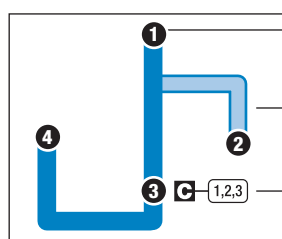

INSTRUCTIONS

1	2	3	4
9:00	9:15	9:40	10:00
10:00	—	10:40	11:00
11:00	11:15	11:40	12:00
12:00	—	12:40	1:00
1:00	1:15	1:40	2:00

- **1** The bus stops at this location at listed times. Look for the column of times below the matching symbol in the schedule.
- Only certain trips operate along this portion of the route. See the schedule for trips that provide service here.
- **C** 1,2,3 Connection point. Shows where this bus intersects with connecting routes.
- The bus stops at the times listed below the numbered symbol. Light times are A.M.; bold times are P.M.
- The timetable shows when the bus stops. Actual times may vary and depend upon traffic and weather conditions.

For more information call: 343-7586 • www.rideonkrt.com