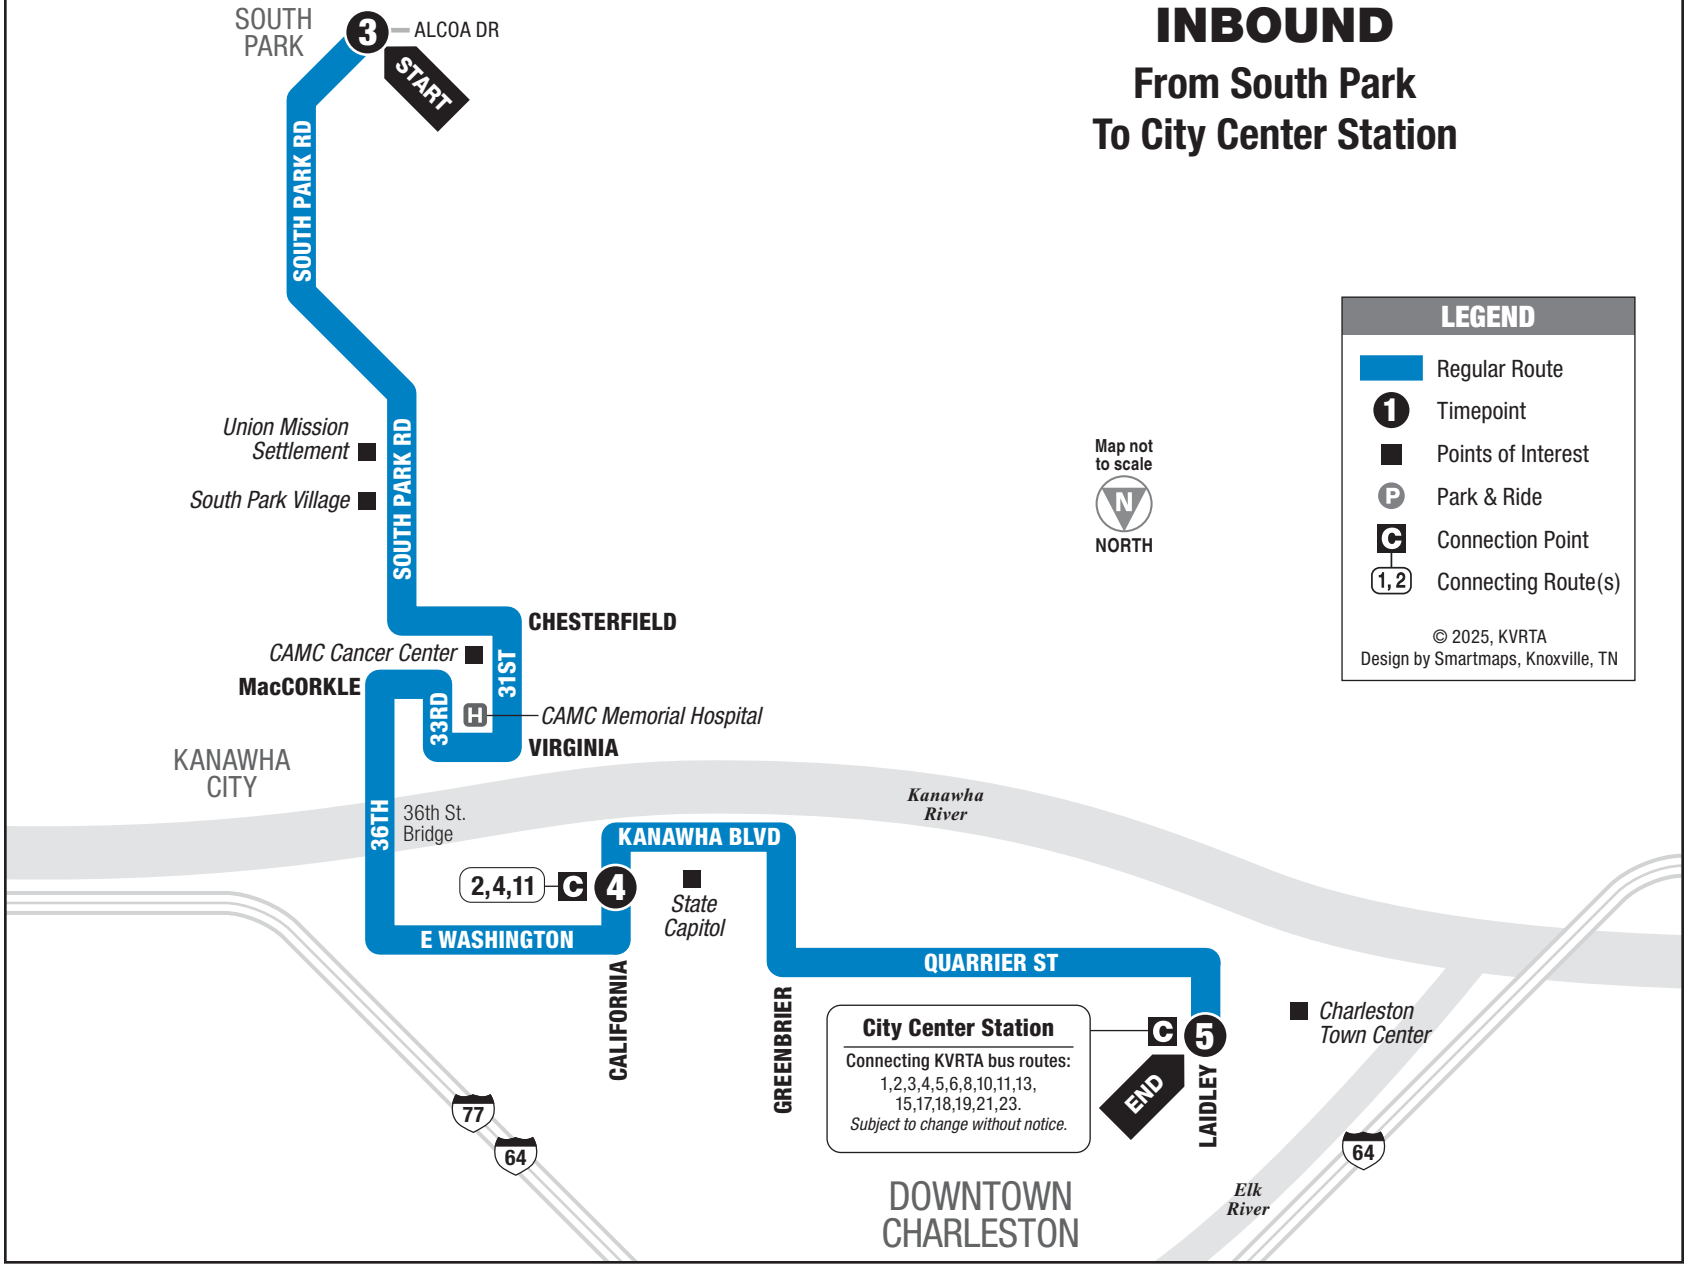

INSTRUCTIONS

1	2	3	4
9:00	9:15	9:40	10:00
10:00	—	10:40	11:00
11:00	11:15	11:40	12:00
12:00	—	12:40	1:00
1:00	1:15	1:40	2:00

- 1** The bus stops at this location at listed times. Look for the column of times below the matching symbol in the schedule.
- Only certain trips operate along this portion of the route. See the schedule for trips that provide service here.
- C** 1,2,3 Connection point. Shows where this bus intersects with connecting routes.
- The bus stops at the times listed below the numbered symbol. Light times are A.M.; bold times are P.M.
- The timetable shows when the bus stops. Actual times may vary and depend upon traffic and weather conditions.

For more information call: 343-7586 • www.rideonkrt.com

ROUTE 16

SOUTH PARK

INBOUND From South Park To City Center Station

LEGEND

- █ Regular Route
- 1** Timepoint
- Points of Interest
- P** Park & Ride
- C** Connection Point
- 1,2** Connecting Route(s)

	3 South Park Rd at Alcoa Dr	4 Capitol Complex	5 City Center Station	<i>See other side for trips FROM Downtown Charleston</i>
AM	6:20 7:50	6:30 8:00	6:40 8:10	
PM	1:40 5:00 6:50	1:50 5:10 7:00	2:00 5:20 7:10	

No Saturday or Holiday Service.

KANAWHA VALLEY REGIONAL
TRANSPORTATION AUTHORITY

ROUTE

16

MONDAY-FRIDAY

South Park

SERVING:

- Carroll Terrace Apartments
- Capitol Complex
- 35th Street Bridge
- CAMC Memorial Hospital
- South Park Apartments