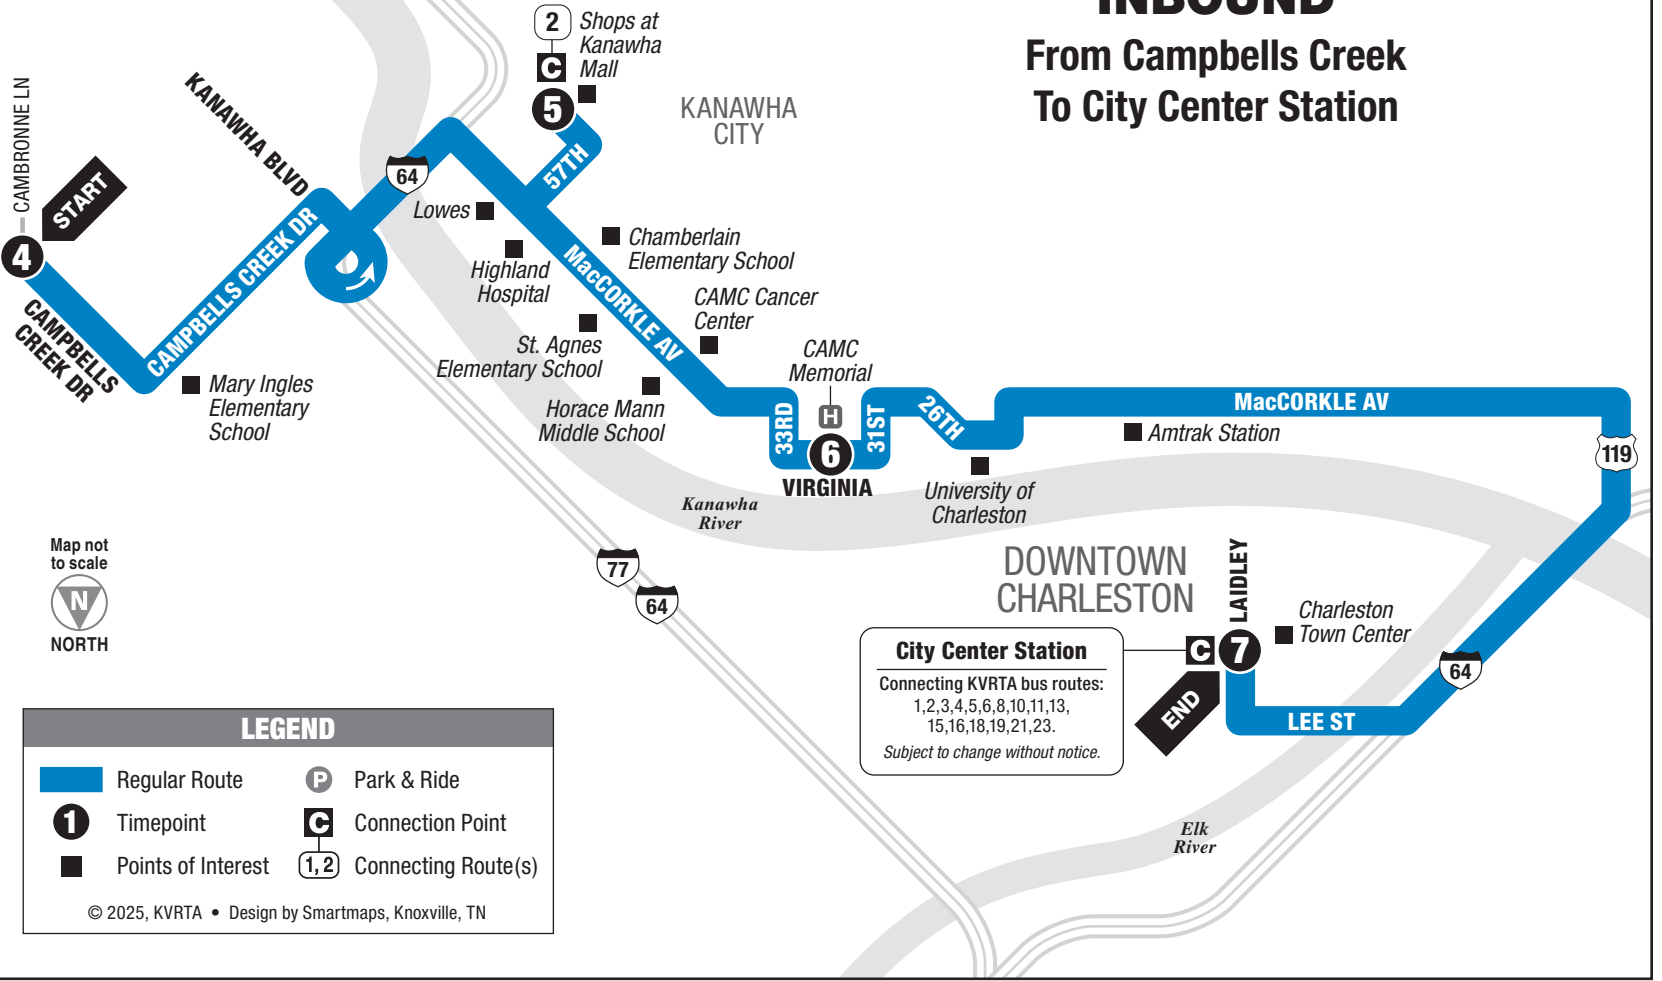

INSTRUCTIONS

1	2	3	4
9:00	9:15	9:40	10:00
10:00	—	10:40	11:00
11:00	11:15	11:40	12:00
12:00	—	12:40	1:00
1:00	1:15	1:40	2:00

- 1** The bus stops at this location at listed times. Look for the column of times below the matching symbol in the schedule.
- Only certain trips operate along this portion of the route. See the schedule for trips that provide service here.
- C** 1,2,3 Connection point. Shows where this bus intersects with connecting routes.
- The bus stops at the times listed below the numbered symbol.** Light times are A.M.; bold times are P.M.
- The timetable shows when the bus stops.** Actual times may vary and depend upon traffic and weather conditions.

For more information call: 343-7586 • www.rideonkrt.com

ROUTE 17

SOUTH SIDE

INBOUND From Campbells Creek To City Center Station

MONDAY – FRIDAY • INBOUND FROM CAMPBELLS CREEK TO CITY CENTER STATION

	4 Campbells Creek Dr at Cambronne Ln	5 Shops at Kanawha Mall	6 CAMC Memorial	7 City Center Station	See other side for trips FROM Downtown Charleston
AM	6:00	6:20	6:30	6:40	
	—	7:30	7:40	7:50	
	—	8:30	8:40	8:50	
	—	9:30	9:40	9:50	
	—	10:30	10:40	10:50	
PM	12:50	1:10	1:20	1:30	
	—	2:30	2:40	2:50	
	—	3:30	3:40	3:50	
	—	4:30	4:40	4:50	
	6:10	6:30	6:40	6:50	
	—	7:30	7:40	7:50	

SATURDAY • INBOUND FROM CAMPBELLS CREEK TO CITY CENTER STATION

	4 Campbells Creek Dr at Cambronne Ln	5 Shops at Kanawha Mall	6 CAMC Memorial	7 City Center Station	See other side for trips FROM Downtown Charleston
AM	—	6:30	6:40	6:50	
	—	7:30	7:40	7:50	
	—	8:30	8:40	8:50	
	—	9:30	9:40	9:50	
	—	10:30	10:40	10:50	
PM	—	11:30	11:40	11:50	
	—	12:30	12:40	12:50	
	—	1:30	1:40	1:50	
	—	2:30	2:40	2:50	
	—	3:30	3:40	3:50	
	—	4:30	4:40	4:50	
	—	5:30	5:40	5:50	
	—	6:30	6:40	6:50	
	—	7:30	7:40	7:50	

No service to Campbells Creek Dr on Saturday.

No Holiday Service.

ROUTE

17

MONDAY-SATURDAY

South Side

SERVING:

- South Side Bridge
- University of Charleston
- CAMC Memorial Division
- Kanawha City
- Shops at Kanawha Mall
- Campbells Creek Drive