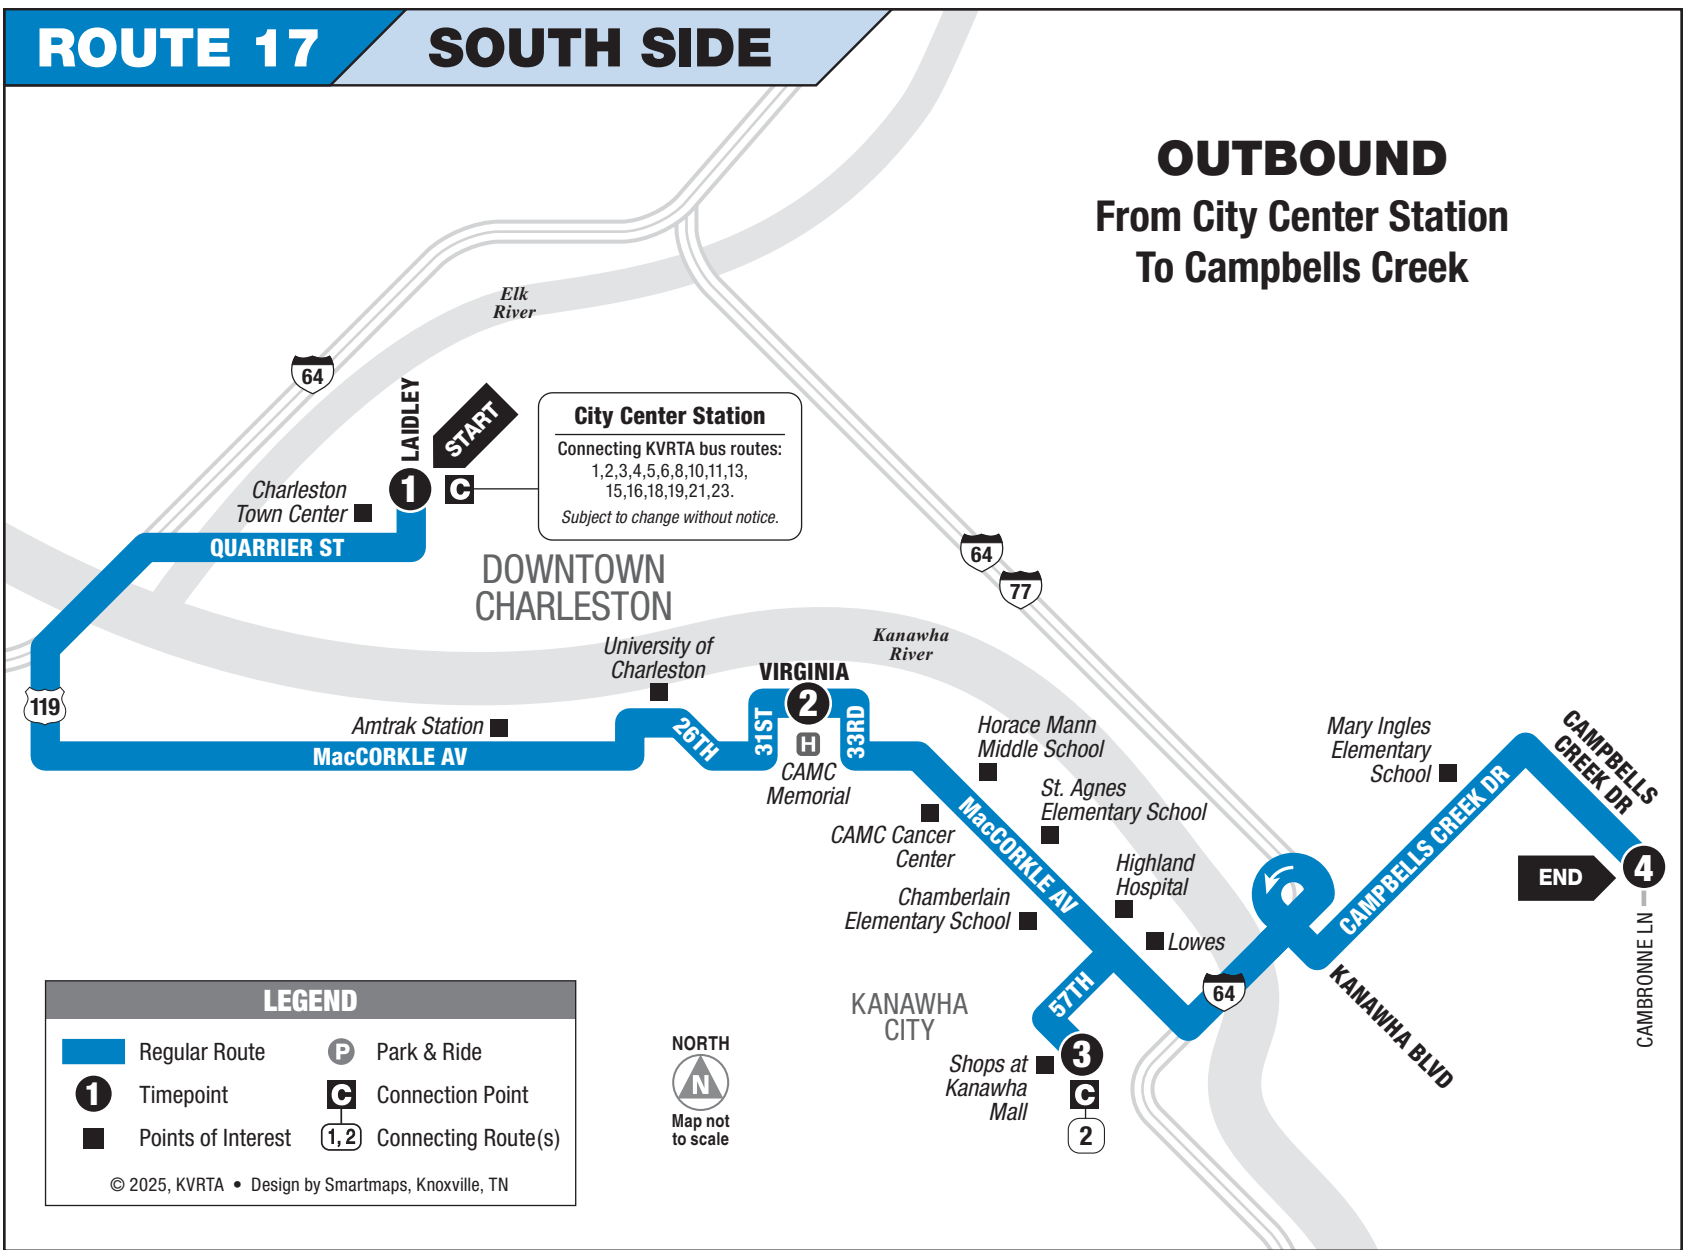

ROUTE 17

SOUTH SIDE

OUTBOUND From City Center Station To Campbells Creek

MONDAY – FRIDAY • OUTBOUND FROM CITY CENTER STATION TO CAMPBELLS CREEK

	1 City Center Station	2 CAMC Memorial	3 Shops at Kanawha Mall	4 Campbells Creek Dr at Cambronne Ln	See other side for trips TO Downtown Charleston
AM	5:20	5:30	5:40	6:00	
	7:00	7:10	7:20	—	
	8:00	8:10	8:20	—	
	9:00	9:10	9:20	—	
	10:00	10:10	10:20	—	
PM	11:00	11:10	11:20	—	
	12:00	12:10	12:20	12:40	
	2:00	2:10	2:20	—	
	3:00	3:10	3:20	—	
	4:00	4:10	4:20	—	
	5:30	5:40	5:50	6:10	
	7:00	7:10	7:20	—	

SATURDAY • OUTBOUND FROM CITY CENTER STATION TO CAMPBELLS CREEK

	1 City Center Station	2 CAMC Memorial	3 Shops at Kanawha Mall	4 Campbells Creek Dr at Cambronne Ln	See other side for trips TO Downtown Charleston
AM	6:00	6:10	6:20	—	
	7:00	7:10	7:20	—	
	8:00	8:10	8:20	—	
	9:00	9:10	9:20	—	
	10:00	10:10	10:20	—	
PM	11:00	11:10	11:20	—	
	12:00	12:10	12:20	—	
	1:00	1:10	1:20	—	
	2:00	2:10	2:20	—	
	3:00	3:10	3:20	—	
	4:00	4:10	4:20	—	
	5:00	5:10	5:20	—	
6:00	6:10	6:20	—		
	7:00	7:10	7:20	—	

For more information call: 343-7586 • www.rideonkrt.com

ROUTE 17

SOUTH SIDE

INBOUND From Campbells Creek To City Center Station

MONDAY – FRIDAY • INBOUND FROM CAMPBELLS CREEK TO CITY CENTER STATION

	4 Campbells Creek Dr at Cambronne Ln	5 Shops at Kanawha Mall	6 CAMC Memorial	7 City Center Station	See other side for trips FROM Downtown Charleston
AM	6:00	6:20	6:30	6:40	
	—	7:30	7:40	7:50	
	—	8:30	8:40	8:50	
	—	9:30	9:40	9:50	
	—	10:30	10:40	10:50	
PM	12:50	1:10	1:20	1:30	
	—	2:30	2:40	2:50	
	—	3:30	3:40	3:50	
	—	4:30	4:40	4:50	
	6:10	6:30	6:40	6:50	
	—	7:30	7:40	7:50	

No service to Campbells Creek Dr on Saturday.

No Holiday Service.

ROUTE

17

MONDAY-SATURDAY

South Side

SERVING:

- South Side Bridge
- University of Charleston
- CAMC Memorial Division
- Kanawha City
- Shops at Kanawha Mall
- Campbells Creek Drive