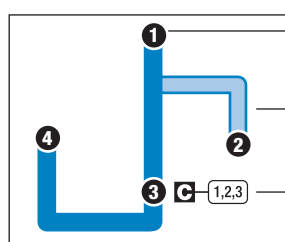

INSTRUCTIONS

1	2	3	4
9:00	9:15	9:40	10:00
10:00	—	10:40	11:00
11:00	11:15	11:40	12:00
12:00	—	12:40	1:00
1:00	1:15	1:40	2:00

- **1** The bus stops at this location at listed times. Look for the column of times below the matching symbol in the schedule.
- **—** Only certain trips operate along this portion of the route. See the schedule for trips that provide service here.
- **C** 1,2,3 Connection point. Shows where this bus intersects with connecting routes.
- **The bus stops at the times listed below the numbered symbol.** Light times are A.M.; bold times are P.M.
- **The timetable shows when the bus stops.** Actual times may vary and depend upon traffic and weather conditions.

For more information call: 343-7586 • www.rideonkrt.com