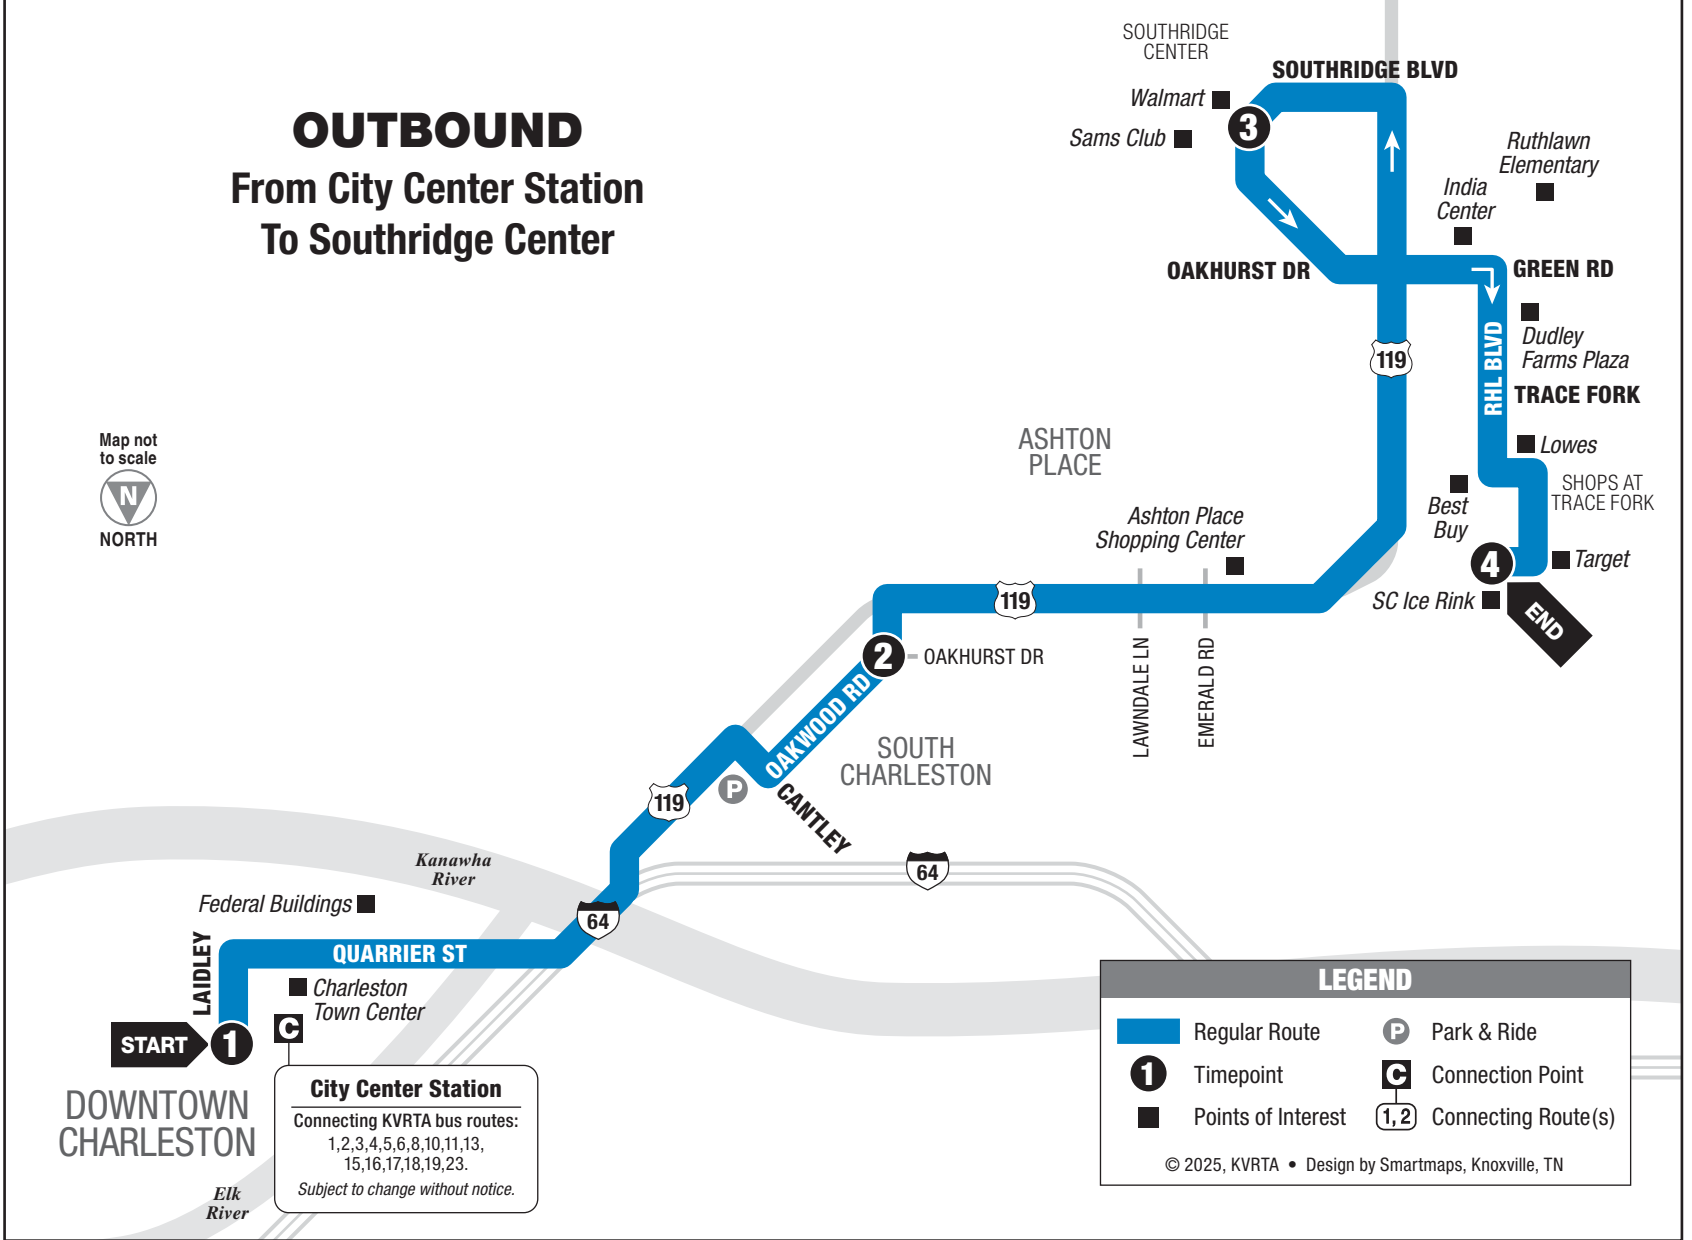

ROUTE 21 SOUTHRIDGE / TRACE FORK / DUDLEY FARMS

OUTBOUND From City Center Station To Southridge Center

MONDAY – SATURDAY • OUTBOUND FROM CITY CENTER STATION TO SOUTHRIDGE CENTER

	1 City Center Station	2 Oakwood Rd at Oakhurst Dr	3 Walmart/ Southridge Center	4 Trace Fork (Ice Rink)	See other side for trips TO Downtown Charleston
AM	5:00	5:08	5:18	5:28	
	6:00	6:08	6:18	6:28	
	7:00	7:08	7:18	7:28	
	8:00	8:08	8:18	8:28	
	9:00	9:08	9:18	9:28	
	10:00	10:08	10:18	10:28	
PM	11:00	11:08	11:18	11:28	
	12:00	12:08	12:18	12:28	
	1:00	1:08	1:18	1:28	
	2:00	2:08	2:18	2:28	
	3:00	3:08	3:18	3:28	
	4:00	4:08	4:18	4:28	
	5:00	5:08	5:18	5:28	
	6:00	6:08	6:18	6:28	
	7:00	7:08	7:18	7:28	
	8:00	8:08	8:18	8:28	
	9:00	9:08	9:18	9:28	
10:00	10:08	10:18	10:28		
11:00	11:08	11:18	11:28		

HOLIDAY • OUTBOUND FROM CITY CENTER STATION TO SOUTHRIDGE CENTER

	1 City Center Station	2 Oakwood Rd at Oakhurst Dr	3 Walmart/ Southridge Center	4 Trace Fork (Ice Rink)	See other side for trips TO Downtown Charleston
AM	9:00	9:14	9:36	9:45	
	11:00	11:14	11:38	11:46	
PM	1:00	1:14	1:36	1:44	
	3:00	3:14	3:36	3:44	
	5:00	5:15	5:39	5:47	
	7:00	7:15	7:38	7:47	
	9:00	9:14	9:36	9:44	
11:00	11:14	11:36	11:44		

HOLIDAY • INBOUND FROM SOUTHRIDGE CENTER TO CITY CENTER STATION

	4 Trace Fork (Ice Rink)	2 Oakwood Rd at Oakhurst Dr	1 City Center Station	See other side for trips FROM Downtown Charleston
AM	10:00	10:19	10:33	
	12:00	12:20	12:35	
PM	2:00	2:20	2:35	
	4:00	4:20	4:35	
	6:00	6:20	6:35	
	8:00	8:19	8:33	
AM	10:00	10:20	10:35	
	12:00	12:20	12:35	

KANAWHA VALLEY REGIONAL
TRANSPORTATION AUTHORITY

ROUTE

21

MONDAY-SATURDAY

**Southridge /
Trace Fork /
Dudley Farms**

SERVING:

- Oakwood Road
- Davis Creek
- South Central Regional Jail
- Trace Fork Plaza
- Dudley Farms Plaza
- Southridge Shopping Center