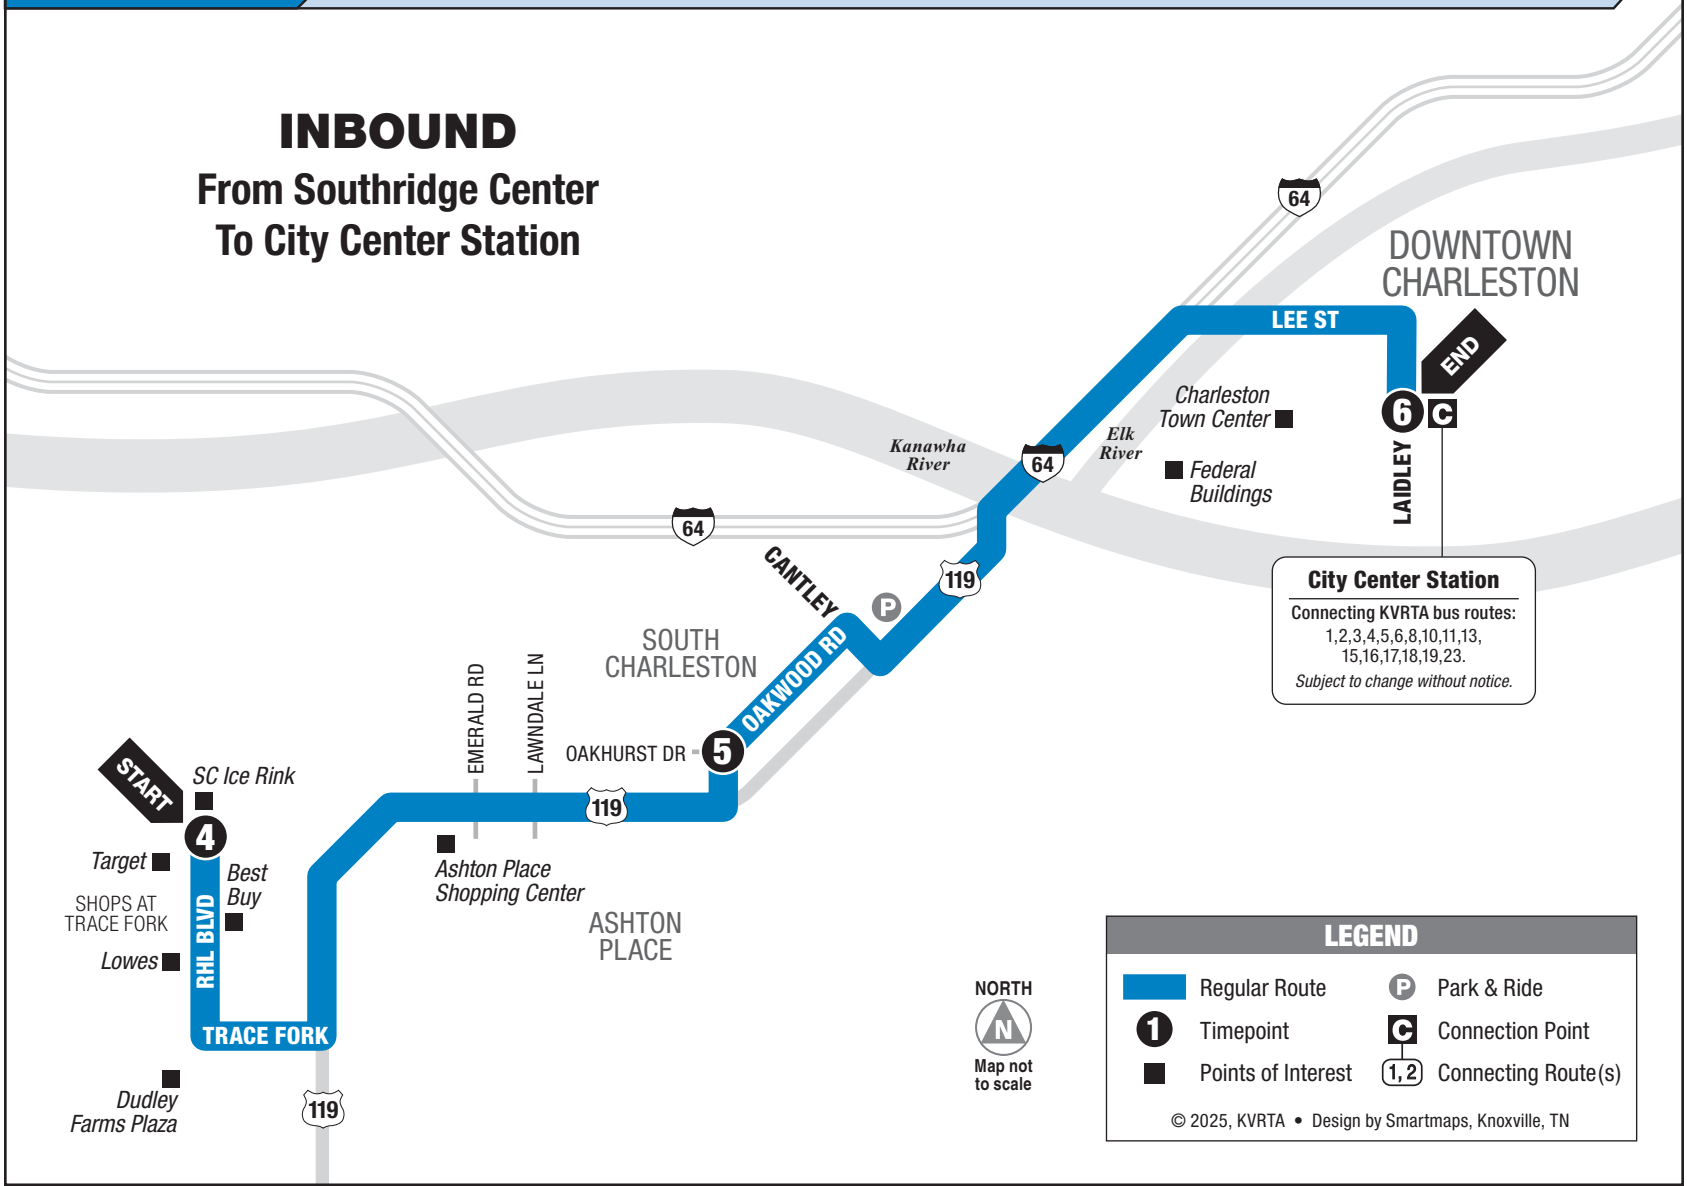

ROUTE 21 SOUTHRIDGE / TRACE FORK / DUDLEY FARMS

INBOUND From Southridge Center To City Center Station

MONDAY – SATURDAY • INBOUND FROM SOUTHRIDGE CENTER TO CITY CENTER STATION

	4 Trace Fork (Ice Rink)	2 Oakwood Rd at Oakhurst Dr	1 City Center Station	See other side for trips FROM Downtown Charleston
AM	5:30	5:40	5:50	
	6:30	6:40	6:50	
	7:30	7:40	7:50	
	8:30	8:40	8:50	
	9:30	9:40	9:50	
	10:30	10:40	10:50	
	11:30	11:40	11:50	
PM	12:30	12:40	12:50	
	1:30	1:40	1:50	
	2:30	2:40	2:50	
	3:30	3:40	3:50	
	4:30	4:40	4:50	
	5:30	5:40	5:50	
	6:30	6:40	6:50	
	7:30	7:40	7:50	
	8:30	8:40	8:50	
	9:30	9:40	9:50	
	10:30	10:40	10:50	
	11:30	11:40	11:50	

HOLIDAY • INBOUND FROM SOUTHRIDGE CENTER TO CITY CENTER STATION

	4 Trace Fork (Ice Rink)	2 Oakwood Rd at Oakhurst Dr	1 City Center Station	See other side for trips FROM Downtown Charleston
AM	10:00	10:19	10:33	
	12:00	12:20	12:35	
PM	2:00	2:20	2:35	
	4:00	4:20	4:35	
	6:00	6:20	6:35	
	8:00	8:19	8:33	
AM	10:00	10:20	10:35	
	12:00	12:20	12:35	

KANAWHA VALLEY REGIONAL
TRANSPORTATION AUTHORITY

ROUTE

21

MONDAY-SATURDAY

**Southridge /
Trace Fork /
Dudley Farms**

SERVING:

- Oakwood Road
- Davis Creek
- South Central Regional Jail
- Trace Fork Plaza
- Dudley Farms Plaza
- Southridge Shopping Center

Effective
2.2025