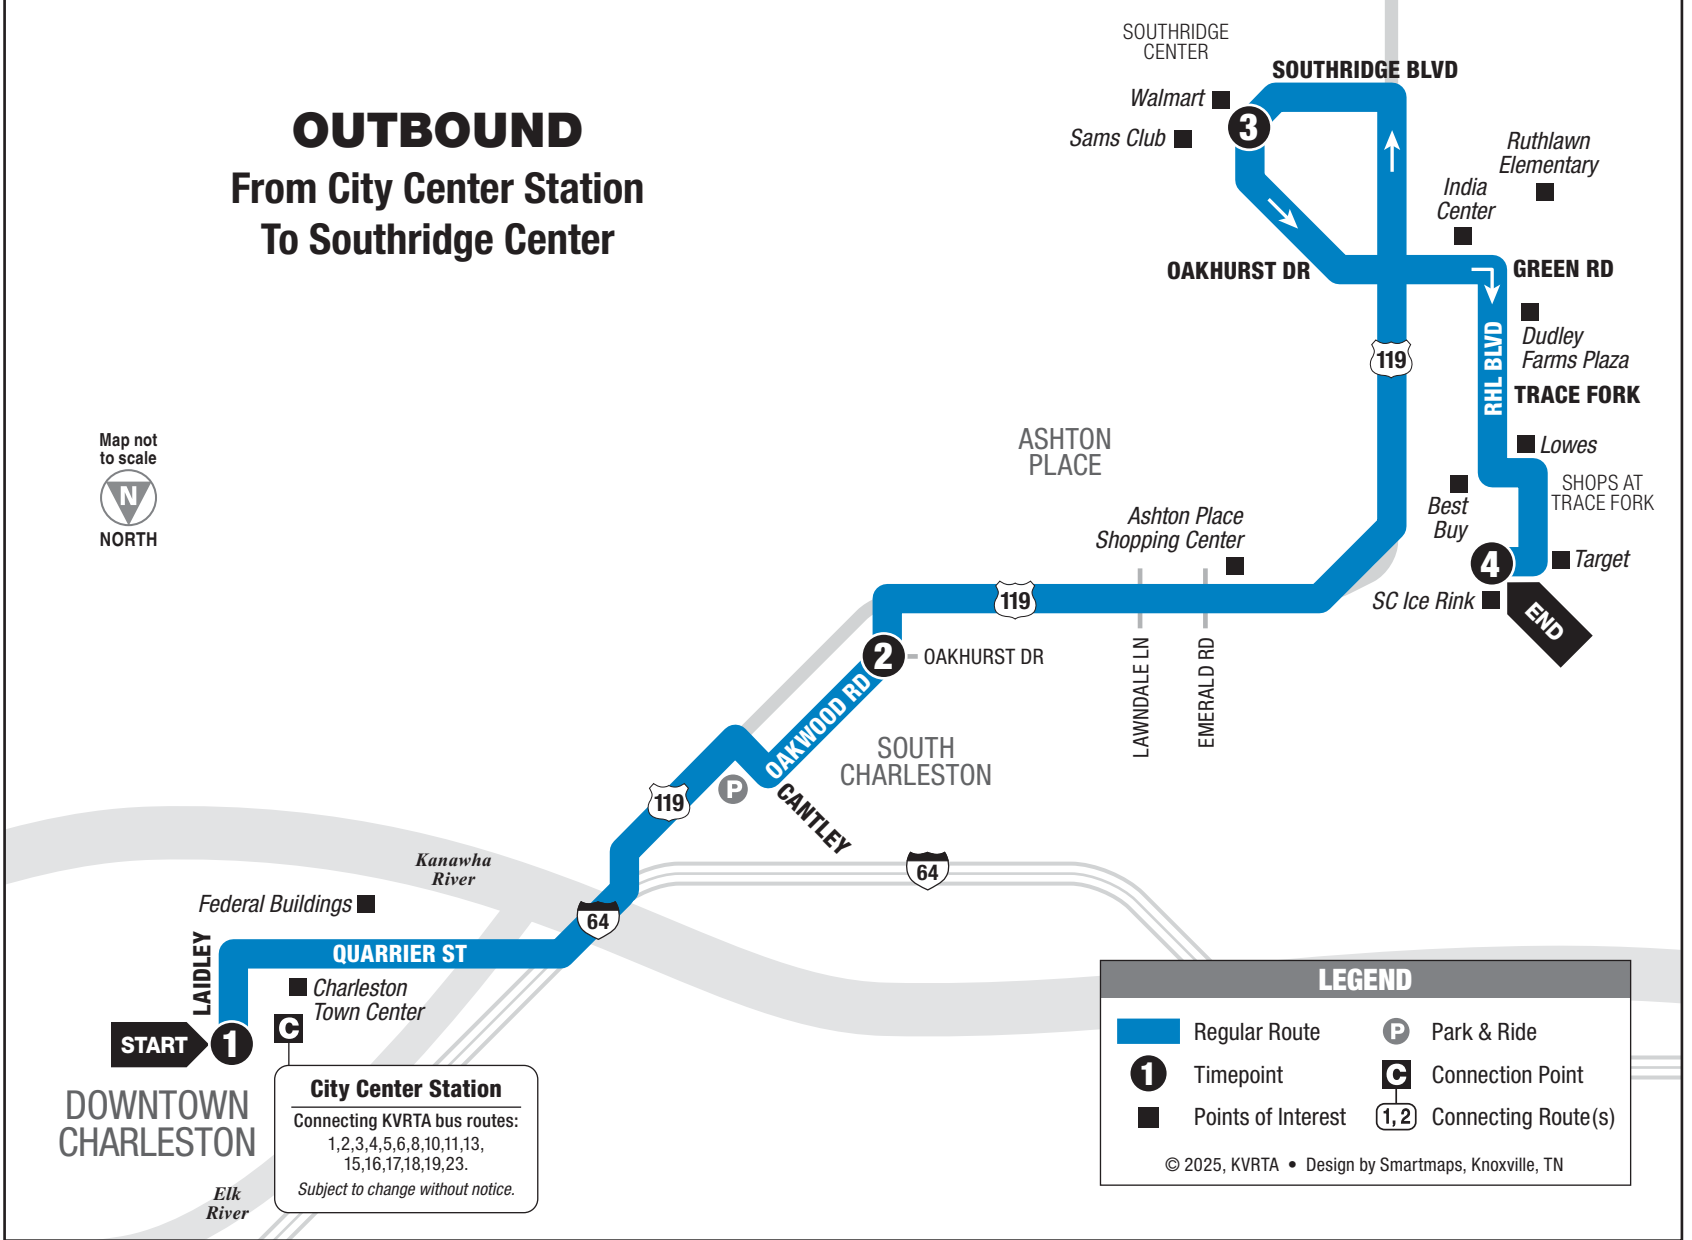

ROUTE 21 SOUTHRIDGE / TRACE FORK / DUDLEY FARMS

OUTBOUND From City Center Station To Southridge Center

MONDAY – SATURDAY • OUTBOUND FROM CITY CENTER STATION TO SOUTHRIDGE CENTER

	1 City Center Station	2 Oakwood Rd at Oakhurst Dr	3 Walmart/ Southridge Center	4 Trace Fork (Ice Rink)	See other side for trips TO Downtown Charleston
AM	5:00	5:08	5:18	5:28	
	6:00	6:08	6:18	6:28	
	7:00	7:08	7:18	7:28	
	8:00	8:08	8:18	8:28	
	9:00	9:08	9:18	9:28	
PM	10:00	10:08	10:18	10:28	
	11:00	11:08	11:18	11:28	
	12:00	12:08	12:18	12:28	
	1:00	1:08	1:18	1:28	
	2:00	2:08	2:18	2:28	
	3:00	3:08	3:18	3:28	
	4:00	4:08	4:18	4:28	
	5:00	5:08	5:18	5:28	
	6:00	6:08	6:18	6:28	
	7:00	7:08	7:18	7:28	
	8:00	8:08	8:18	8:28	
9:00	9:08	9:18	9:28		
10:00	10:08	10:18	10:28		
11:00	11:08	11:18	11:28		

HOLIDAY • OUTBOUND FROM CITY CENTER STATION TO SOUTHRIDGE CENTER

	1 City Center Station	2 Oakwood Rd at Oakhurst Dr	3 Walmart/ Southridge Center	4 Trace Fork (Ice Rink)	See other side for trips TO Downtown Charleston
AM	9:00	9:14	9:36	9:45	
	11:00	11:14	11:38	11:46	
PM	1:00	1:14	1:36	1:44	
	3:00	3:14	3:36	3:44	
	5:00	5:15	5:39	5:47	
	7:00	7:15	7:38	7:47	
	9:00	9:14	9:36	9:44	
11:00	11:14	11:36	11:44		

LEGEND

- Regular Route
- 1 Timepoint
- Points of Interest
- P Park & Ride
- C Connection Point
- 1,2 Connecting Route(s)

© 2025, KVRTA • Design by Smartmaps, Knoxville, TN

MONDAY – SATURDAY • INBOUND FROM SOUTHRIDGE CENTER TO CITY CENTER STATION

KANAWHA VALLEY REGIONAL
TRANSPORTATION AUTHORITY

ROUTE

21

MONDAY-SATURDAY

**Southeridge /
Trace Fork /
Dudley Farms**

SERVING:

- Oakwood Road
- Trace Fork Plaza
- Dudley Farms Plaza
- Southridge Shopping Center