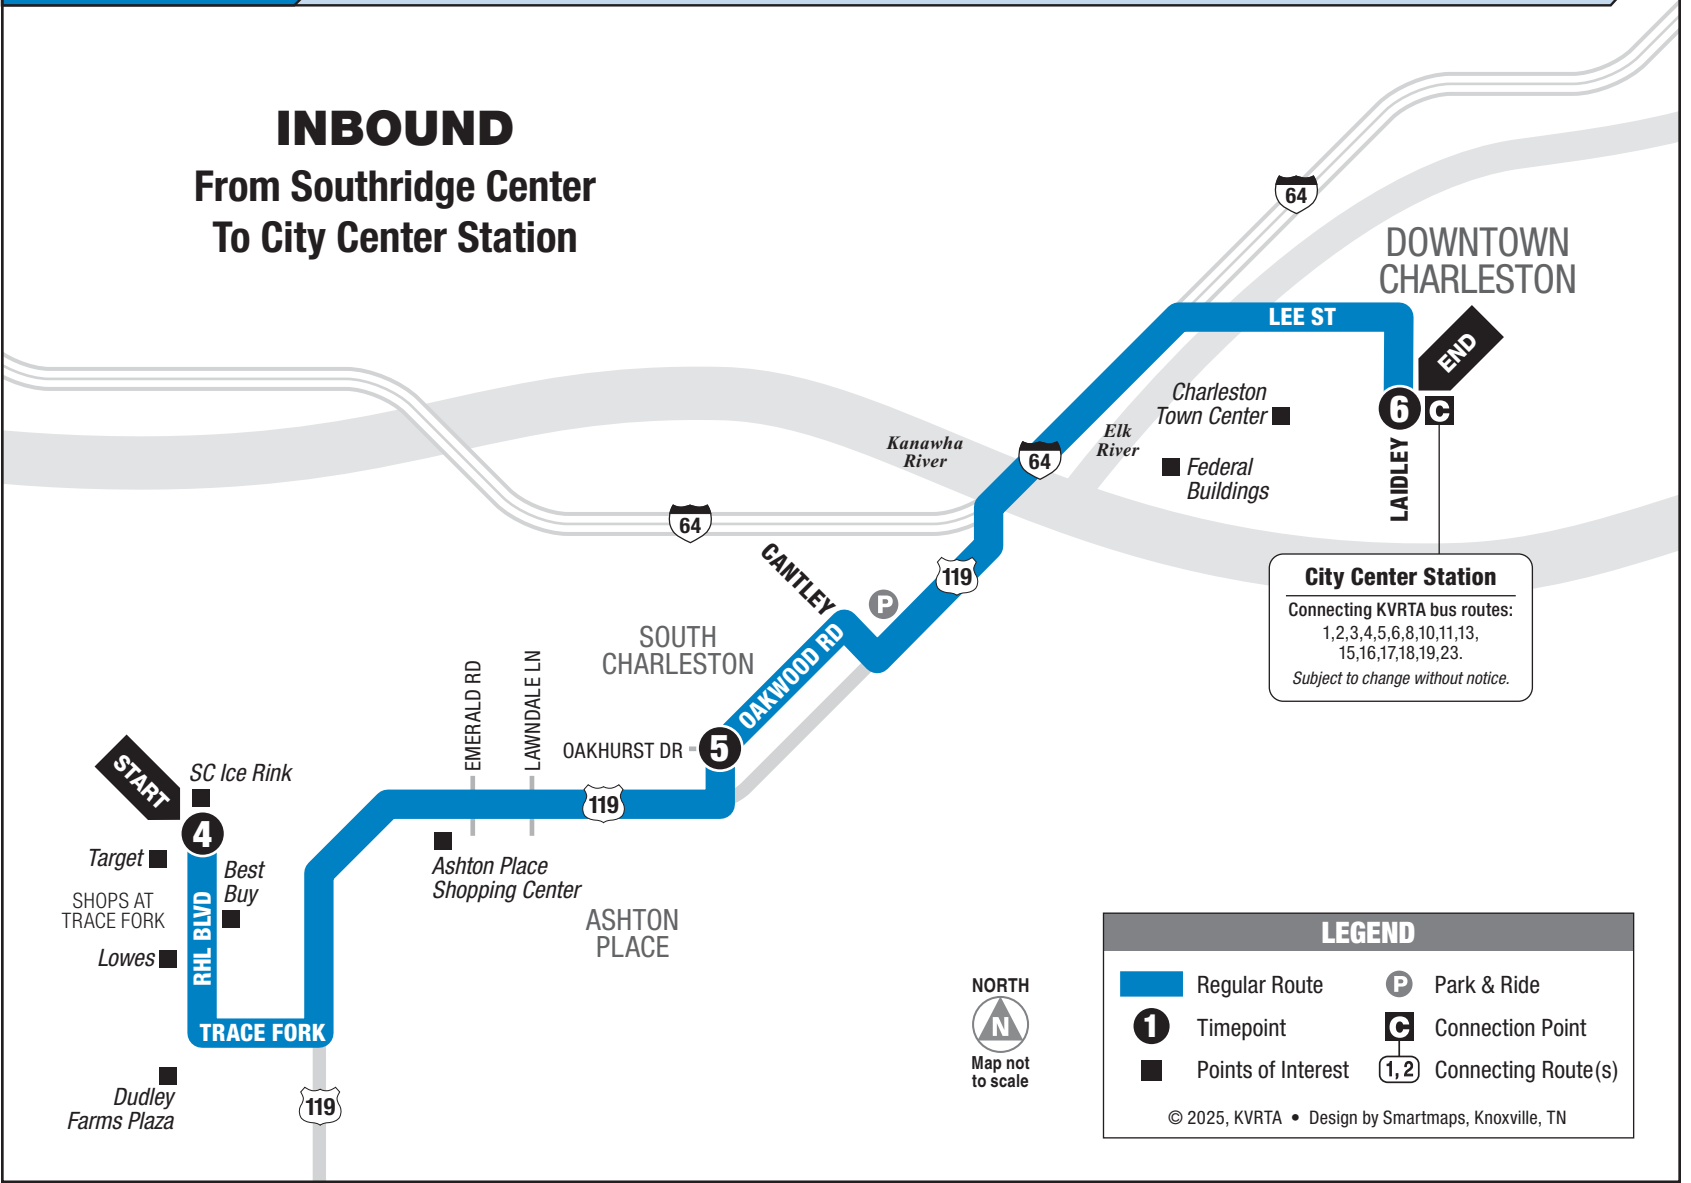

For more information call: 343-7586 • www.rideonkrt.com

ROUTE 21 SOUTHRIDGE / TRACE FORK / DUDLEY FARMS

INBOUND From Southridge Center To City Center Station

City Center Station
Connecting KVRTA bus routes:
1,2,3,4,5,6,8,10,11,13,
15,16,17,18,19,23.
Subject to change without notice.

	4 Trace Fork (Ice Rink)	5 Oakwood Rd at Oakhurst Dr	6 City Center Station	<i>See other side for trips FROM Downtown Charleston</i>
AM	5:30	5:40	5:50	
	6:30	6:40	6:50	
	7:30	7:40	7:50	
	8:30	8:40	8:50	
	9:30	9:40	9:50	
	10:30	10:40	10:50	
PM	11:30	11:40	11:50	
	12:30	12:40	12:50	
	1:30	1:40	1:50	
	2:30	2:40	2:50	
	3:30	3:40	3:50	
	4:30	4:40	4:50	
	5:30	5:40	5:50	
	6:30	6:40	6:50	
	7:30	7:40	7:50	
	8:30	8:40	8:50	
	9:30	9:40	9:50	
10:30	10:40	10:50		
11:30	11:40	11:50		

HOLIDAY • INBOUND FROM SOUTHRIDGE CENTER TO CITY CENTER STATION

	4 Trace Fork (Ice Rink)	5 Oakwood Rd at Oakhurst Dr	6 City Center Station	<i>See other side for trips FROM Downtown Charleston</i>
AM	10:00	10:19	10:33	
	12:00	12:20	12:35	
PM	2:00	2:20	2:35	
	4:00	4:20	4:35	
	6:00	6:20	6:35	
	8:00	8:19	8:33	
AM	10:00	10:20	10:35	
	12:00	12:20	12:35	

KANAWHA VALLEY REGIONAL
TRANSPORTATION AUTHORITY

ROUTE

21

MONDAY-SATURDAY

**Southeridge /
Trace Fork /
Dudley Farms**

SERVING:

- Oakwood Road
- Trace Fork Plaza
- Dudley Farms Plaza
- Southridge Shopping Center