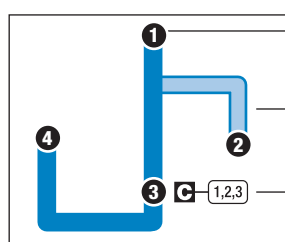

INSTRUCTIONS

1	2	3	4
9:00	9:15	9:40	10:00
10:00	—	10:40	11:00
11:00	11:15	11:40	12:00
12:00	—	12:40	1:00
1:00	1:15	1:40	2:00

- **1** The bus stops at this location at listed times. Look for the column of times below the matching symbol in the schedule.
- **2** Only certain trips operate along this portion of the route. See the schedule for trips that provide service here.
- **C** 1,2,3 Connection point. Shows where this bus intersects with connecting routes.
- **3** The bus stops at the times listed below the numbered symbol. Light times are A.M.; bold times are P.M.
- **4** The timetable shows when the bus stops. Actual times may vary and depend upon traffic and weather conditions.

For more information call: 343-7586 • www.rideonkrt.com