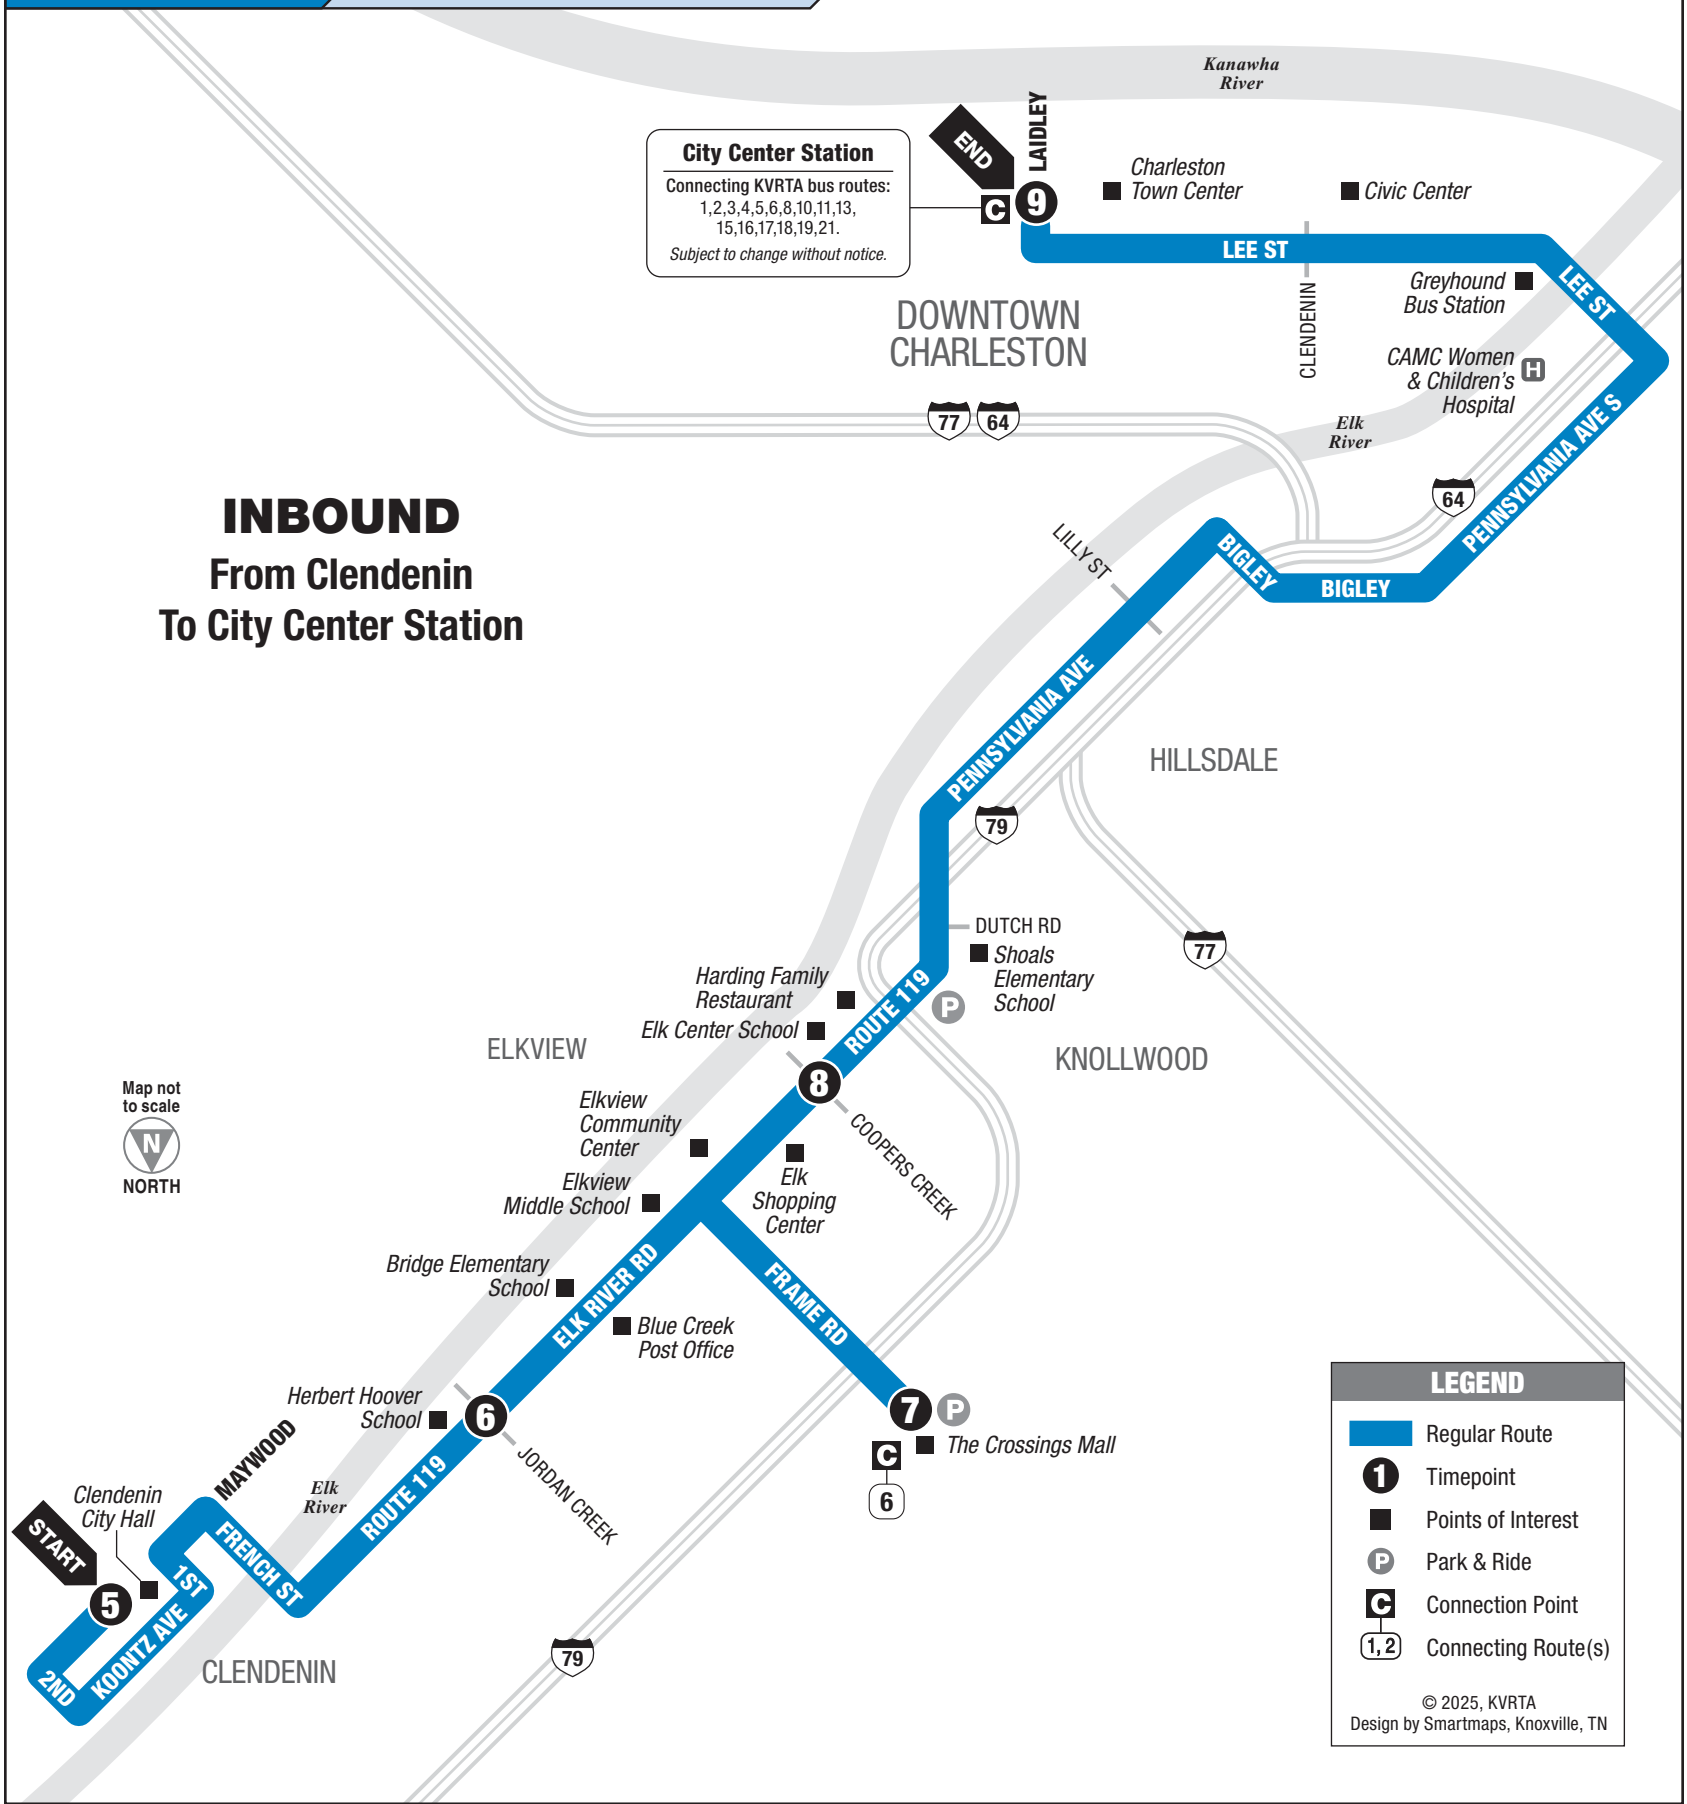

# ROUTE 23

## MONDAY – FRIDAY • OUTBOUND FROM CITY CENTER STATION TO CLENDENIN

	<b>1</b> City Center Station	<b>2</b> Hwy 119 at Coopers Creek	<b>3</b> Crossings Mall	<b>4</b> Hwy 119 at Jordan Creek	<b>5</b> Clendenin	<i>See other side for trips TO Downtown Charleston</i>
<b>AM</b>	5:30 10:00	5:45 10:15	6:00 10:30	6:20 10:50	6:30 11:00	
<b>PM</b>	2:30 7:30	2:45 7:45	3:00 8:00	3:20 8:20	3:30 8:30	

## MONDAY – FRIDAY • INBOUND FROM CLENDENIN TO CITY CENTER STATION

	5 Clendenin	6 Hwy 119 at Jordan Creek	7 Crossings Mall	8 Hwy 119 at Coopers Creek	9 City Center Station	See other side for trips FROM Downtown Charleston
AM	6:40 11:10	6:50 11:20	7:10 11:40	7:25 11:55	7:40 12:10	
PM	3:40 8:40	3:50 8:50	4:10 9:10	4:25 9:25	4:40 9:40	