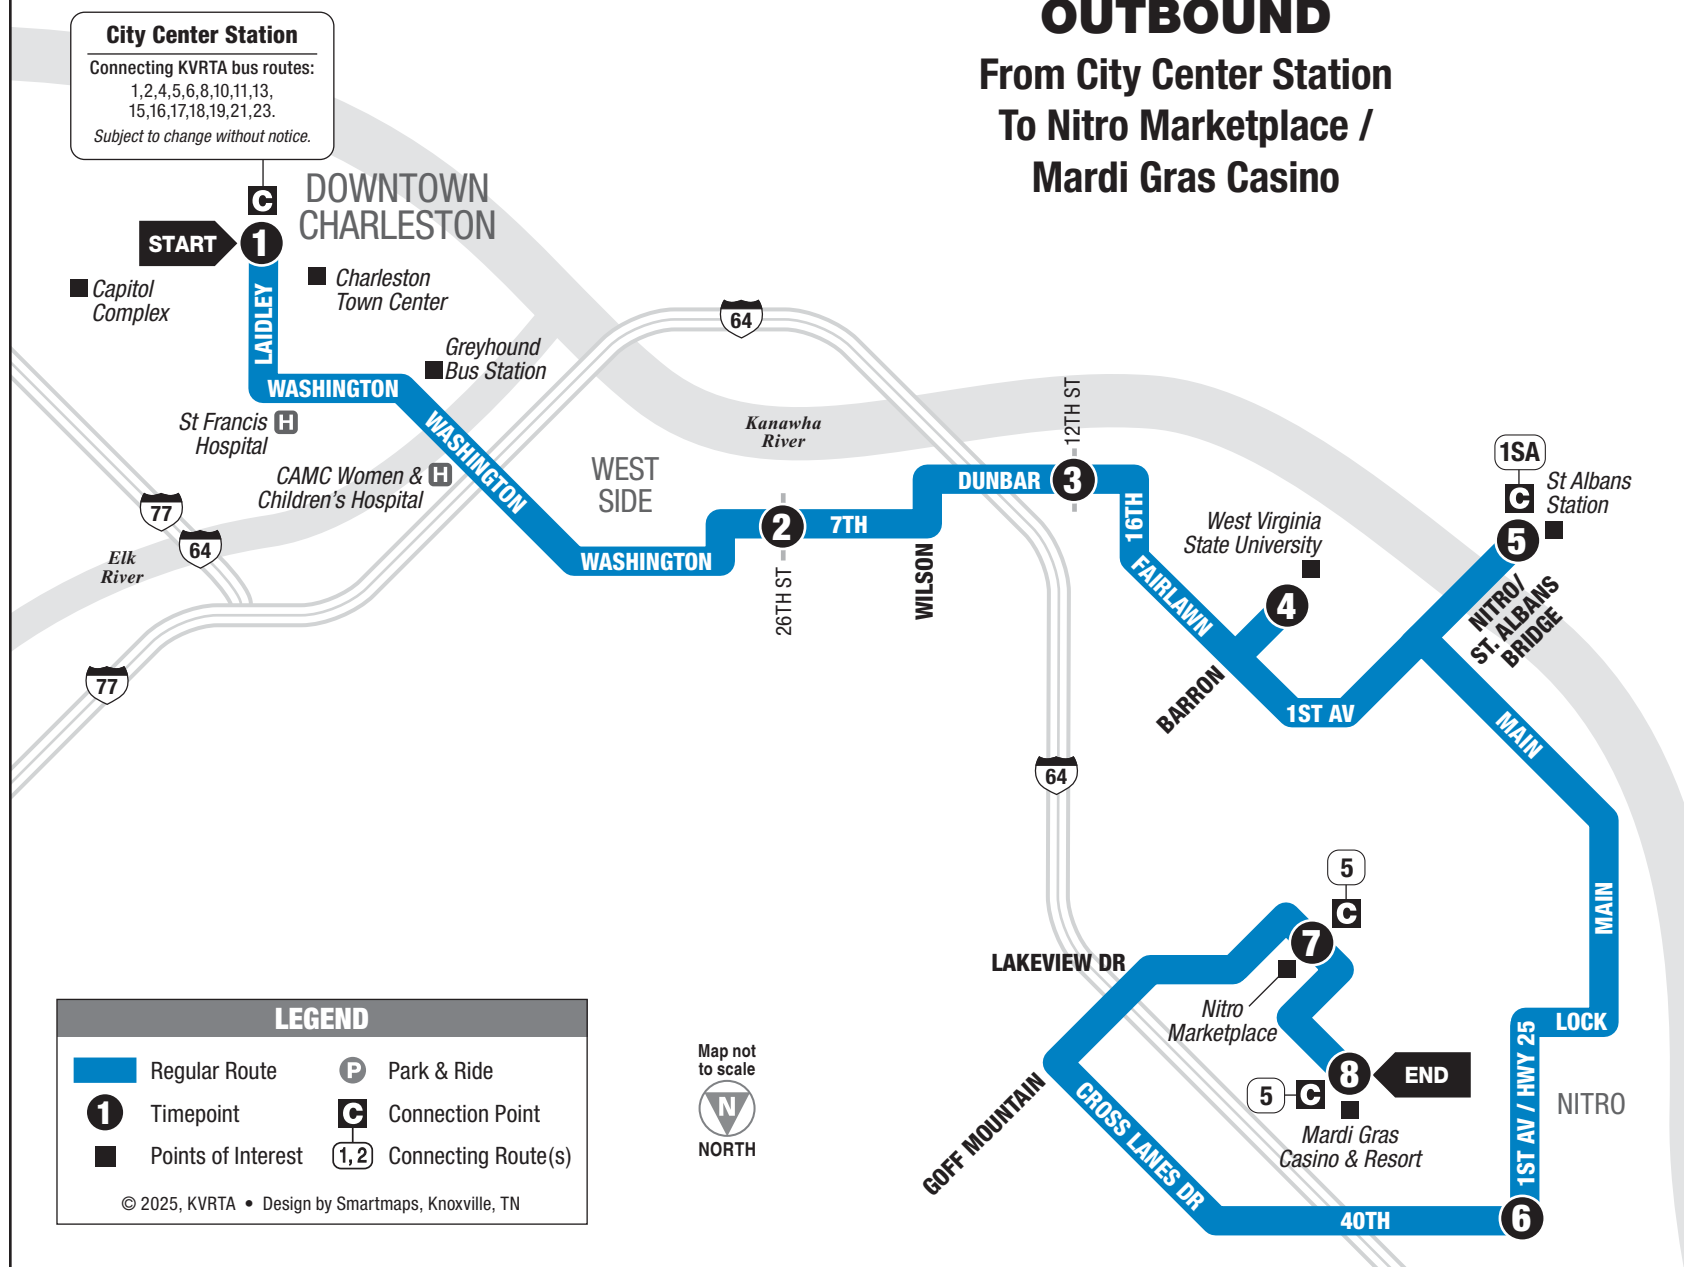

ROUTE 3N

NITRO

OUTBOUND From City Center Station To Nitro Marketplace / Mardi Gras Casino

MONDAY – FRIDAY • OUTBOUND FROM DOWNTOWN TO NITRO / MARDI GRAS CASINO

	1 City Center Station	2 7th Ave and 26th St	3 12th St and Dunbar Ave	4 WV State University	5 St Albans Station	6 40th St and Route 25	7 Nitro Marketplace	8 Mardi Gras Casino & Resort	See other side for trips TO Downtown Charleston
AM	4:15	4:25	4:40	4:50	5:05	5:20	5:30	5:35	
	5:15	5:25	5:40	5:50	6:05	6:20	6:30	6:35	
	6:15	6:25	6:40	6:50	7:05	7:20	7:30	7:35	
	7:15	7:25	7:40	7:50	8:05	8:20	8:30	8:35	
	8:15	8:25	8:40	8:50	9:05	9:20	9:30	9:35	
	9:15	9:25	9:40	9:50	10:05	10:20	10:30	10:35	
	10:15	10:25	10:40	10:50	11:05	11:20	11:30	11:35	
	11:15	11:25	11:40	11:50	12:05	12:20	12:30	12:35	
PM	12:15	12:25	12:40	12:50	1:05	1:20	1:30	1:35	
	1:15	1:25	1:40	1:50	2:05	2:20	2:30	2:35	
	2:15	2:25	2:40	2:50	3:05	3:20	3:30	3:35	
	3:15	3:25	3:40	3:50	4:05	4:20	4:30	4:35	
	4:15	4:25	4:40	4:50	5:05	5:20	5:30	5:35	
	5:15	5:25	5:40	5:50	6:05	6:20	6:30	6:35	
	6:15	6:25	6:40	6:50	7:05	7:20	7:30	7:35	
	7:15	7:25	7:40	7:50	8:05	8:20	8:30	8:35	
	9:00	9:10	9:25	9:35	9:50	10:05	10:15	10:20	
	11:00	11:10	11:25	11:35	11:50	12:05	12:15	12:20	

SATURDAY • OUTBOUND FROM DOWNTOWN TO NITRO / MARDI GRAS CASINO

	1 City Center Station	2 7th Ave and 26th St	3 12th St and Dunbar Ave	4 WV State University	5 St Albans Station	6 40th St and Route 25	7 Nitro Marketplace	8 Mardi Gras Casino & Resort	See other side for trips TO Downtown Charleston
AM	4:15	4:25	4:32	4:44	4:54	5:09	5:20	5:24	
	5:15	5:25	5:32	5:44	5:54	6:09	6:20	6:24	
	6:15	6:25	6:32	6:44	6:54	7:09	7:20	7:24	
	7:15	7:25	7:32	7:44	7:54	8:09	8:20	8:24	
	8:15	8:25	8:32	8:44	8:54	9:09	9:20	9:24	
	9:15	9:25	9:32	9:44	9:54	10:09	10:20	10:24	
	10:15	10:25	10:32	10:44	10:54	11:09	11:20	11:24	
	11:15	11:25	11:32	11:44	11:54	12:09	12:20	12:24	
PM	12:15	12:25	12:32	12:44	12:54	1:09	1:20	1:24	
	1:15	1:25	1:32	1:44	1:54	2:09	2:20	2:24	
	2:15	2:25	2:32	2:44	2:54	3:09	3:20	3:24	
	3:15	3:25	3:32	3:44	3:54	4:09	4:20	4:24	
	4:15	4:25	4:32	4:44	4:54	5:09	5:20	5:24	
	5:15	5:25	5:32	5:44	5:54	6:09	6:20	6:24	
	6:15	6:25	6:32	6:44	6:54	7:09	7:20	7:24	
	7:15	7:25	7:32	7:44	7:54	8:09	8:20	8:24	
	9:00	9:10	9:17	9:29	9:39	9:54	10:05	10:09	
	11:00	11:10	11:17	11:29	11:39	11:54	12:05	12:09	

HOLIDAY • OUTBOUND FROM DOWNTOWN TO NITRO / MARDI GRAS CASINO

	1 City Center Station	2 7th Ave and 26th St	3 12th St and Dunbar Ave	4 WV State University	5 St Albans Station	6 40th St and Route 25	7 Nitro Marketplace	8 Mardi Gras Casino & Resort	See other side for trips TO Downtown Charleston
AM	5:00	5:10	5:16	5:21	5:31	5:40	5:49	5:52	
	7:00	7:10	7:16	7:21	7:31	7:40	7:49	7:52	
	9:00	9:10	9:16	9:21	9:31	9:40	9:49	9:52	
	11:00	11:10	11:16	11:21	11:31	11:40	11:49	11:52	
PM	1:00	1:10	1:16	1:21	1:31	1:40	1:49	1:52	
	3:00	3:10	3:16	3:21	3:31	3:40	3:49	3:52	
	5:00	5:10	5:16	5:21	5:31	5:40	5:49	5:52	
	7:00	7:10	7:16	7:21	7:31	7:40	7:49	7:52	
	9:00	9:10	9:16	9:21	9:31	9:40	9:49	9:52	
	11:00	11:10	11:16	11:21	11:31	11:40	11:49	11:52	

Please have your fare ready before boarding the bus.