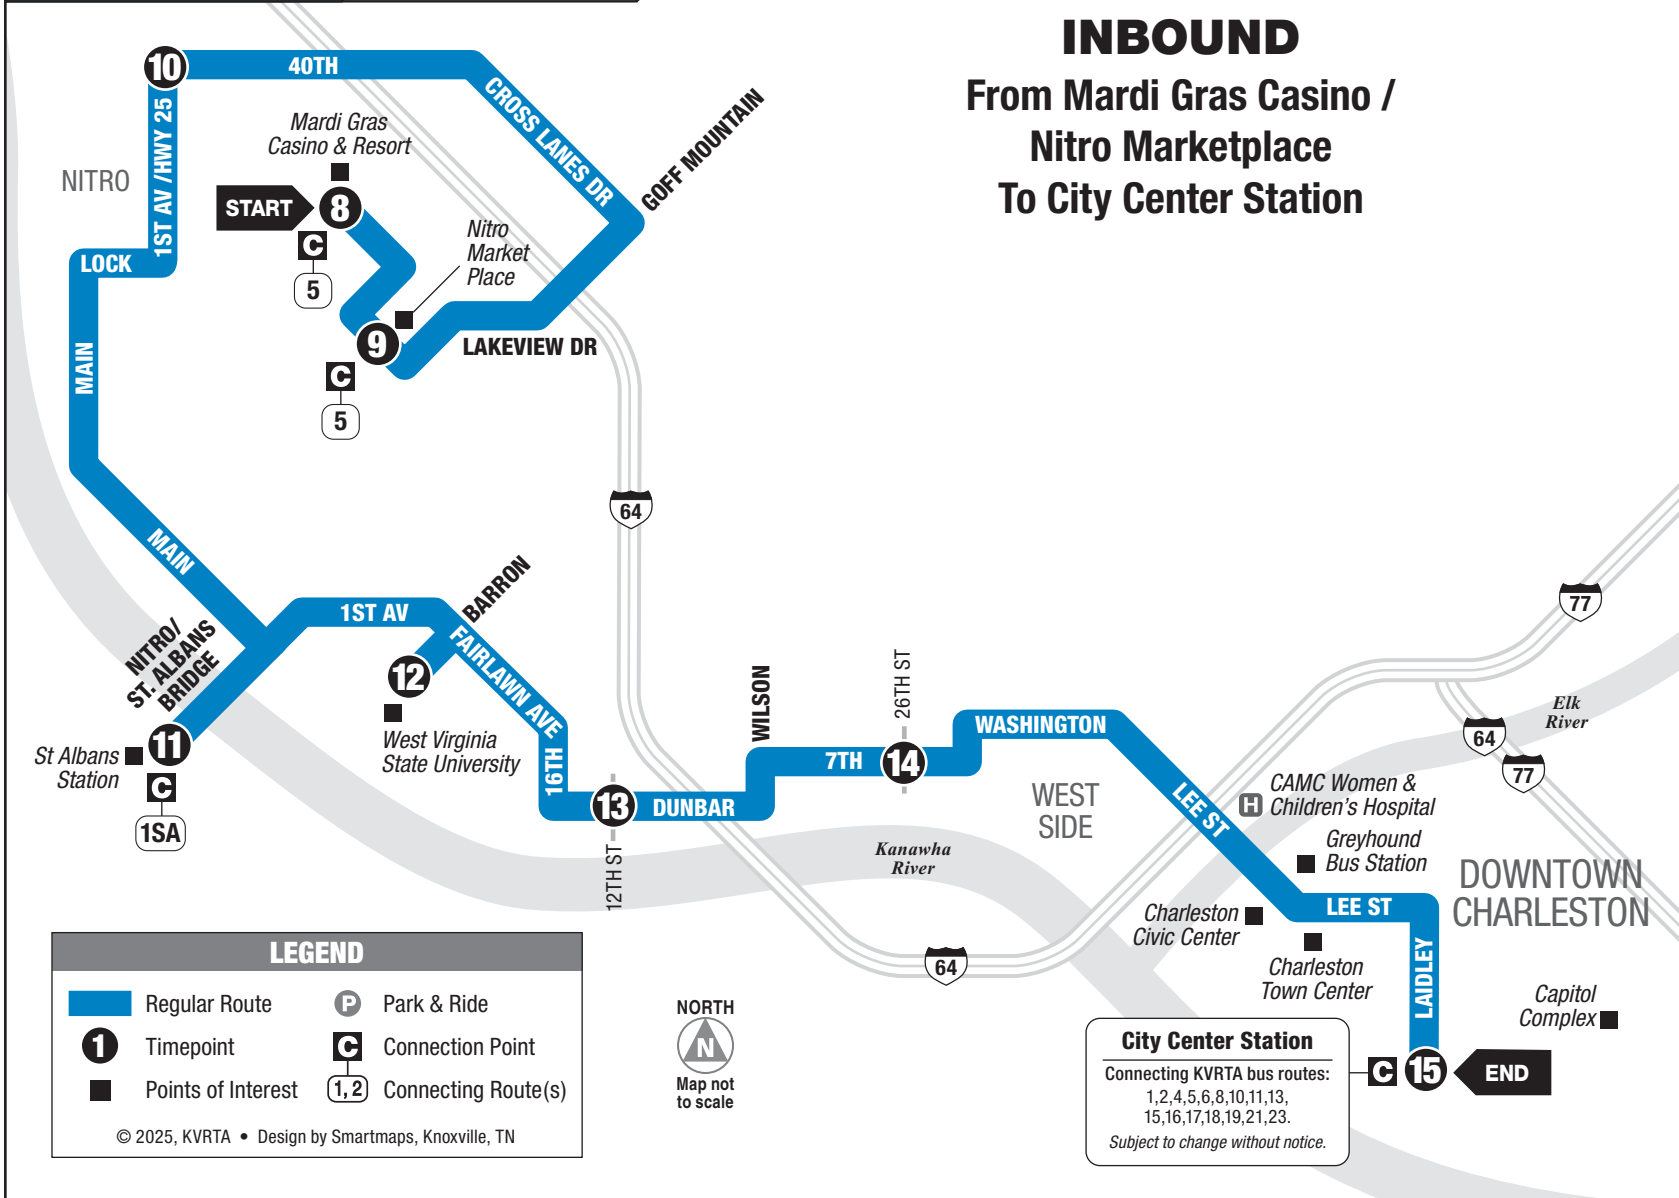

### INSTRUCTIONS

**1** The bus stops at this location at listed times. Look for the column of times below the matching symbol in the schedule.

**Only certain trips operate along this portion of the route.** See the schedule for trips that provide service here.

**C** **1,2,3** Connection point. Shows where this bus intersects with connecting routes.

The bus stops at the times listed below the numbered symbol. Light times are A.M.; bold times are P.M.

The timetable shows when the bus stops. Actual times may vary and depend upon traffic and weather conditions.

## INBOUND From Mardi Gras Casino / Nitro Marketplace To City Center Station

**LEGEND**

- Regular Route
- P Park & Ride
- 1 Timepoint
- C Connection Point
- Points of Interest
- 1,2 Connecting Route(s)

© 2025, KVRTA • Design by Smartmaps, Knoxville, TN

### MONDAY – FRIDAY • INBOUND FROM NITRO / MARDI GRAS CASINO TO DOWNTOWN

	8 Mardi Gras Casino & Resort	8 Nitro Marketplace	10 40th St and Route 25	11 St Albans Station	12 WV State University	13 12th St and Dunbar Ave	14 7th Ave and 26th St	15 City Center Station	See other side for trips FROM Downtown Charleston
AM	5:45	5:48	6:00	6:15	6:30	6:40	6:55	7:05	
	6:45	6:48	7:00	7:15	7:30	7:40	7:55	8:05	
	7:45	7:48	8:00	8:15	8:30	8:40	8:55	9:05	
	8:45	8:48	9:00	9:15	9:30	9:40	9:55	10:05	
	9:45	9:48	10:00	10:15	10:30	10:40	10:55	11:05	
	10:45	10:48	11:00	11:15	11:30	11:40	11:55	12:05	
	11:45	11:48	12:00	12:15	12:30	12:40	12:55	1:05	
	12:45	12:48	1:00	1:15	1:30	1:40	1:55	2:05	
	1:45	1:48	2:00	2:15	2:30	2:40	2:55	3:05	
	2:45	2:48	3:00	3:15	3:30	3:40	3:55	4:05	
PM	3:45	3:48	4:00	4:15	4:30	4:40	4:55	5:05	
	4:45	4:48	5:00	5:15	5:30	5:40	5:55	6:05	
	5:45	5:48	6:00	6:15	6:30	6:40	6:55	7:05	
	6:45	6:48	7:00	7:15	7:30	7:40	7:55	8:05	
	7:45	7:48	8:00	8:15	8:30	8:40	8:55	9:05	
	8:45	8:48	9:00	9:15	9:30	9:40	9:55	10:05	
AM	10:25	10:28	10:40	10:55	11:10	11:20	11:35	11:45	
	12:25	12:28	12:40	12:55	1:10	1:20	1:35	1:45	