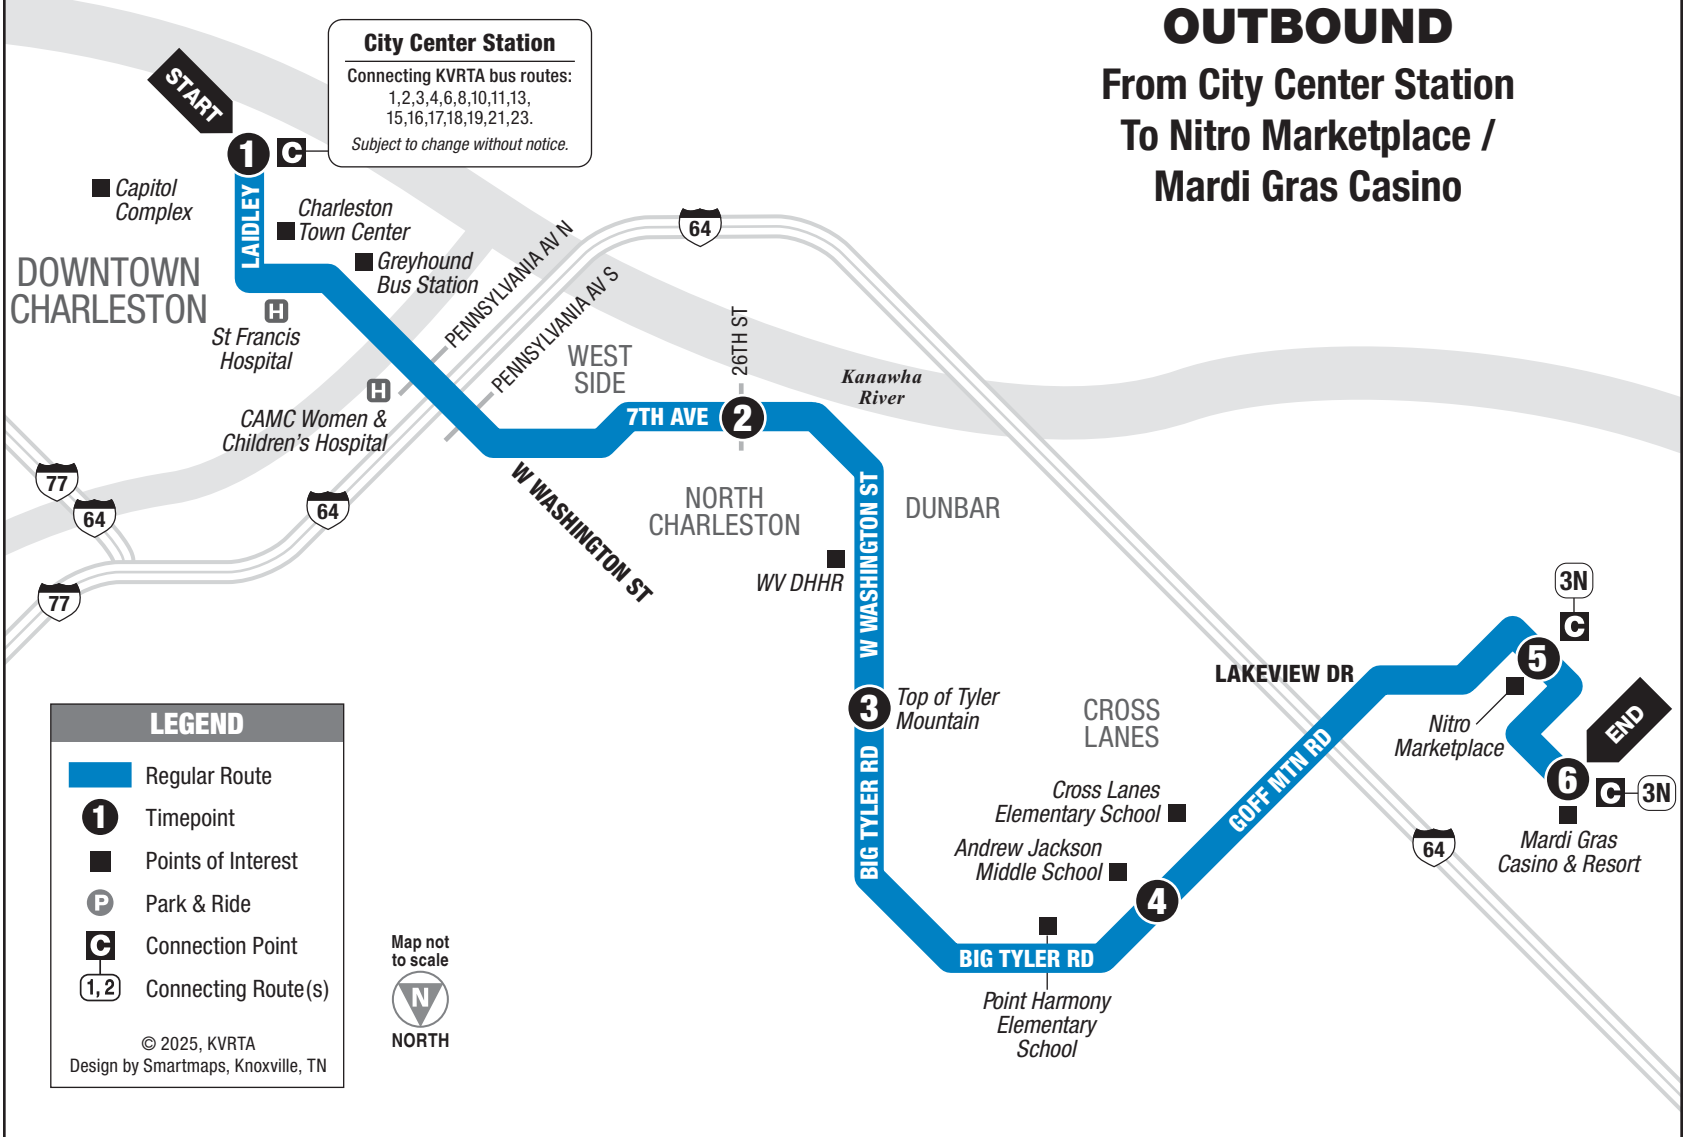

ROUTE 5

TYLER MOUNTAIN / CROSS LANES

OUTBOUND

From City Center Station
To Nitro Marketplace /
Mardi Gras Casino

MONDAY – FRIDAY • OUTBOUND FROM DOWNTOWN TO NITRO / MARDI GRAS CASINO

	1 City Center Station	2 7th Ave and 26th St	3 Top of Tyler Mountain	4 Andrew Jackson Middle School	5 Nitro Marketplace	6 Mardi Gras Casino & Resort	See other side for trips TO Downtown Charleston
AM	5:30	5:45	5:57	6:09	6:19	6:24	
	7:45	8:00	8:12	8:24	8:34	8:39	
PM	4:45	5:00	5:12	5:24	5:34	5:39	
	6:45	7:00	7:12	7:24	7:34	7:39	

INBOUND

From Mardi Gras Casino / Nitro Marketplace To City Center Station

LEGEND

- █ Regular Route
- 1** Timepoint
- Points of Interest
- P Park & Ride
- C Connection Point
- 1,2 Connecting Route(s)

© 2025, KVRTA
Design by Smartmaps, Knoxville, TN

City Center Station
Connecting KVRTA bus routes:
1, 2, 3, 4, 6, 8, 10, 11, 13,
15, 16, 17, 18, 19, 21, 23.
Subject to change without notice.

MONDAY – FRIDAY • INBOUND FROM MARDI GRAS CASINO / NITRO MARKETPLACE TO DOWNTOWN

	6 Mardi Gras Casino & Resort	7 Nitro Marketplace	8 Andrew Jackson Middle School	9 Top of Tyler Mountain	10 7th Ave and 26th St	11 City Center Station	See other side for trips FROM Downtown Charleston
AM	6:35 8:45	6:40 8:49	6:50 8:59	7:02 9:11	7:14 9:23	7:29 9:38	
PM	5:39 7:45	5:44 7:50	5:54 8:00	6:06 8:12	6:18 8:24	6:33 8:39	