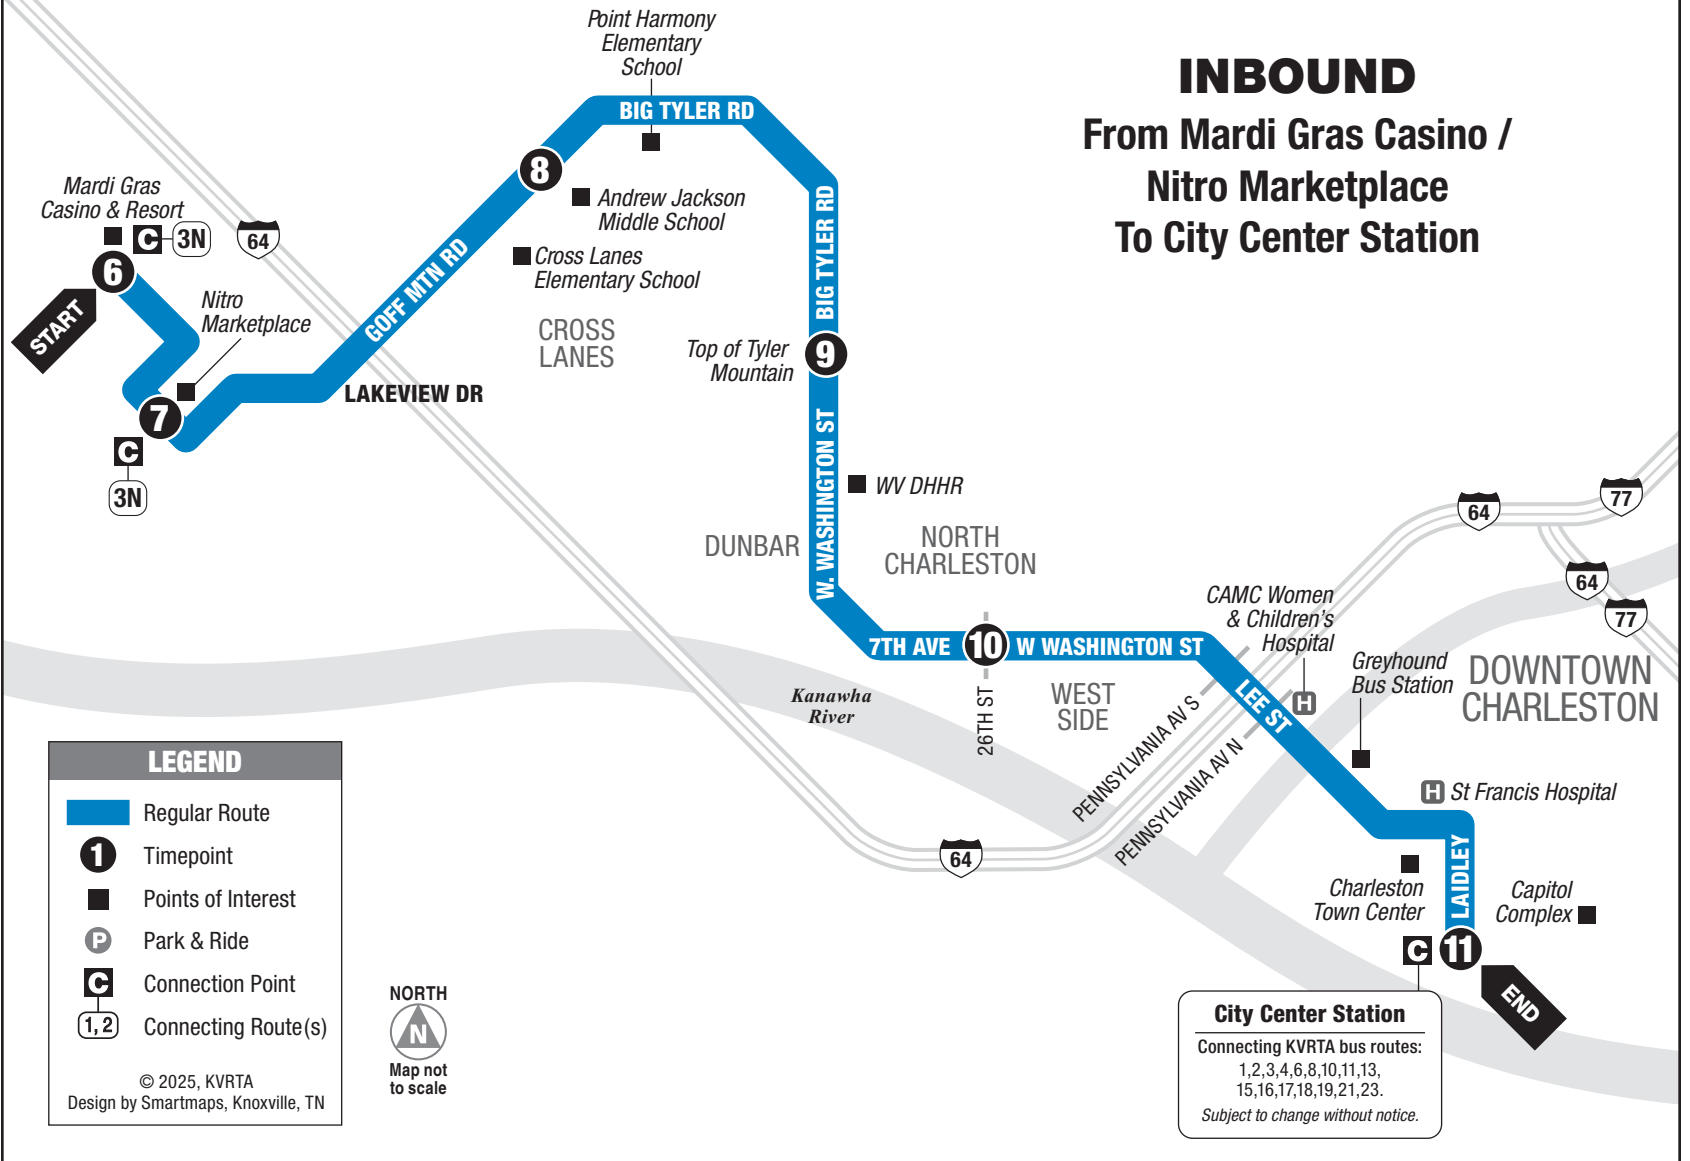

ROUTE 5

TYLER MOUNTAIN / CROSS LANES

OUTBOUND

From City Center Station
To Nitro Marketplace /
Mardi Gras Casino

MONDAY – FRIDAY • OUTBOUND FROM DOWNTOWN TO NITRO / MARDI GRAS CASINO

	1 City Center Station	2 7th Ave and 26th St	3 Top of Tyler Mountain	4 Andrew Jackson Middle School	5 Nitro Marketplace	6 Mardi Gras Casino & Resort	See other side for trips TO Downtown Charleston
AM	5:30	5:45	5:57	6:09	6:19	6:24	
	7:45	8:00	8:12	8:24	8:34	8:39	
PM	4:45	5:00	5:12	5:24	5:34	5:39	
	6:45	7:00	7:12	7:24	7:34	7:39	

INBOUND

From Mardi Gras Casino / Nitro Marketplace To City Center Station

LEGEND

- █ Regular Route
- 1** Timepoint
- Points of Interest
- P Park & Ride
- C Connection Point
- 1,2 Connecting Route(s)

© 2025, KVRTA
Design by Smartmaps, Knoxville, TN

City Center Station
Connecting KVRTA bus routes:
1, 2, 3, 4, 6, 8, 10, 11, 13,
15, 16, 17, 18, 19, 21, 23.
Subject to change without notice.

MONDAY – FRIDAY • INBOUND FROM MARDI GRAS CASINO / NITRO MARKETPLACE TO DOWNTOWN

	6 Mardi Gras Casino & Resort	7 Nitro Marketplace	8 Andrew Jackson Middle School	9 Top of Tyler Mountain	10 7th Ave and 26th St	11 City Center Station	See other side for trips FROM Downtown Charleston
AM	6:35 8:45	6:40 8:49	6:50 8:59	7:02 9:11	7:14 9:23	7:29 9:38	
PM	5:39 7:45	5:44 7:50	5:54 8:00	6:06 8:12	6:18 8:24	6:33 8:39	